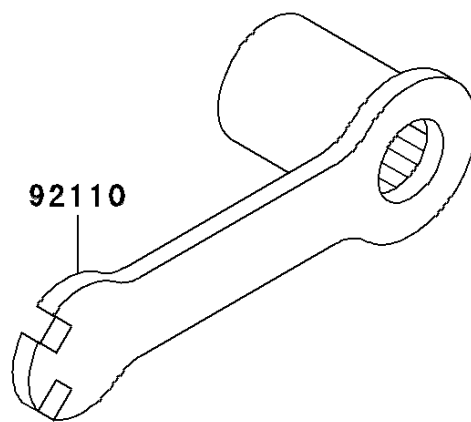

2004 KDX™200 PARTS DIAGRAM

Owner's Tools

F2810

2004 KDX™200 PARTS LIST

Owner's Tools

ITEM NAME	PART NUMBER	QUANTITY
GASKET-LIQUID,TUBE,100G,SILVER (Ref # 92104)	92104-002	1
TOOL-WRENCH,BOX,21MM&SPOKE (Ref # 92110)	92110-1142	1