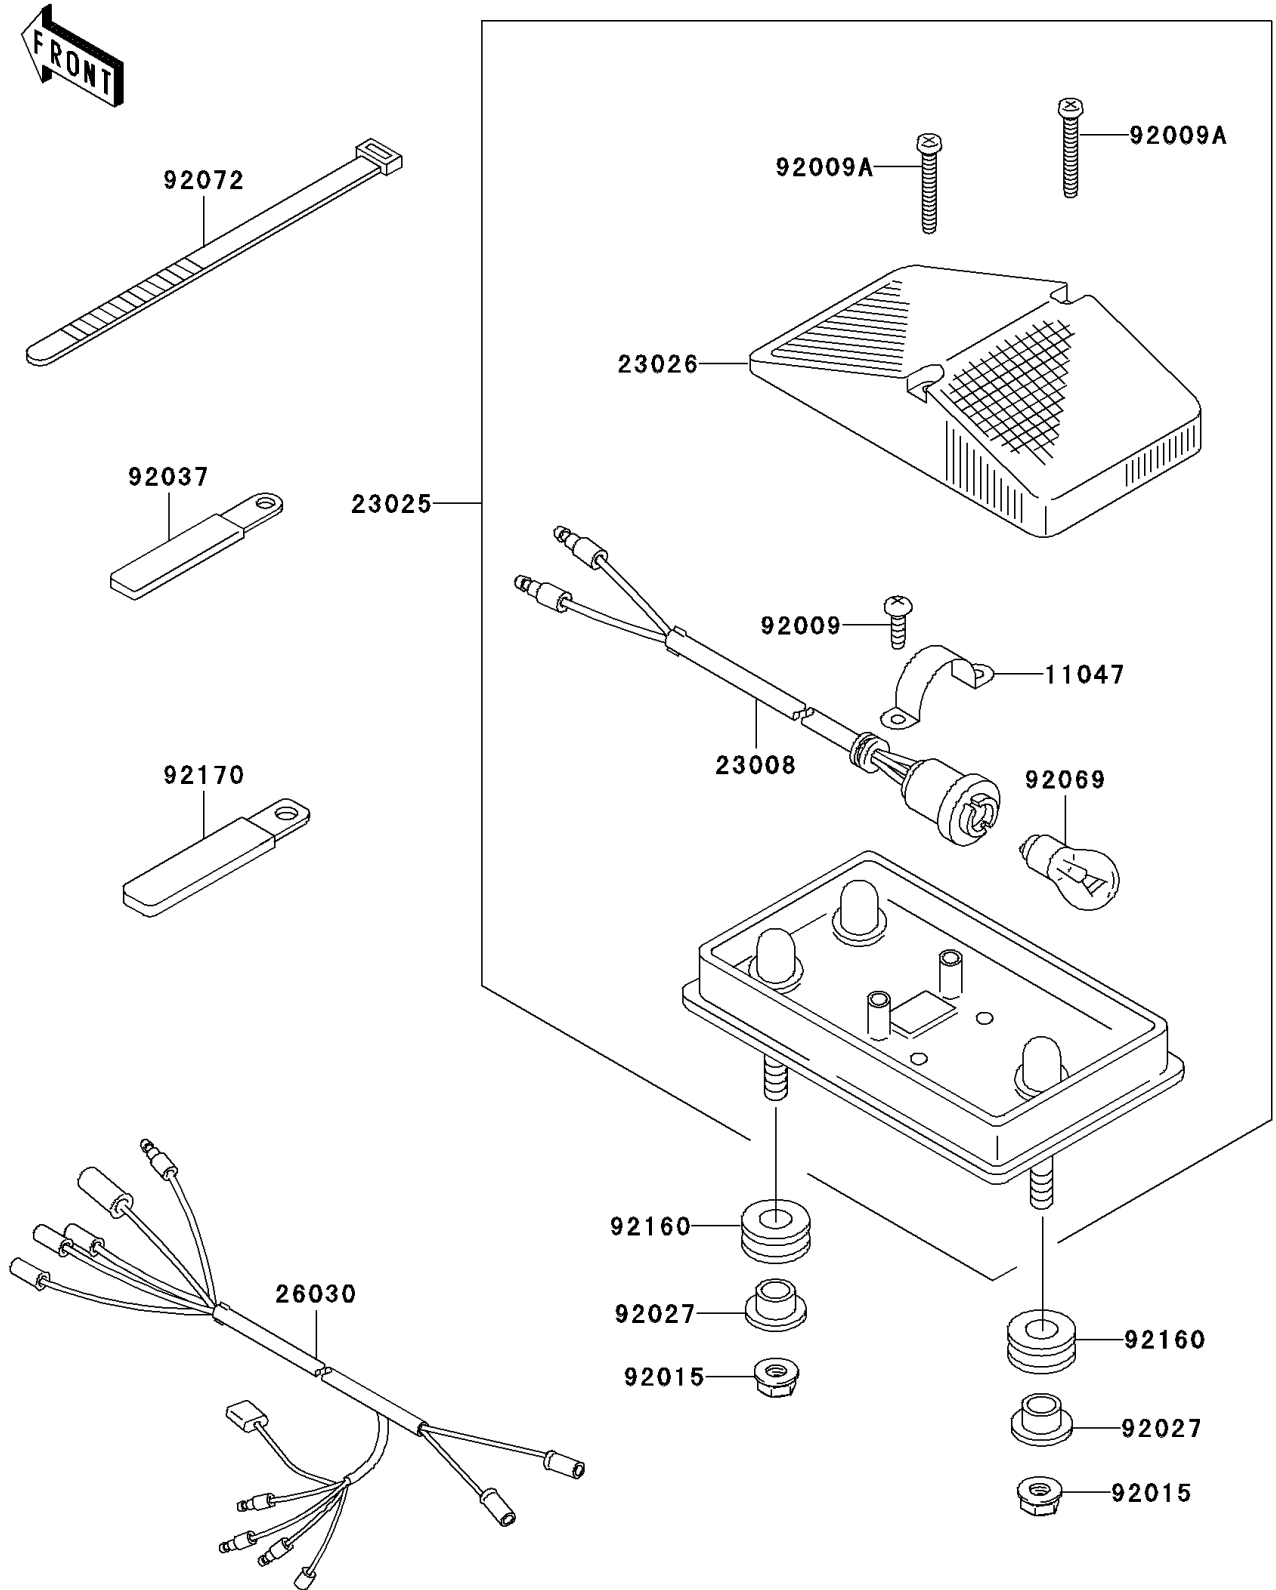

## 2004 KDX™200 PARTS DIAGRAM

Taillight(s)

F2720

## 2004 KDX™200 PARTS LIST

Taillight(s)

| ITEM NAME                            | PART NUMBER | QUANTITY |
|--------------------------------------|-------------|----------|
| BRACKET, TAIL LAMP (Ref # 11047)     | 11047-1238  | 1        |
| SOCKET-ASSY, TAIL LAMP (Ref # 23008) | 23008-1462  | 1        |
| LAMP-TAIL (Ref # 23025)              | 23025-1215  | 1        |
| LENS, TAIL LAMP (Ref # 23026)        | 23026-1131  | 1        |
| HARNESS, MAIN (Ref # 26030)          | 26030-1279  | 1        |
| SCREW, TAPPING, 4X10 (Ref # 92009)   | 92009-1021  | 1        |
| SCREW, TAPPING, 4X30 (Ref # 92009A)  | 92009-1647  | 1        |
| NUT, FLANGED, 6MM (Ref # 92015)      | 92015-1367  | 1        |
| COLLAR, L=14.1 (Ref # 92027)         | 92027-1920  | 1        |
| CLAMP, L=60 (Ref # 92037)            | 92037-1069  | 1        |
| BULB, 12V 10W (Ref # 92069)          | 92069-1072  | 1        |
| BAND, L=202 (Ref # 92072)            | 92072-1195  | 1        |
| DAMPER (Ref # 92160)                 | 92160-1167  | 1        |
| CLAMP, L=150 (Ref # 92170)           | 92170-1114  | 1        |