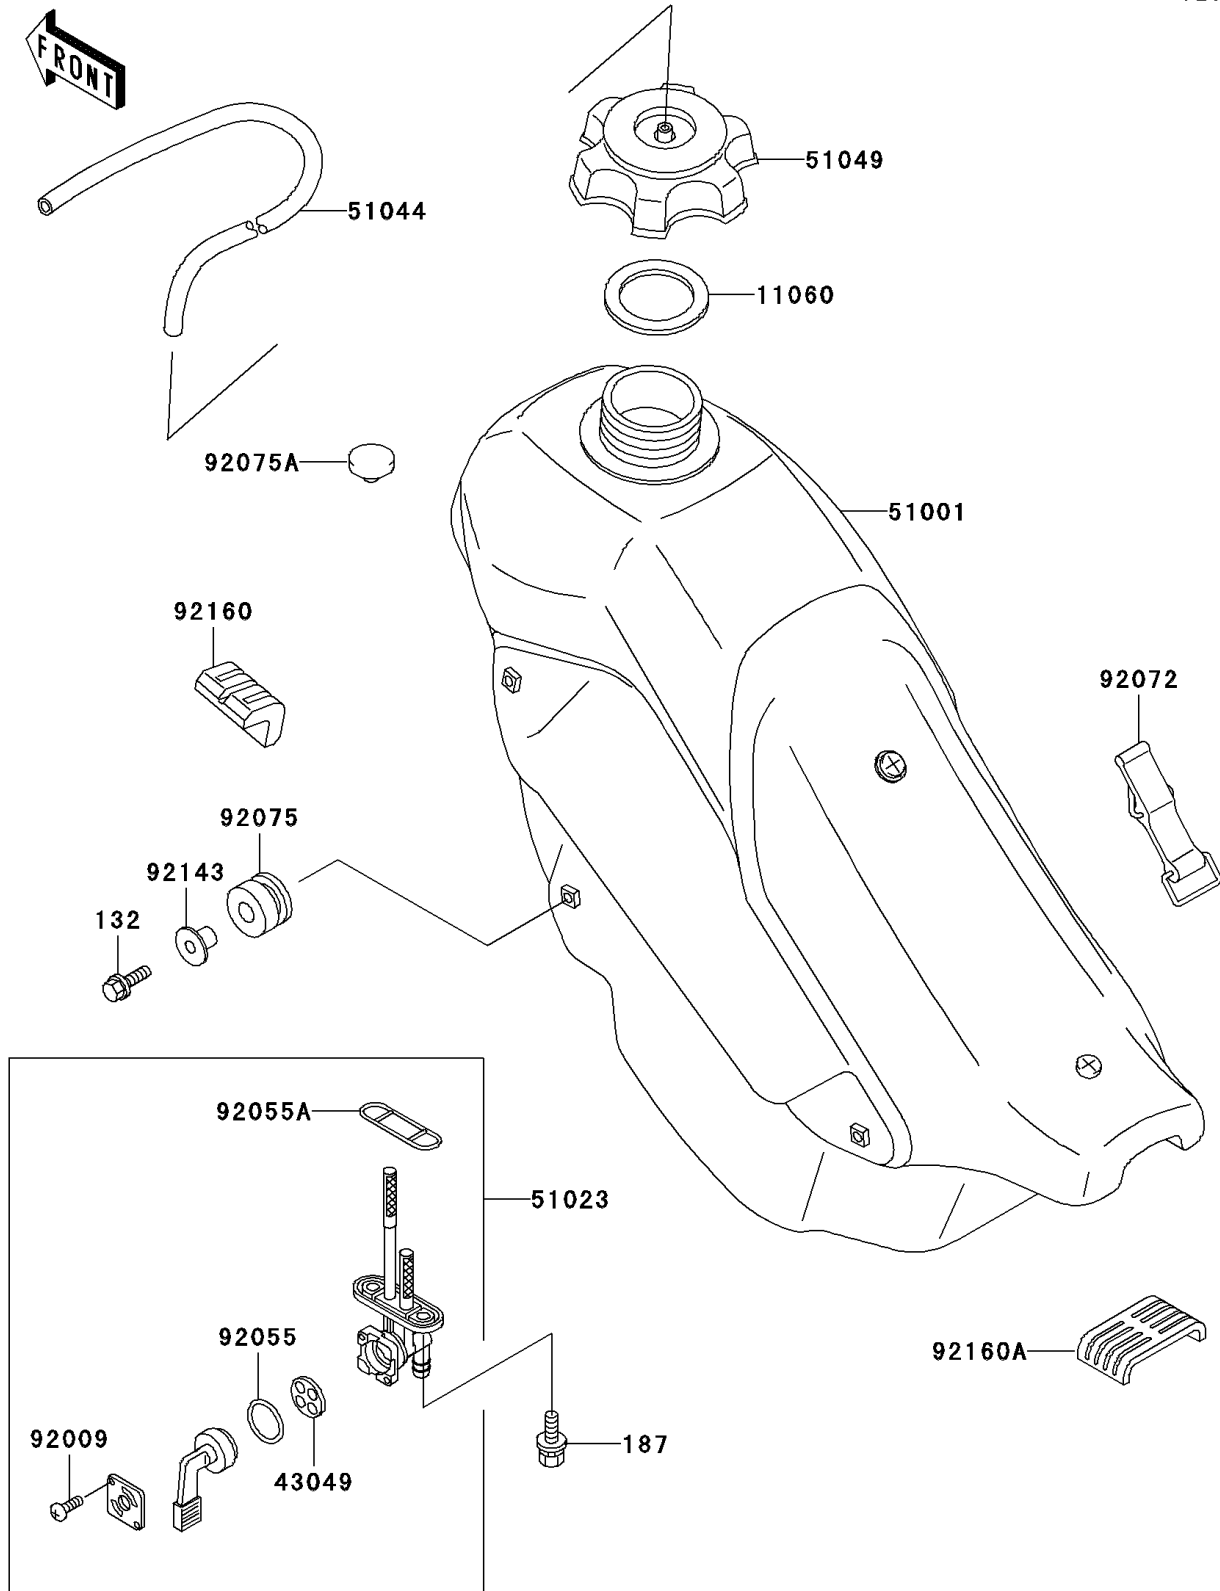

2004 KDX™200 PARTS DIAGRAM

Fuel Tank

F2410

2004 KDX™200 PARTS LIST

Fuel Tank

ITEM NAME	PART NUMBER	QUANTITY
BOLT-FLANGED-SMALL (Ref # 132)	132G0620	1
BOLT-UPSET-WSP (Ref # 187)	187B0616	1
GASKET,FUEL TANK CAP (Ref # 11060)	11060-1340	1
PACKING,VALVE (Ref # 43049)	43049-1102	1
TANK-COMP-FUEL,F.BLACK (Ref # 51001)	51001-1668-6Z	1
TAP-ASSY,FUEL (Ref # 51023)	51023-1359	1
TUBE-ASSY (Ref # 51044)	51044-1185	1
CAP-TANK,FUEL (Ref # 51049)	51049-1108	1
SCREW,3X5 (Ref # 92009)	92009-1123	1
RING-O,FUEL TAP LEVER (Ref # 92055)	92055-1111	1
RING-O,FUEL TAP PACKING (Ref # 92055A)	92055-1348	1
BAND,FUEL TANK (Ref # 92072)	92072-1229	1
DAMPER,RUBBER (Ref # 92075)	92075-1123	1
DAMPER (Ref # 92075A)	92075-281	1
COLLAR (Ref # 92143)	92143-1353	1
DAMPER,FUEL TANK (Ref # 92160)	92160-1328	1
DAMPER,FUEL TANK,RR (Ref # 92160A)	92160-1397	1