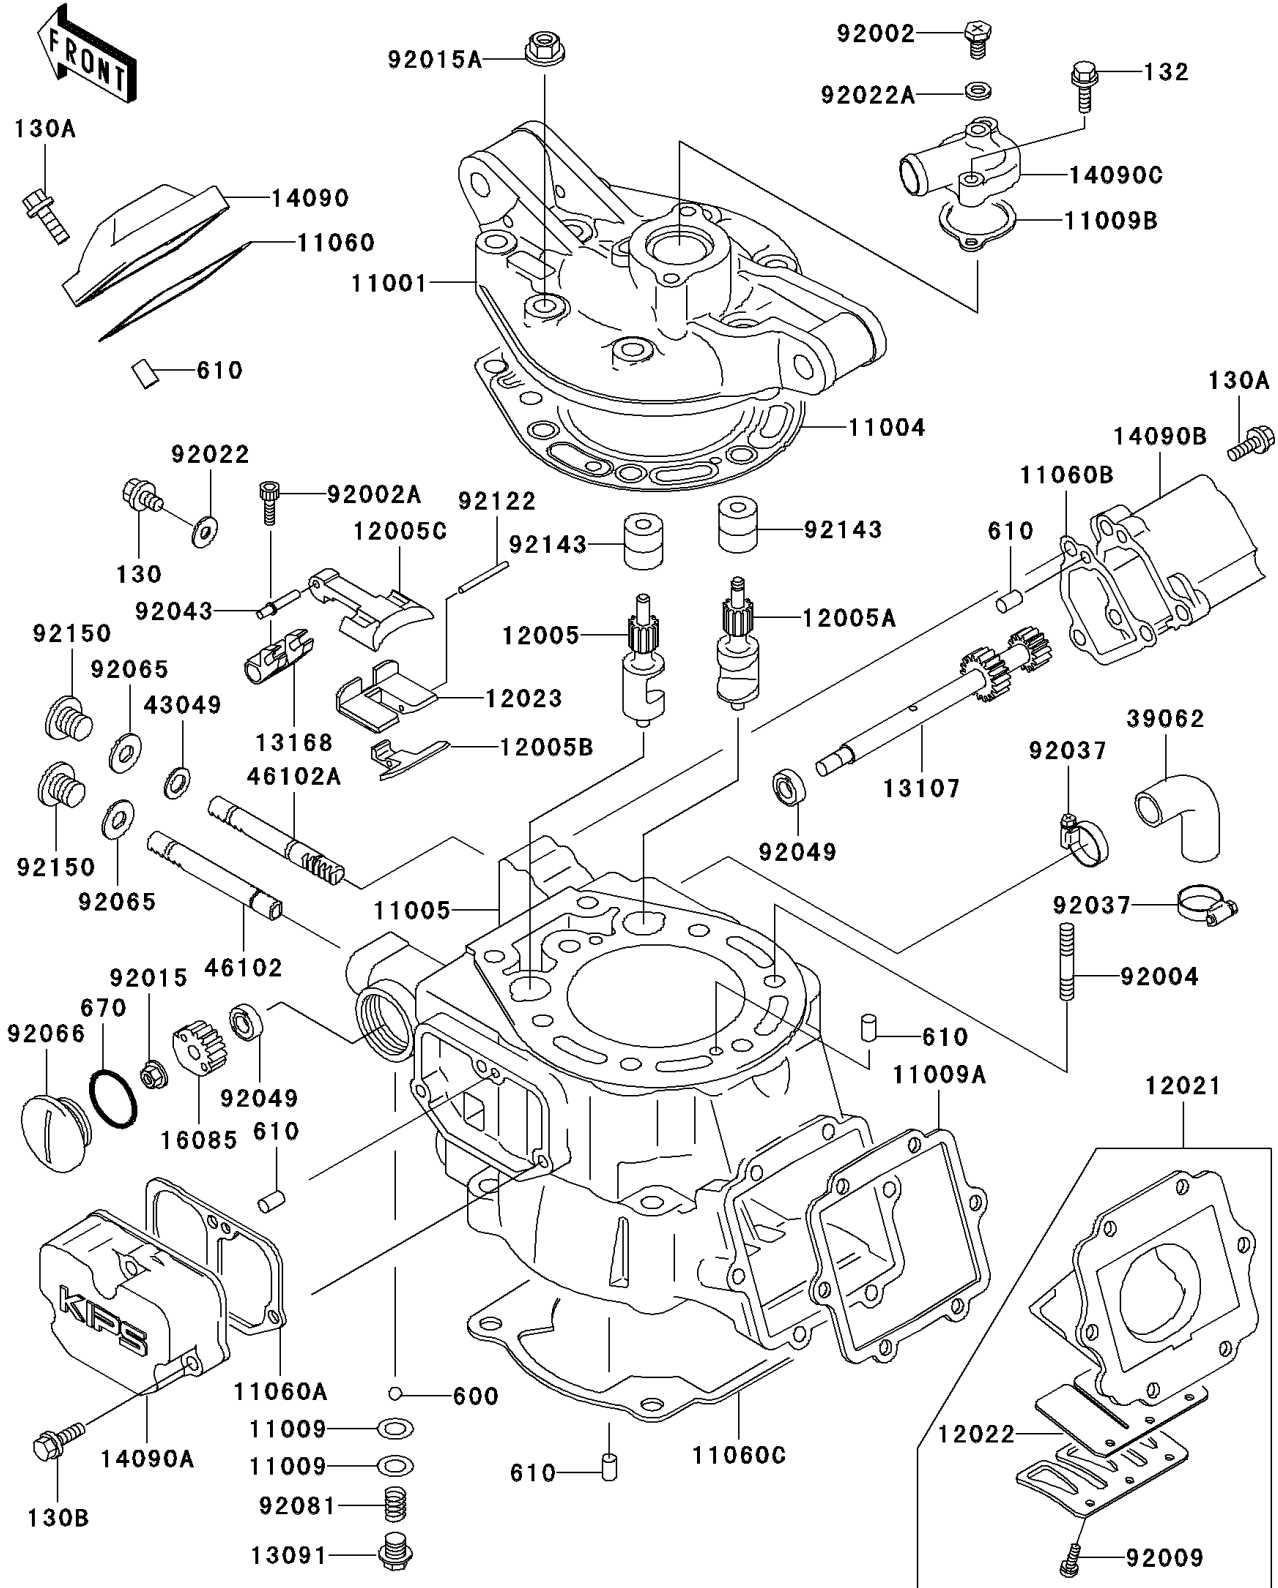

2004 KDX™200 PARTS DIAGRAM

Cylinder Head/Cylinder

E1110