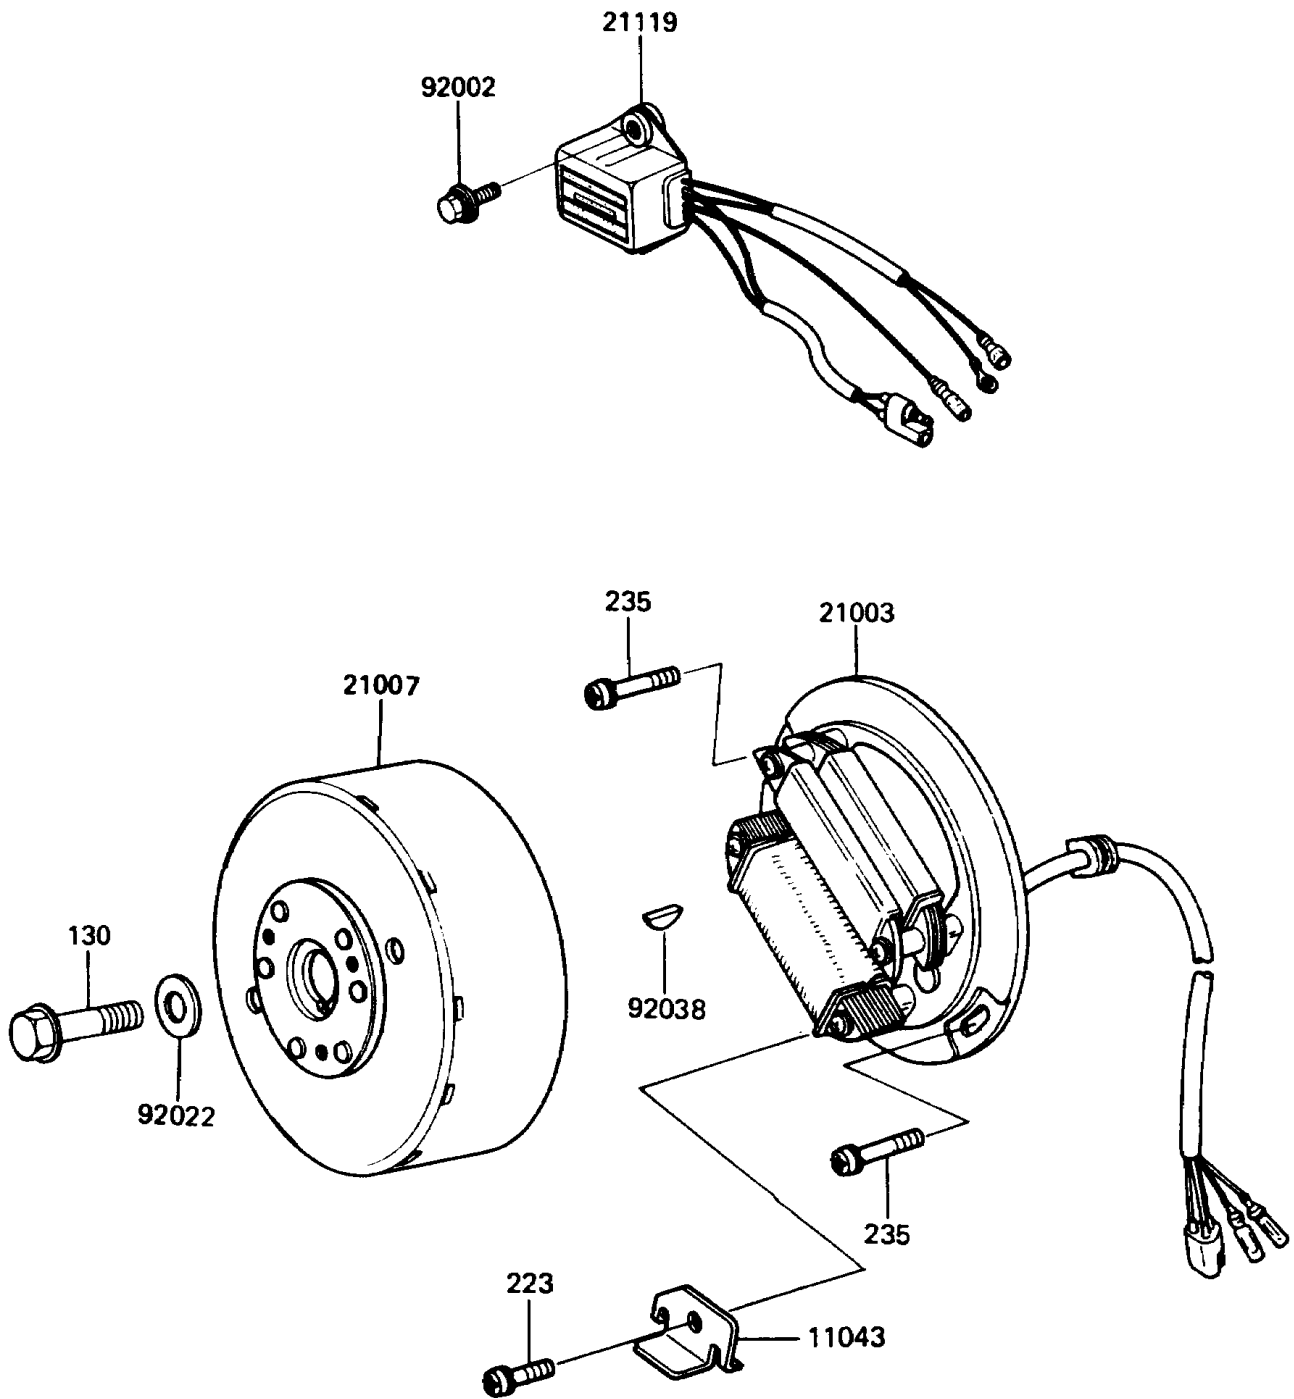

1986 KDX™200 PARTS DIAGRAM

Generator

E1810 0115

1986 KDX™200 PARTS LIST

Generator

ITEM NAME	PART NUMBER	QUANTITY
BRACKET,STATOR (Ref # 11043)	11043-1496	1
STATOR (Ref # 21003)	21003-1178	1
ROTOR (Ref # 21007)	21007-1145	1
IGNITER (Ref # 21119)	21119-1199	1
BOLT,6X16 (Ref # 92002)	92002-1461	1
WASHER,8.5X22X3.2 (Ref # 92022)	92022-276	1
KEY,WOODRUFF (Ref # 92038)	92038-001	1
BOLT-FLANGED (Ref # 130)	130P0835	1
SCREW-PAN-WS-CROS (Ref # 223)	223B0406	1
SCREW-PAN-WP-CROS (Ref # 235)	235B0616	1