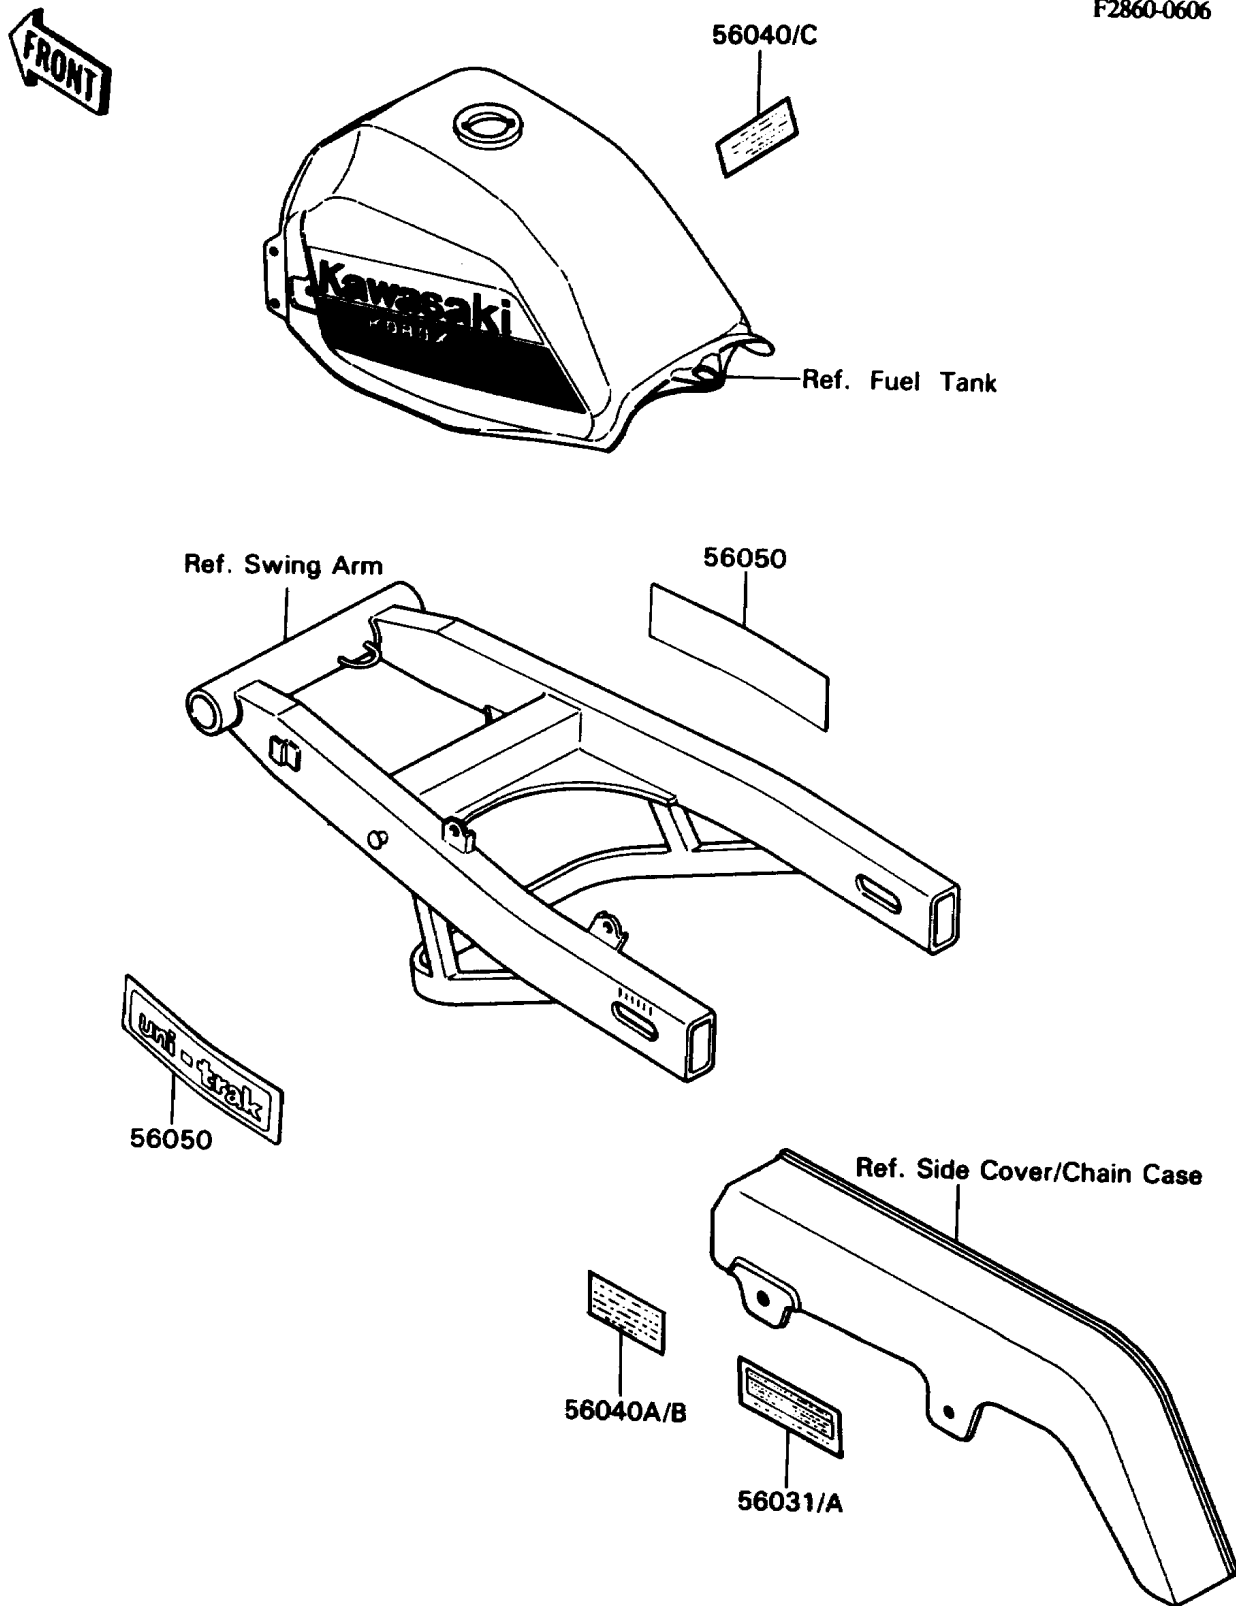

1988 KD80N PARTS DIAGRAM

Labels

F2860-0606

1988 KD80N PARTS LIST

Labels

ITEM NAME	PART NUMBER	QUANTITY
LABEL-MANUAL,CHAIN (Ref # 56031)	56031-1589	1
LABEL-WARNING,OFF-ROAD VEHICLE (Ref # 56040)	56040-1018	1
LABEL-WARNING,TIRE CAUTION (Ref # 56040A)	56040-1250	1
MARK,SWING ARM,UNI-TRAK (Ref # 56050)	56050-1075	2