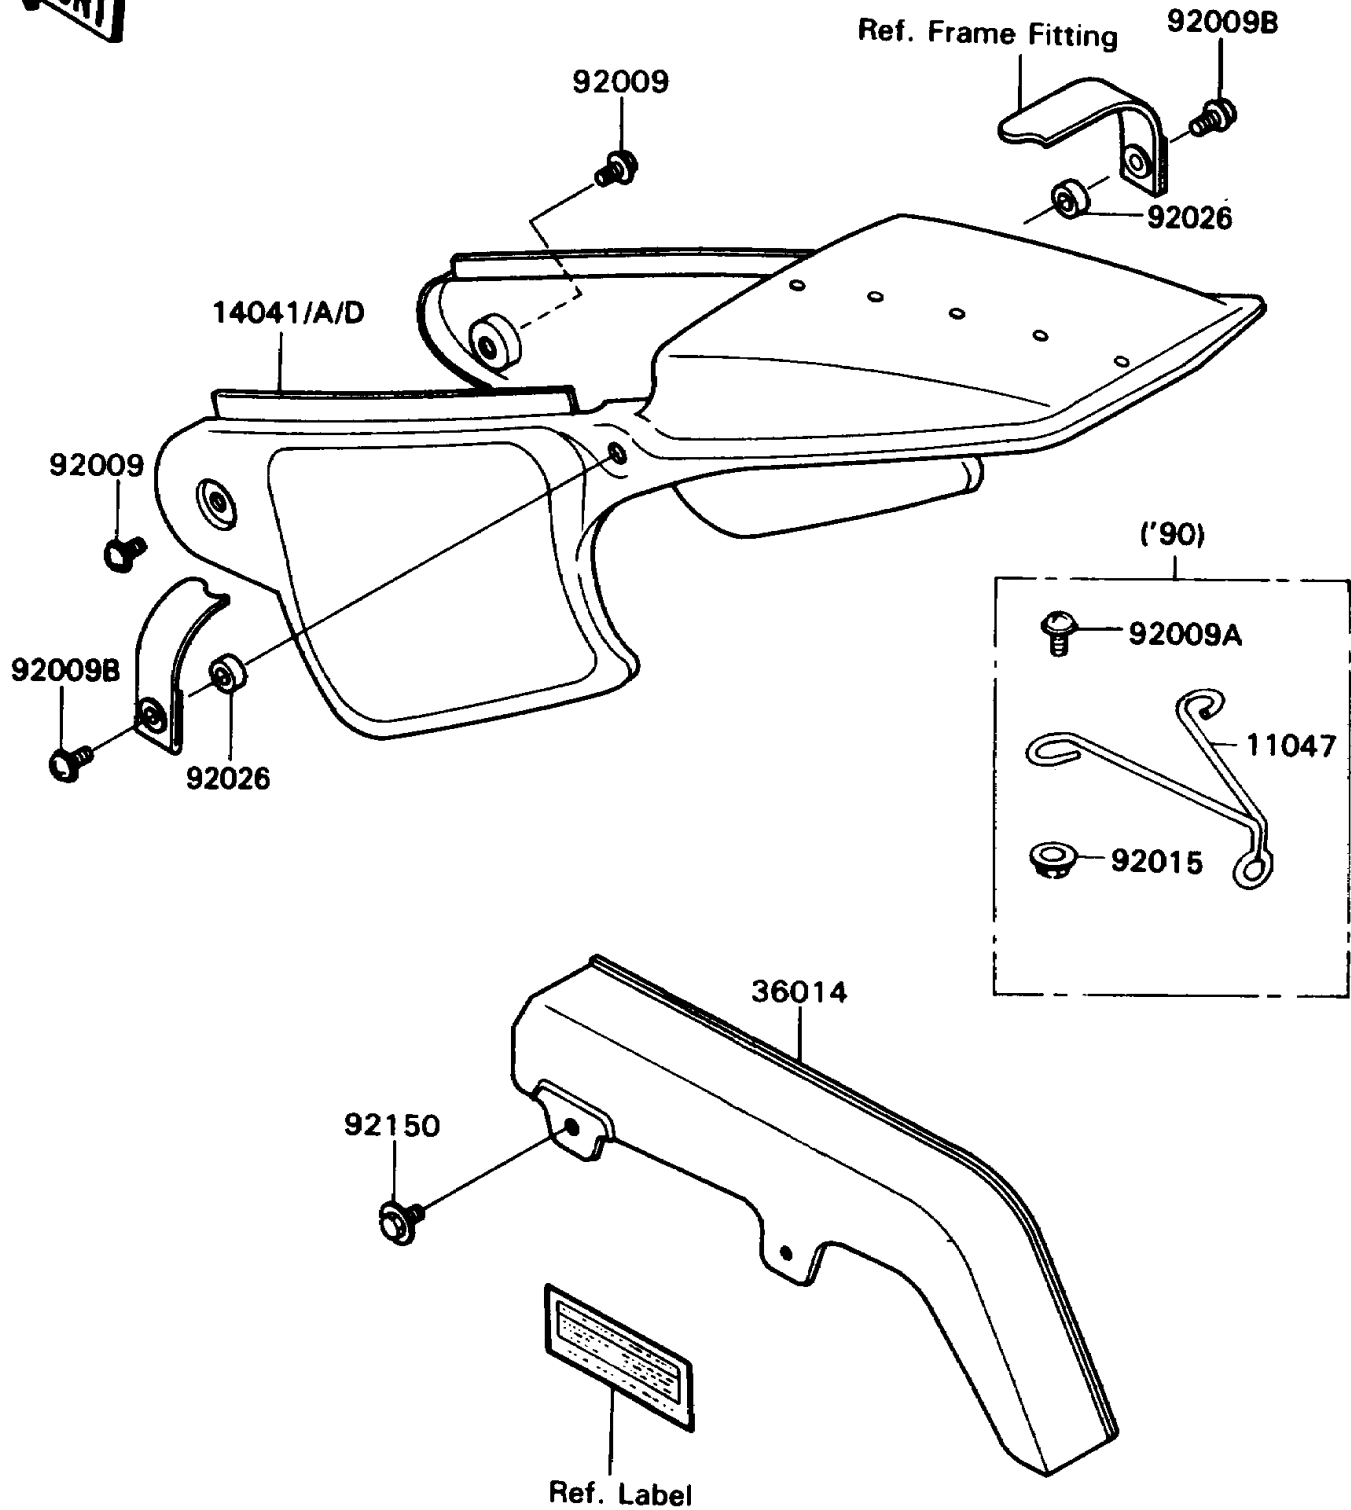

1988 KD80N PARTS DIAGRAM

Side Covers/Chain Cover

F2610-0359

1988 KD80N PARTS LIST

Side Covers/Chain Cover

ITEM NAME	PART NUMBER	QUANTITY
COVER-COMP,SIDE,L.GREEN (Ref # 14041)	14041-5003-6W	1
COVER-COMP,SIDE,P.WHITE (Ref # 14041A)	14041-5004-6F	1
CASE-CHAIN (Ref # 36014)	36014-1152	1
SCREW,6X10,WHITE (Ref # 92009)	92009-1286	1
SCREW,6X22 (Ref # 92009B)	92009-1441	1
SPACER,8X16X5.5 (Ref # 92026)	92026-1352	1
BOLT,6X14 (Ref # 92150)	92150-1133	1