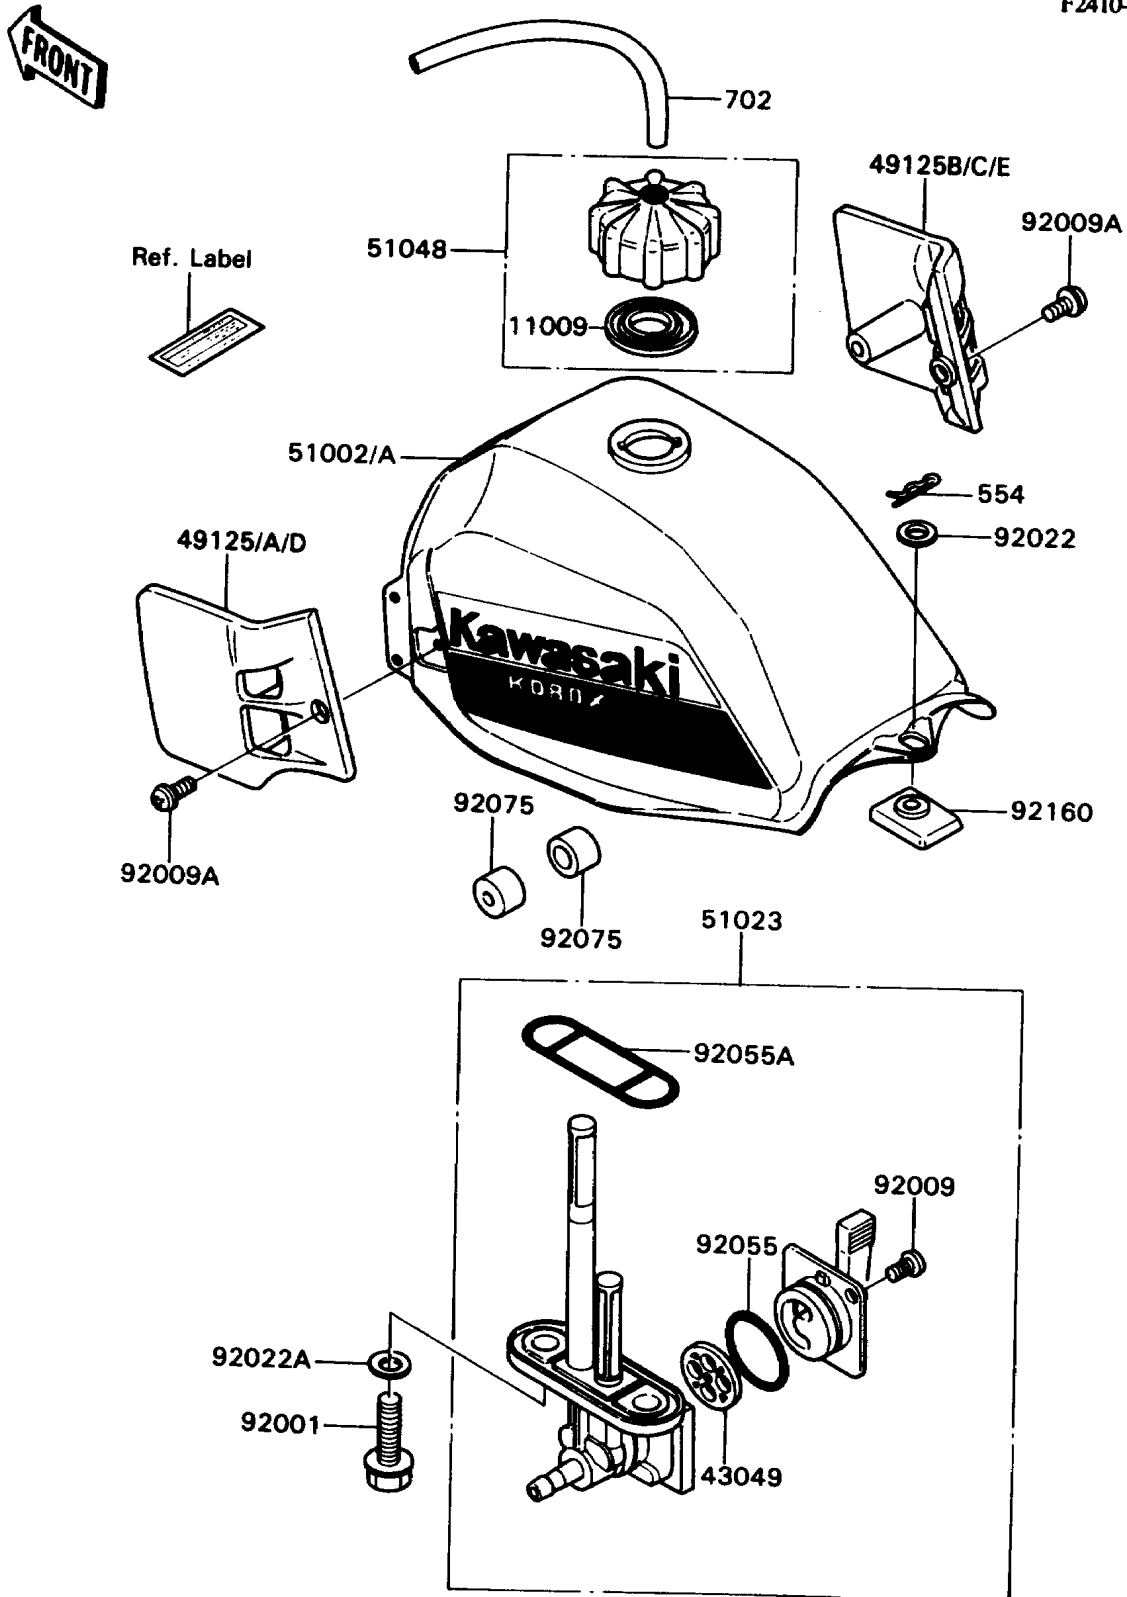

1988 KD80N PARTS DIAGRAM

Fuel Tank

F2410-0373

1988 KD80N PARTS LIST

Fuel Tank

ITEM NAME	PART NUMBER	QUANTITY
GASKET,FUEL TANK CAP (Ref # 11009)	51059-006	1
PACKING,FUEL TAP LEVER (Ref # 43049)	43049-1017	1
SHROUD,LH,P.WHITE (Ref # 49125)	49125-1052-6F	1
SHROUD,LH,L.GREEN (Ref # 49125A)	49125-1052-6W	1
SHROUD,RH,P.WHITE (Ref # 49125B)	49125-1053-6F	1
SHROUD,RH,L.GREEN (Ref # 49125C)	49125-1053-6W	1
TANK-COMP-FUEL,L.GREEN (Ref # 51002)	51002-5413-7F	1
TANK-COMP-FUEL,P.WHITE (Ref # 51002A)	51002-5416-F1	1
TAP-ASSY,FUEL (Ref # 51023)	51023-1155	1
CAP-ASSY-TANK,FUEL (Ref # 51048)	51048-1004	1
BOLT,6X20 (Ref # 92001)	92001-1091	1
SCREW,3X5 (Ref # 92009)	92009-1123	1
SCREW,6X10,WHITE (Ref # 92009A)	92009-1286	1
WASHER,10.5X24X1.6 (Ref # 92022)	92022-1137	1
WASHER,6.2X11X1.5 (Ref # 92022A)	92022-183	1
RING-O,FUEL TAP LEVER (Ref # 92055)	92055-1111	1
RING-O,FUEL TAP PACKING (Ref # 92055A)	92055-1112	1
DAMPER,FUEL TANK,FR (Ref # 92075)	92075-1115	1
DAMPER,FUEL TANK,RR (Ref # 92160)	92160-1014	1
PIN-SNAP,10MM (Ref # 554)	554A1000	1
TUBE-RUBBER,5X8X400 (Ref # 702)	702A05400	1