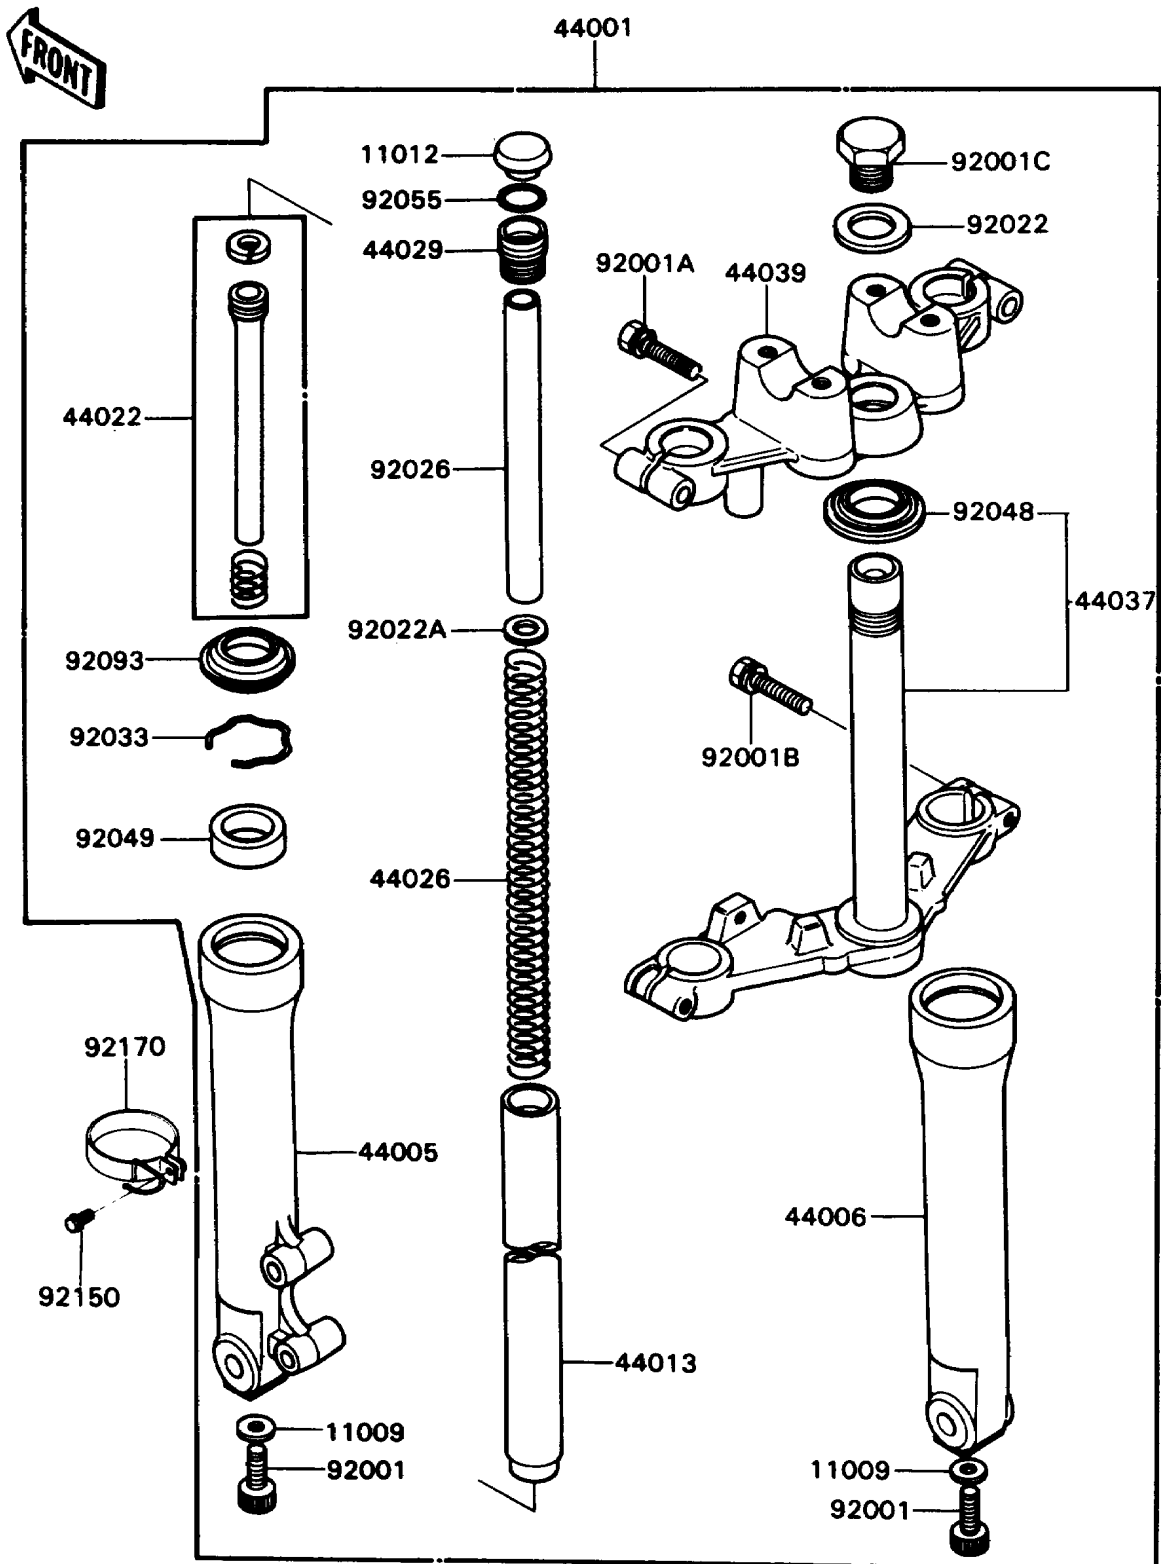

1988 KD80N PARTS DIAGRAM

Front Fork

F2340-0296

1988 KD80N PARTS LIST

Front Fork

ITEM NAME	PART NUMBER	QUANTITY
GASKET (Ref # 11009)	44045-057	1
CAP (Ref # 11012)	11012-1191	1
FORK-FRONT (Ref # 44001)	44001-1683	1
PIPE-LEFT FORK OUTER (Ref # 44005)	44005-1275	1
PIPE-RIGHT FORK OUTER (Ref # 44006)	44006-1272	1
PIPE-FORK INNER (Ref # 44013)	44013-1274	1
CYLINDER-FORK (Ref # 44022)	44022-1222	1
SPRING-FRONT FORK (Ref # 44026)	44026-1383	1
SEAT-FORK SPRING (Ref # 44029)	44029-1130	1
HOLDER-FORK UNDER (Ref # 44037)	44037-1234	1
HOLDER-FORK UPPER (Ref # 44039)	44039-1175	1
BOLT,SOCKET,FORK CYLINDER (Ref # 92001)	44041-040	1
BOLT,8X36 (Ref # 92001A)	92001-1434	1
BOLT,8X30 (Ref # 92001B)	92001-1469	1
BOLT,10X20 (Ref # 92001C)	92001-1470	1
WASHER (Ref # 92022)	92022-1267	1
WASHER (Ref # 92022A)	92022-1268	1
SPACER,FORK,L=165 (Ref # 92026)	92026-1341	1
RING-SNAP (Ref # 92033)	92033-1003	1
RACE,STEERING STEM BEARING (Ref # 92048)	92047-013	1
SEAL-OIL,FORK OUTER (Ref # 92049)	92049-1006	1
RING-O (Ref # 92055)	92055-1010	1
SEAL,FORK DUST (Ref # 92093)	92093-1257	1
BOLT (Ref # 92150)	92150-1182	1
CLAMP,HOSE (Ref # 92170)	92170-1030	1