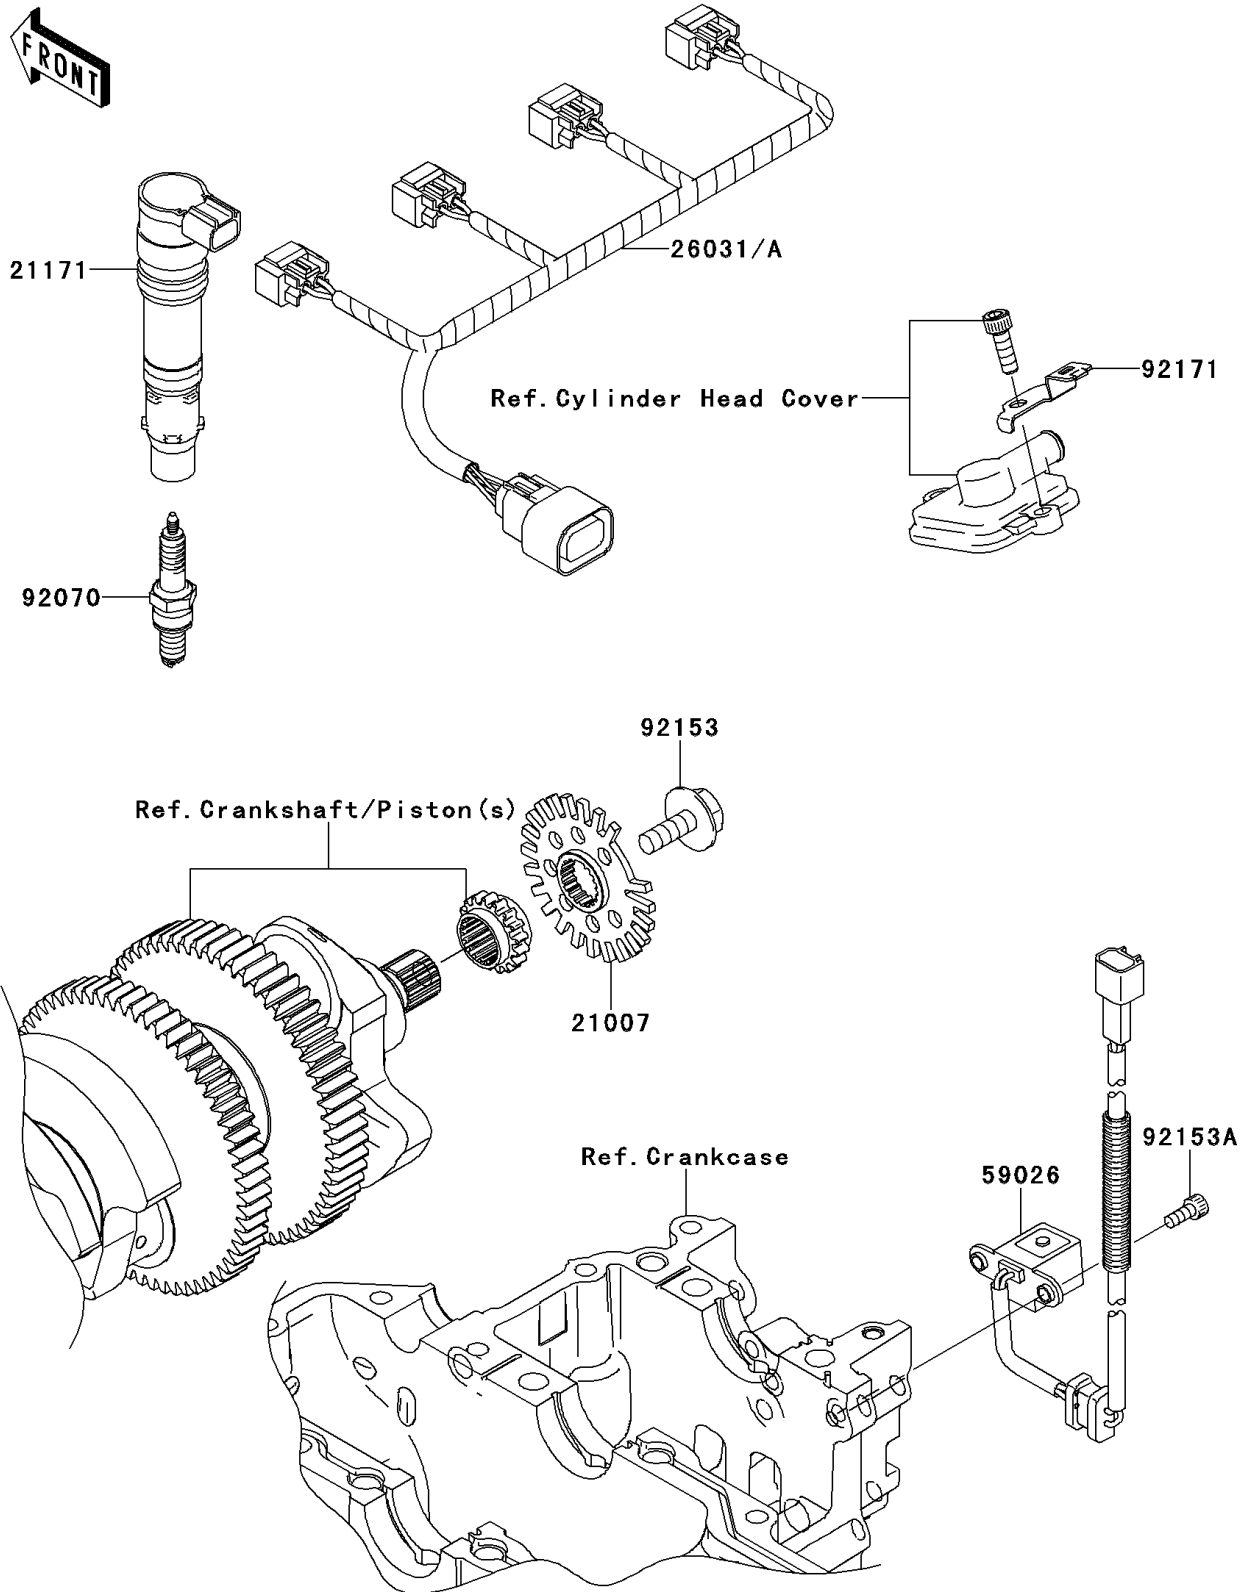

2008 Concoors™ 14 PARTS DIAGRAM

Ignition System

E1830

2008 Concours™ 14 PARTS LIST

Ignition System

ITEM NAME	PART NUMBER	QUANTITY
ROTOR (Ref # 21007)	21007-0066	1
COIL-ASSY-IGNITION (Ref # 21171)	21171-0005	1
HARNESS,SUB (Ref # 26031)	26031-0467	1
COIL-PULSING (Ref # 59026)	59026-0028	1
PLUG-SPARK,CR9EIA(NGK) (Ref # 92070)	92070-0014	1
BOLT,FLANGED,8X23 (Ref # 92153)	92153-0549	1
BOLT,SOCKET,5X12 (Ref # 92153A)	92153-1293	1
CLAMP (Ref # 92171)	92171-0524	1