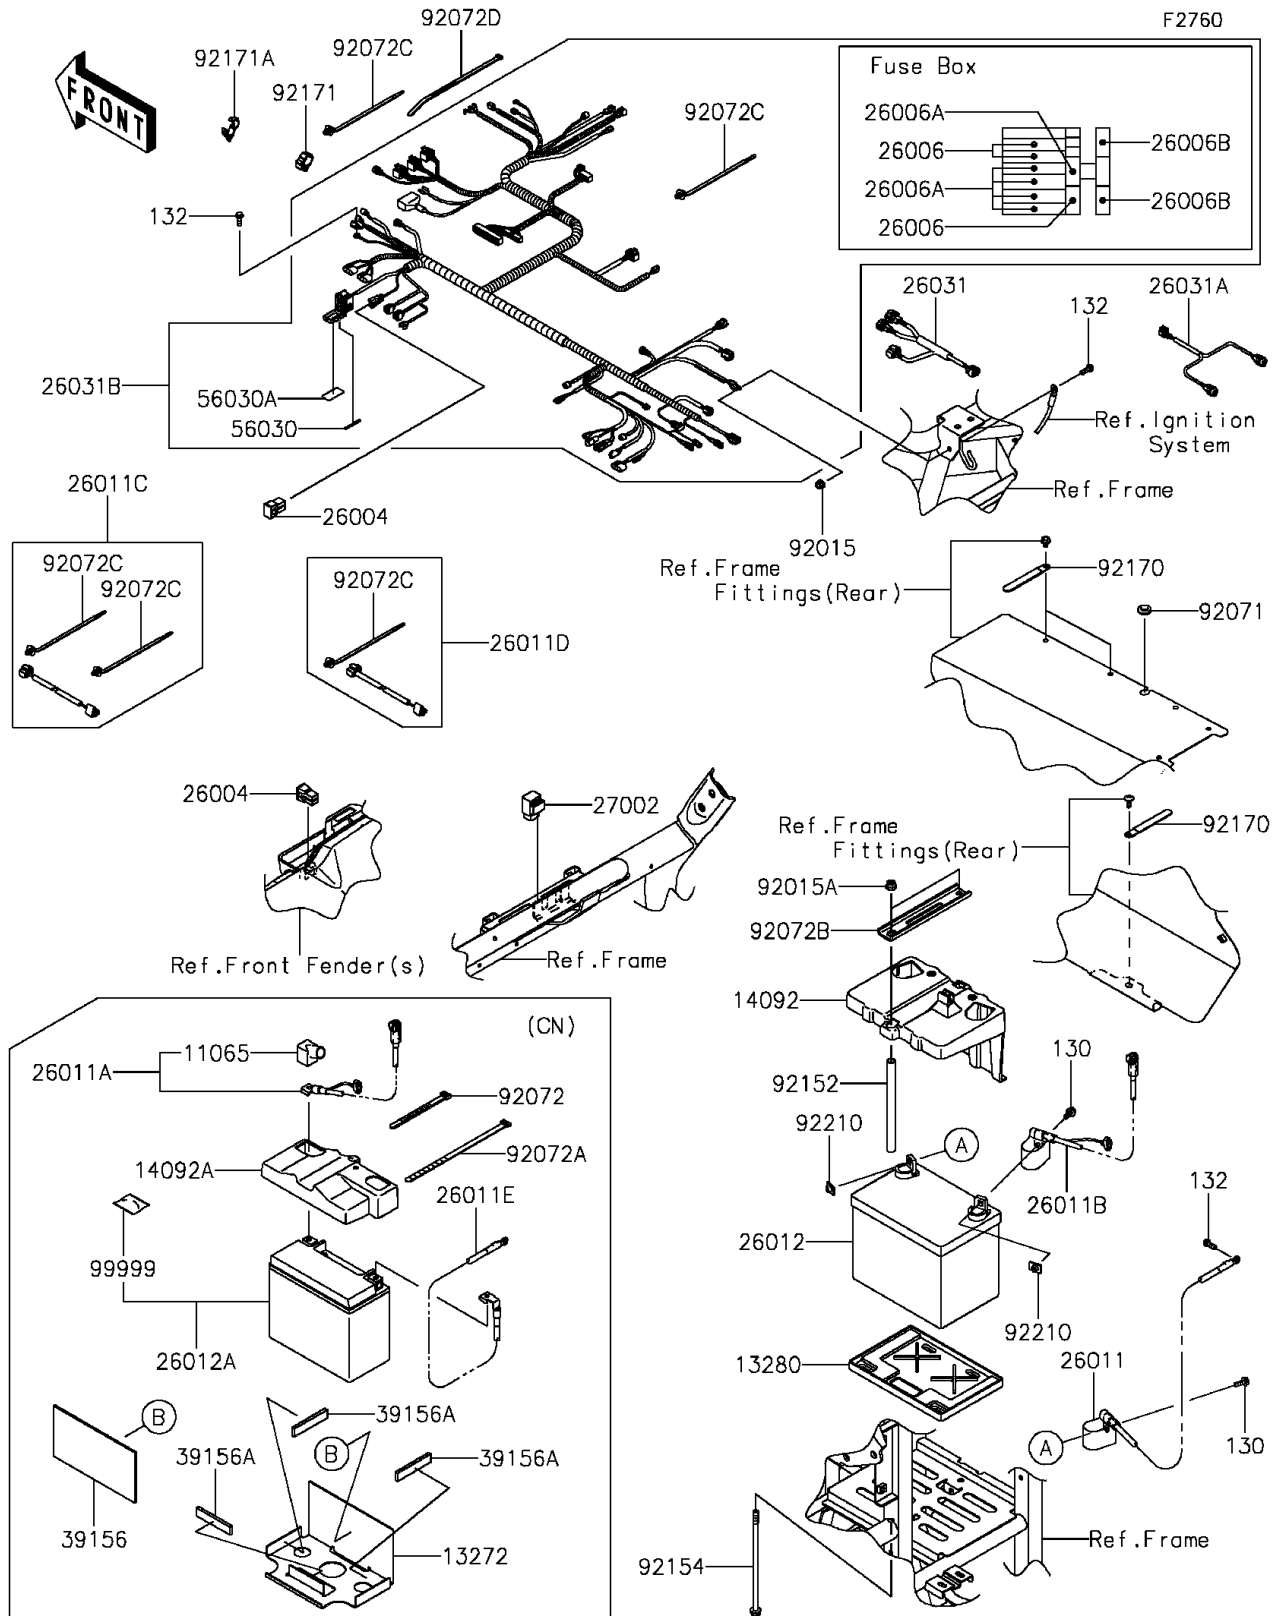

2015 Teryx4™ LE PARTS DIAGRAM

Chassis Electrical Equipment

2015 Teryx4™ LE PARTS LIST

Chassis Electrical Equipment

ITEM NAME	PART NUMBER	QUANTITY
HOLDER,BATTERY (Ref # 13280)	13280-0709	1
FUSE-ASSY,40A (Ref # 26004)	26004-1093	1
FUSE,MINI BLADE,15A,BLUE (Ref # 26006)	26006-0001	1
FUSE,MINI BLADE,10A,RED (Ref # 26006A)	26006-0009	1
FUSE,MINI BLADE,30A,GREEN (Ref # 26006B)	26006-1080	1
WIRE-LEAD,HEAD LAMP,LH (Ref # 26011C)	26011-0842	1
WIRE-LEAD,HEAD LAMP,RH (Ref # 26011D)	26011-0843	1
HARNESS,SUB,TPS (Ref # 26031)	26031-1264	1
HARNESS,SUB (Ref # 26031A)	26031-1439	1
HARNESS,MAIN (Ref # 26031B)	26031-1441	1
RELAY-ASSY (Ref # 27002)	27002-1062	1
LABEL,FUSE BOX,30A (Ref # 56030)	56030-0404	1
LABEL,FUSE BOX (Ref # 56030A)	56030-0703	1
NUT,LOCK,FLANGED,6MM (Ref # 92015)	92015-1339	1
NUT,FLANGED,8MM (Ref # 92015A)	92015-1406	1
GROMMET,10X20X6 (Ref # 92071)	92071-0733	1
BOLT-FLANGED-SMALL,6X16 (Ref # 132)	132BA0616	1
BAND (Ref # 92072B)	92072-0707	1
BAND (Ref # 92072C)	92072-1414	1
BAND,L=292.1 (Ref # 92072D)	92072-3509	1
COLLAR,10.2X12.7X165.8 (Ref # 92152)	92152-1555	1
BOLT,FLANGED,8X185 (Ref # 92154)	92154-0889	1
CLAMP (Ref # 92170)	92170-1925	1
CLAMP,BRAKE HOSE (Ref # 92171)	92171-0316	1
CLAMP,DIA=13 (Ref # 92171A)	92171-1415	1
CAP (Ref # 11065)	11065-0755	1
PLATE,BATTERY BOTTOM (Ref # 13272)	13272-1322	1
COVER,BATTERY (Ref # 14092)	14092-0753	1
COVER,BATTERY (Ref # 14092A)	14092-0978	1