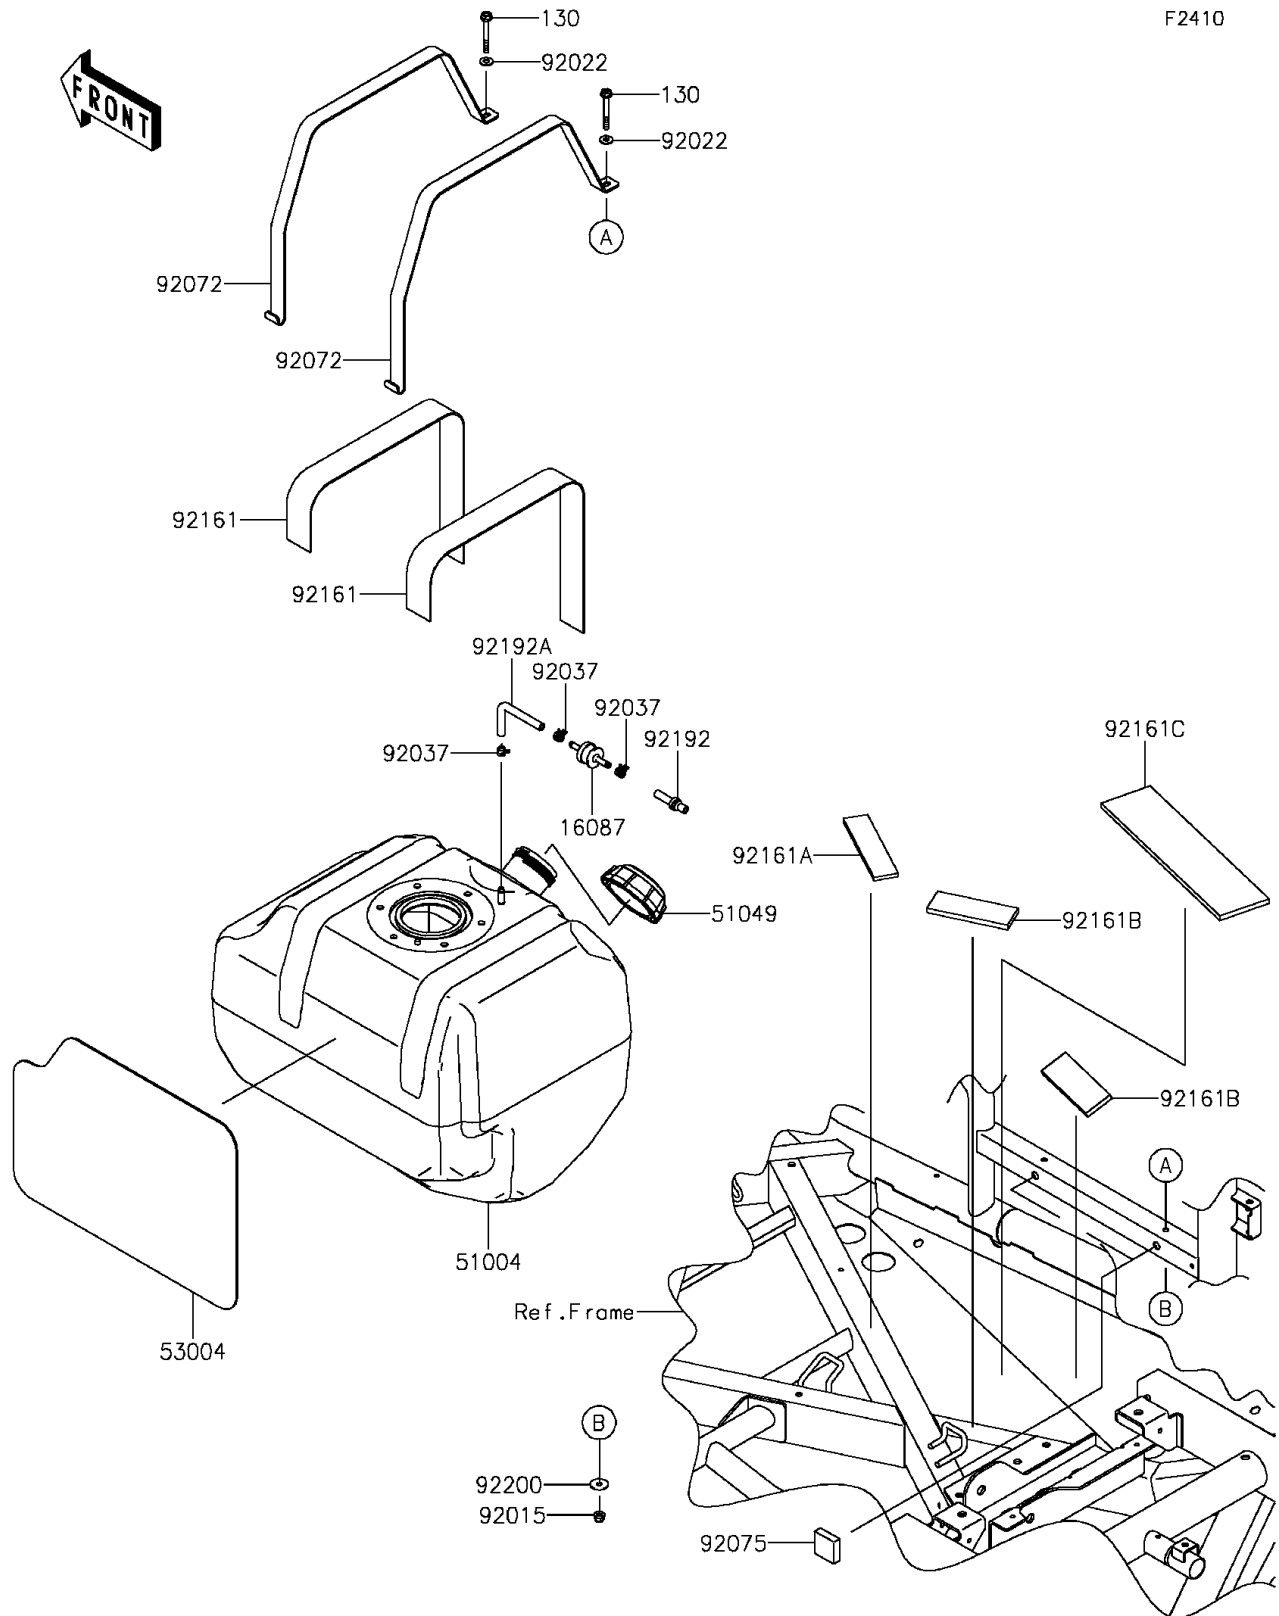

2015 Teryx4™ LE PARTS DIAGRAM

Fuel Tank

2015 Teryx4™ LE PARTS LIST

Fuel Tank

ITEM NAME	PART NUMBER	QUANTITY
BOLT-FLANGED,6X50 (Ref # 130)	130BA0650	1
VALVE-CHECK (Ref # 16087)	16087-0703	1
TANK-FUEL (Ref # 51004)	51004-0002	1
CAP-TANK,FUEL (Ref # 51049)	51049-0718	1
MAT (Ref # 53004)	53004-0554	1
NUT,LOCK,FLANGED,6MM (Ref # 92015)	92015-1339	1
WASHER,7X16X1.2 (Ref # 92022)	92022-1344	1
CLAMP,TUBE (Ref # 92037)	92037-1461	1
BAND,FUEL TANK (Ref # 92072)	92072-0704	1
DAMPER (Ref # 92075)	92075-1882	1
DAMPER,FUEL TANK (Ref # 92161)	92161-0794	1
DAMPER,31.1X130X5 (Ref # 92161A)	92161-0936	1
DAMPER,38X105X7 (Ref # 92161B)	92161-0948	1
DAMPER,70X280X7 (Ref # 92161C)	92161-1452	1
TUBE,FRAME PIPE-CHECK VALVE (Ref # 92192)	92192-0068	1
TUBE,VENT (Ref # 92192A)	92192-0949	1
WASHER,6.5X22X1.6 (Ref # 92200)	92200-1087	1