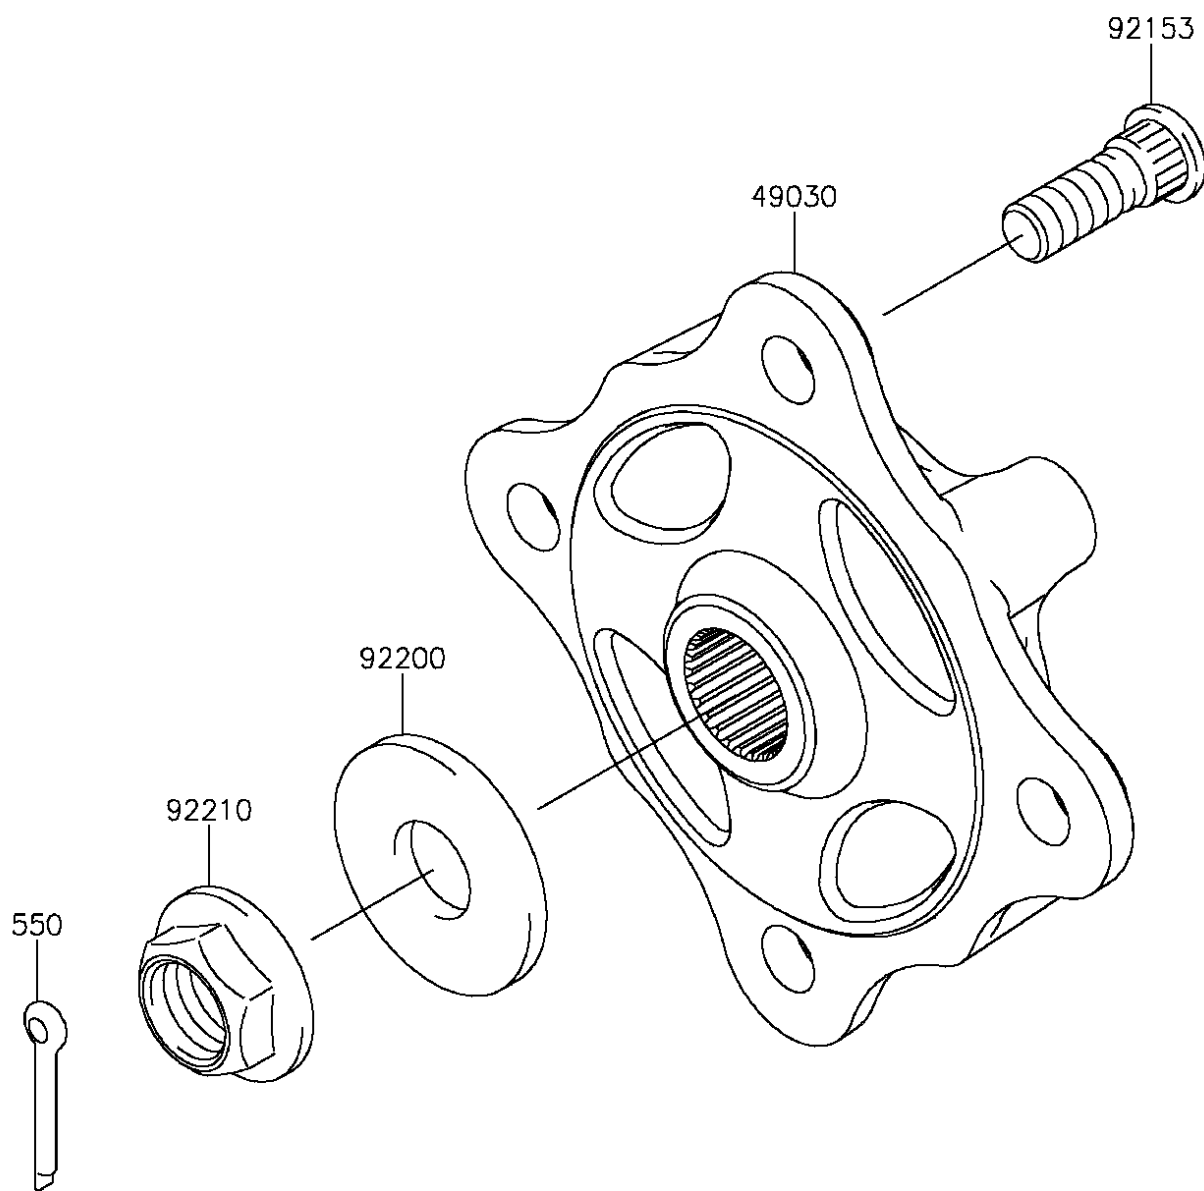

## 2015 Teryx4™ LE PARTS DIAGRAM

Front Hubs/Brakes

F2230

## 2015 Teryx4™ LE PARTS LIST

Front Hubs/Brakes

ITEM NAME	PART NUMBER	QUANTITY
PIN-COTTER,4.0X30 (Ref # 550)	550AA4030	1
HUB,FR (Ref # 49030)	49030-0560	1
BOLT,12MM (Ref # 92153)	92153-1915	1
WASHER,20.3X52X4.5 (Ref # 92200)	92200-0130	1
NUT,FLANGED,20MM (Ref # 92210)	92210-2093	1