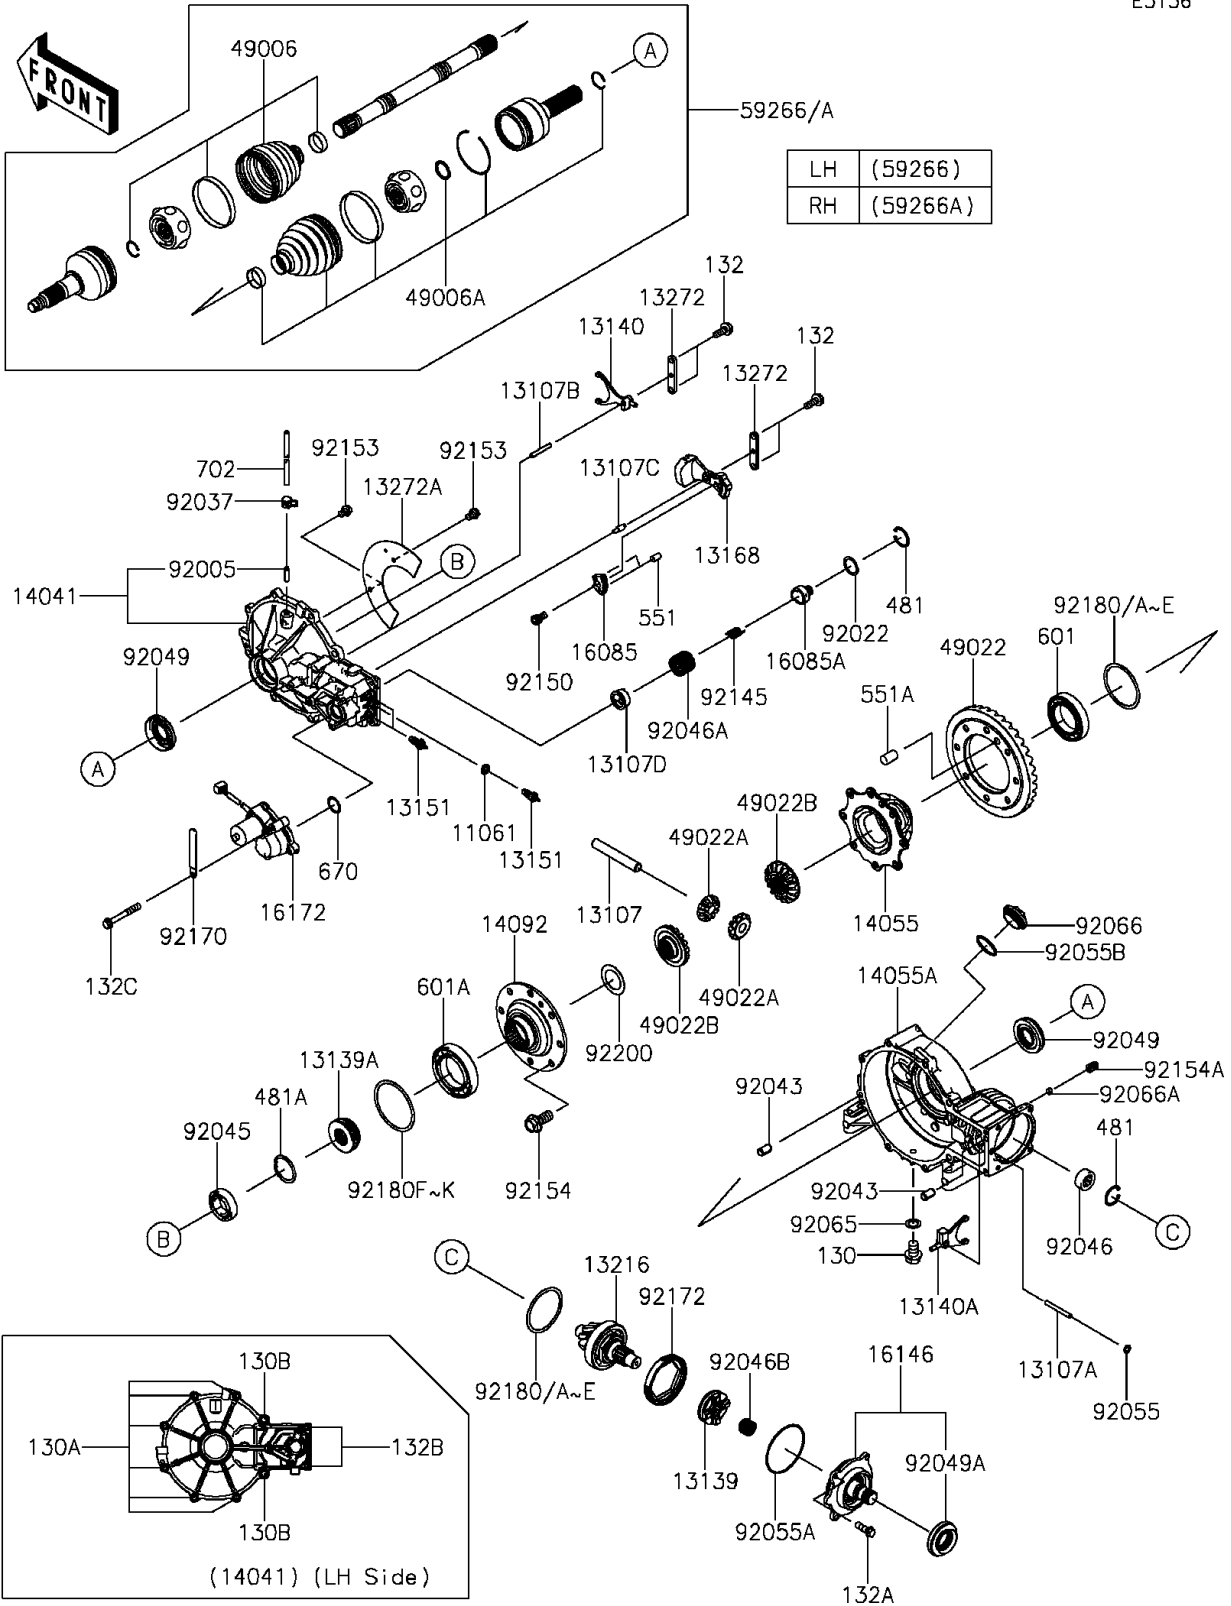

2015 Teryx4™ LE PARTS DIAGRAM

Drive Shaft-Front

E3136

2015 Teryx4™ LE PARTS LIST

Drive Shaft-Front

ITEM NAME	PART NUMBER	QUANTITY
GASKET,10.5X16X3 (Ref # 11061)	11061-0805	1
SHAFT,CROSS (Ref # 13107)	13107-0758	1
SHAFT,6X55 (Ref # 13107A)	13107-0759	1
SHAFT,DIFF LOCK (Ref # 13107B)	13107-0768	1
SHAFT (Ref # 13107C)	13107-0775	1
SHAFT,ACTUATOR OUTPUT (Ref # 13107D)	13107-0776	1
SHIFTER (Ref # 13139)	13139-0017	1
SHIFTER,DIFF LOCK (Ref # 13139A)	13139-0018	1
FORK-SHIFT (Ref # 13140)	13140-0070	1
FORK-SHIFT (Ref # 13140A)	13140-0635	1
SWITCH-COMP (Ref # 13151)	13151-1086	1
LEVER (Ref # 13168)	13168-0731	1
GEAR-COMP,BEVEL,8T (Ref # 13216)	13216-0884	1
PLATE (Ref # 13272)	13272-0985	1
PLATE (Ref # 13272A)	13272-0986	1
COVER-COMP,LH (Ref # 14041)	14041-0575	1
CASE-GEAR,CROSS SHAFT (Ref # 14055)	14055-0602	1
CASE-GEAR,RH (Ref # 14055A)	14055-0603	1
COVER,CROSS SHAFT CASE (Ref # 14092)	14092-1042	1
GEAR,65T (Ref # 16085)	16085-0605	1
GEAR,13T (Ref # 16085A)	16085-0614	1
COVER-ASSY,INPUT SHAFT (Ref # 16146)	16146-0740	1
ACTUATOR (Ref # 16172)	16172-0036	1
BOOT,OUTSIDE (Ref # 49006)	49006-0563	1
BOOT,INSIDE (Ref # 49006A)	49006-0578	1
GEAR-BEVEL,35T (Ref # 49022)	49022-0067	1
GEAR-BEVEL,10T (Ref # 49022A)	49022-0579	1
GEAR-BEVEL,16T (Ref # 49022B)	49022-0580	1
JOINT-BALL,LH (Ref # 59266)	59266-0047	1