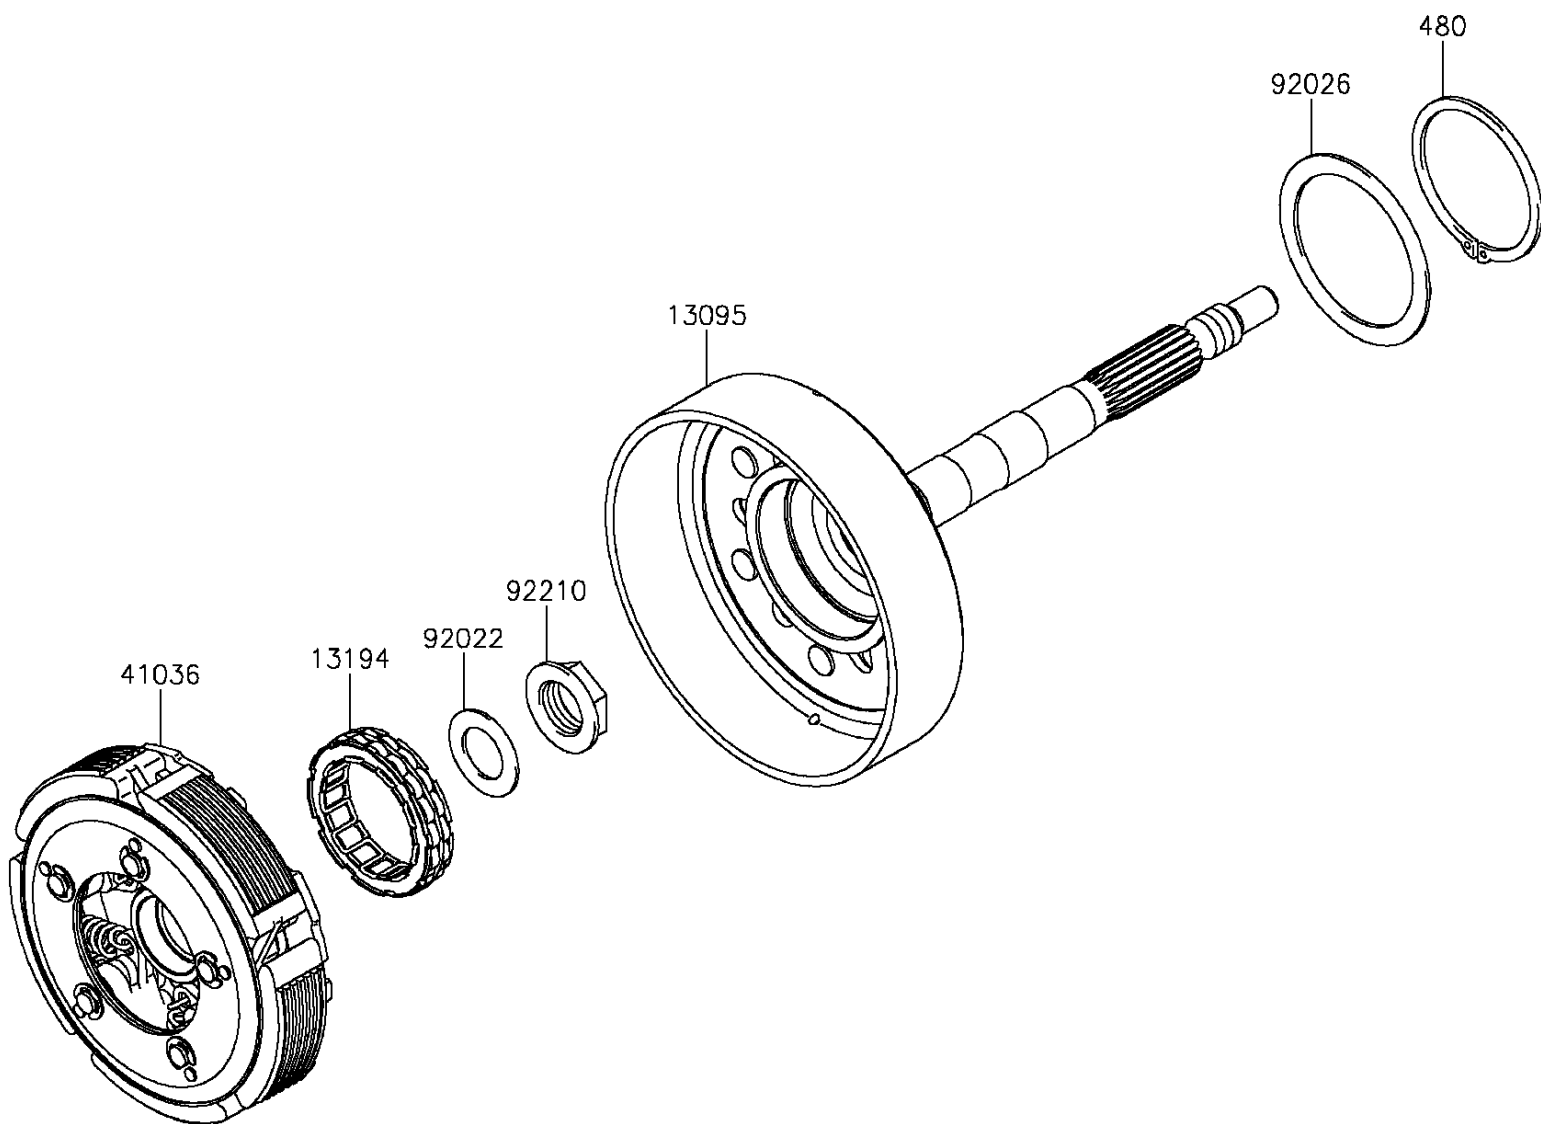

2015 Teryx4™ LE PARTS DIAGRAM

Clutch

E1350

2015 Teryx4™ LE PARTS LIST

Clutch

ITEM NAME	PART NUMBER	QUANTITY
CIRCLIP-TYPE-C,60MM (Ref # 480)	480J6000	1
HOUSING-COMP-CLUTCH (Ref # 13095)	13095-0554	1
CLUTCH-ONEWAY (Ref # 13194)	13194-0555	1
HUB-ASSY (Ref # 41036)	41036-0639	1
WASHER,20.5X34X1.4 (Ref # 92022)	92022-168	1
SPACER (Ref # 92026)	92026-0710	1
NUT,20MM (Ref # 92210)	92210-0711	1