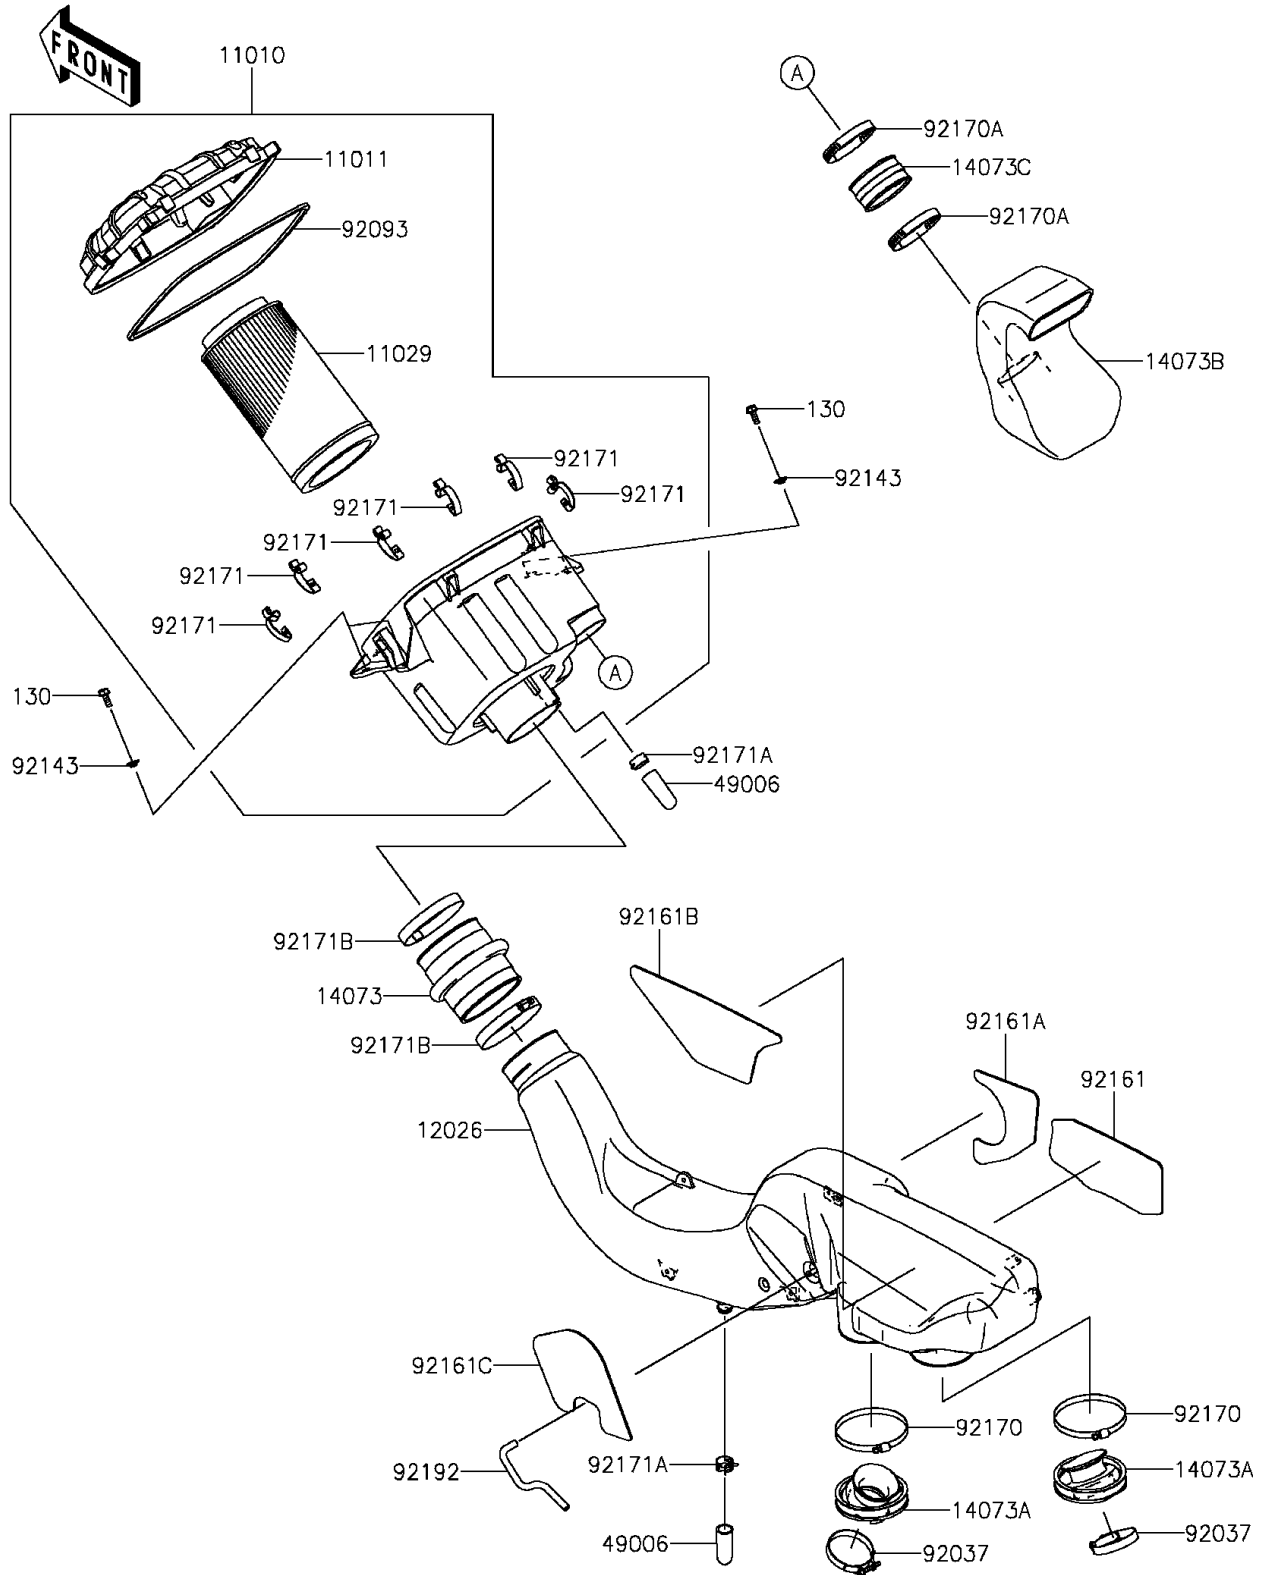

## 2015 Teryx4™ LE PARTS DIAGRAM

Air Cleaner

E1130

## 2015 Teryx4™ LE PARTS LIST

Air Cleaner

ITEM NAME	PART NUMBER	QUANTITY
BOLT-FLANGED,6X16 (Ref # 130)	130AA0616	1
FILTER-ASSY-AIR (Ref # 11010)	11010-0777	1
CASE-AIR FILTER (Ref # 11011)	11011-0784	1
ELEMENT-ASSY-AIR FILTER (Ref # 11029)	11029-0025	1
CHAMBER (Ref # 12026)	12026-0010	1
DUCT,JOINT,A/C SIDE (Ref # 14073)	14073-0757	1
DUCT,THROTTLE-CHAMBER (Ref # 14073A)	14073-0758	1
DUCT,INTAKE (Ref # 14073B)	14073-0767	1
DUCT,JOINT (Ref # 14073C)	14073-1775	1
BOOT (Ref # 49006)	49006-1351	1
CLAMP (Ref # 92037)	92037-1523	1
SEAL (Ref # 92093)	92093-0585	1
COLLAR (Ref # 92143)	92143-1087	1
DAMPER,CHAMBER,RH,RR (Ref # 92161)	92161-1518	1
DAMPER,CHAMBER,RH,FR (Ref # 92161A)	92161-1519	1
DAMPER,CHAMBER,LH,RR (Ref # 92161B)	92161-1520	1
DAMPER,CHAMBER,LH,FR (Ref # 92161C)	92161-1521	1
CLAMP (Ref # 92170)	92170-1676	1
CLAMP (Ref # 92170A)	92170-1764	1
CLAMP (Ref # 92171)	92171-0225	1
CLAMP (Ref # 92171A)	92171-1277	1
CLAMP (Ref # 92171B)	92171-3716	1
TUBE,4X8X143 (Ref # 92192)	92192-1230	1