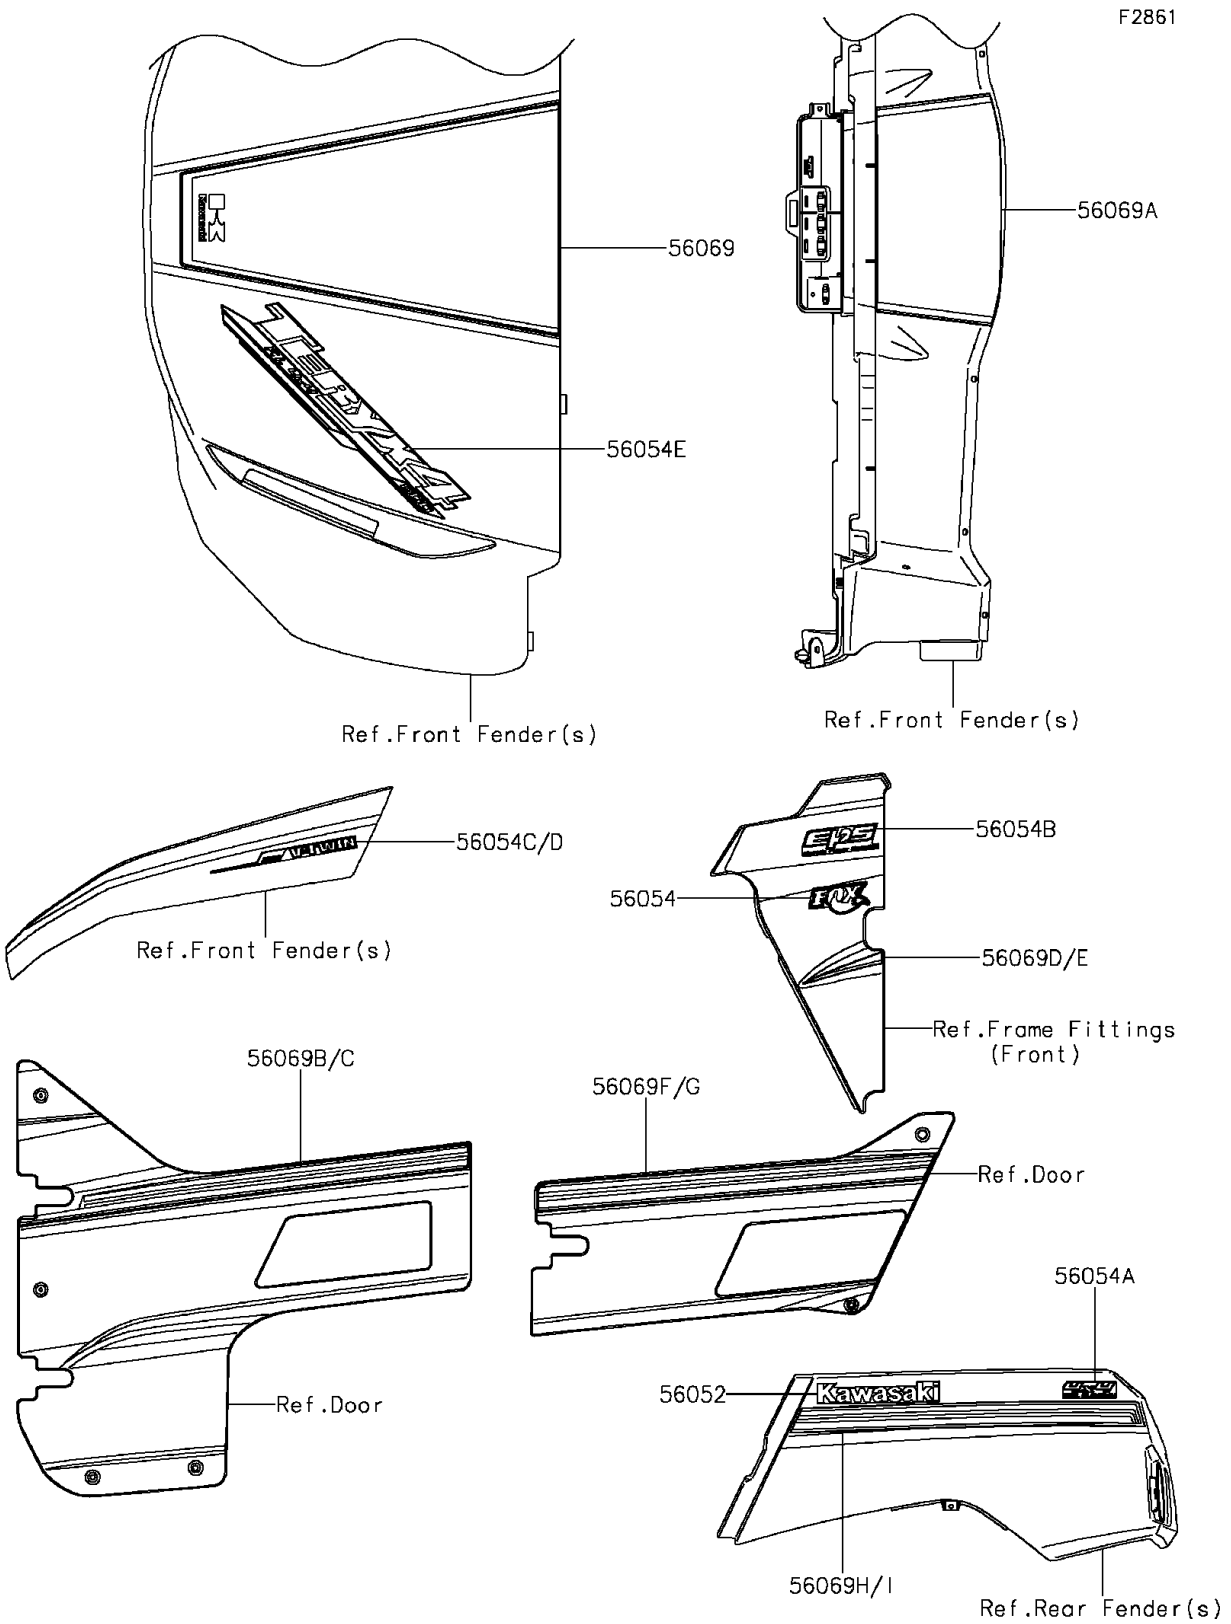

## 2015 Teryx4™ PARTS DIAGRAM

Decals

## 2015 Teryx4™ PARTS LIST

Decals

ITEM NAME	PART NUMBER	QUANTITY
MARK,RR FENDER,KAWASAKI (Ref # 56052)	56052-0947	1
MARK,SIDE GUARD,FOX (Ref # 56054)	56054-1254	1
MARK,RR FENDER,4X4 (Ref # 56054A)	56054-1255	1
MARK,SIDE GUARD,EPS (Ref # 56054B)	56054-1536	1
MARK,OVER FENDER,LH (Ref # 56054C)	56054-1538	1
MARK,OVER FENDER,RH (Ref # 56054D)	56054-1539	1
MARK,FR FENDER,TERYX4 (Ref # 56054E)	56054-1545	1
PATTERN,FR FENDER,FR (Ref # 56069)	56069-7459	1
PATTERN,FR FENDER,RR (Ref # 56069A)	56069-7460	1
PATTERN,DOOR COVER,FR,LH (Ref # 56069B)	56069-7461	1
PATTERN,DOOR COVER,FR,RH (Ref # 56069C)	56069-7462	1
PATTERN,SIDE GUARD,LH (Ref # 56069D)	56069-7467	1
PATTERN,SIDE GUARD,RH (Ref # 56069E)	56069-7468	1
PATTERN,DOOR COVER,RR,LH (Ref # 56069F)	56069-7511	1
PATTERN,DOOR COVER,RR,RH (Ref # 56069G)	56069-7512	1
PATTERN,RR FENDER,LH (Ref # 56069H)	56069-7513	1
PATTERN,RR FENDER,RH (Ref # 56069I)	56069-7514	1