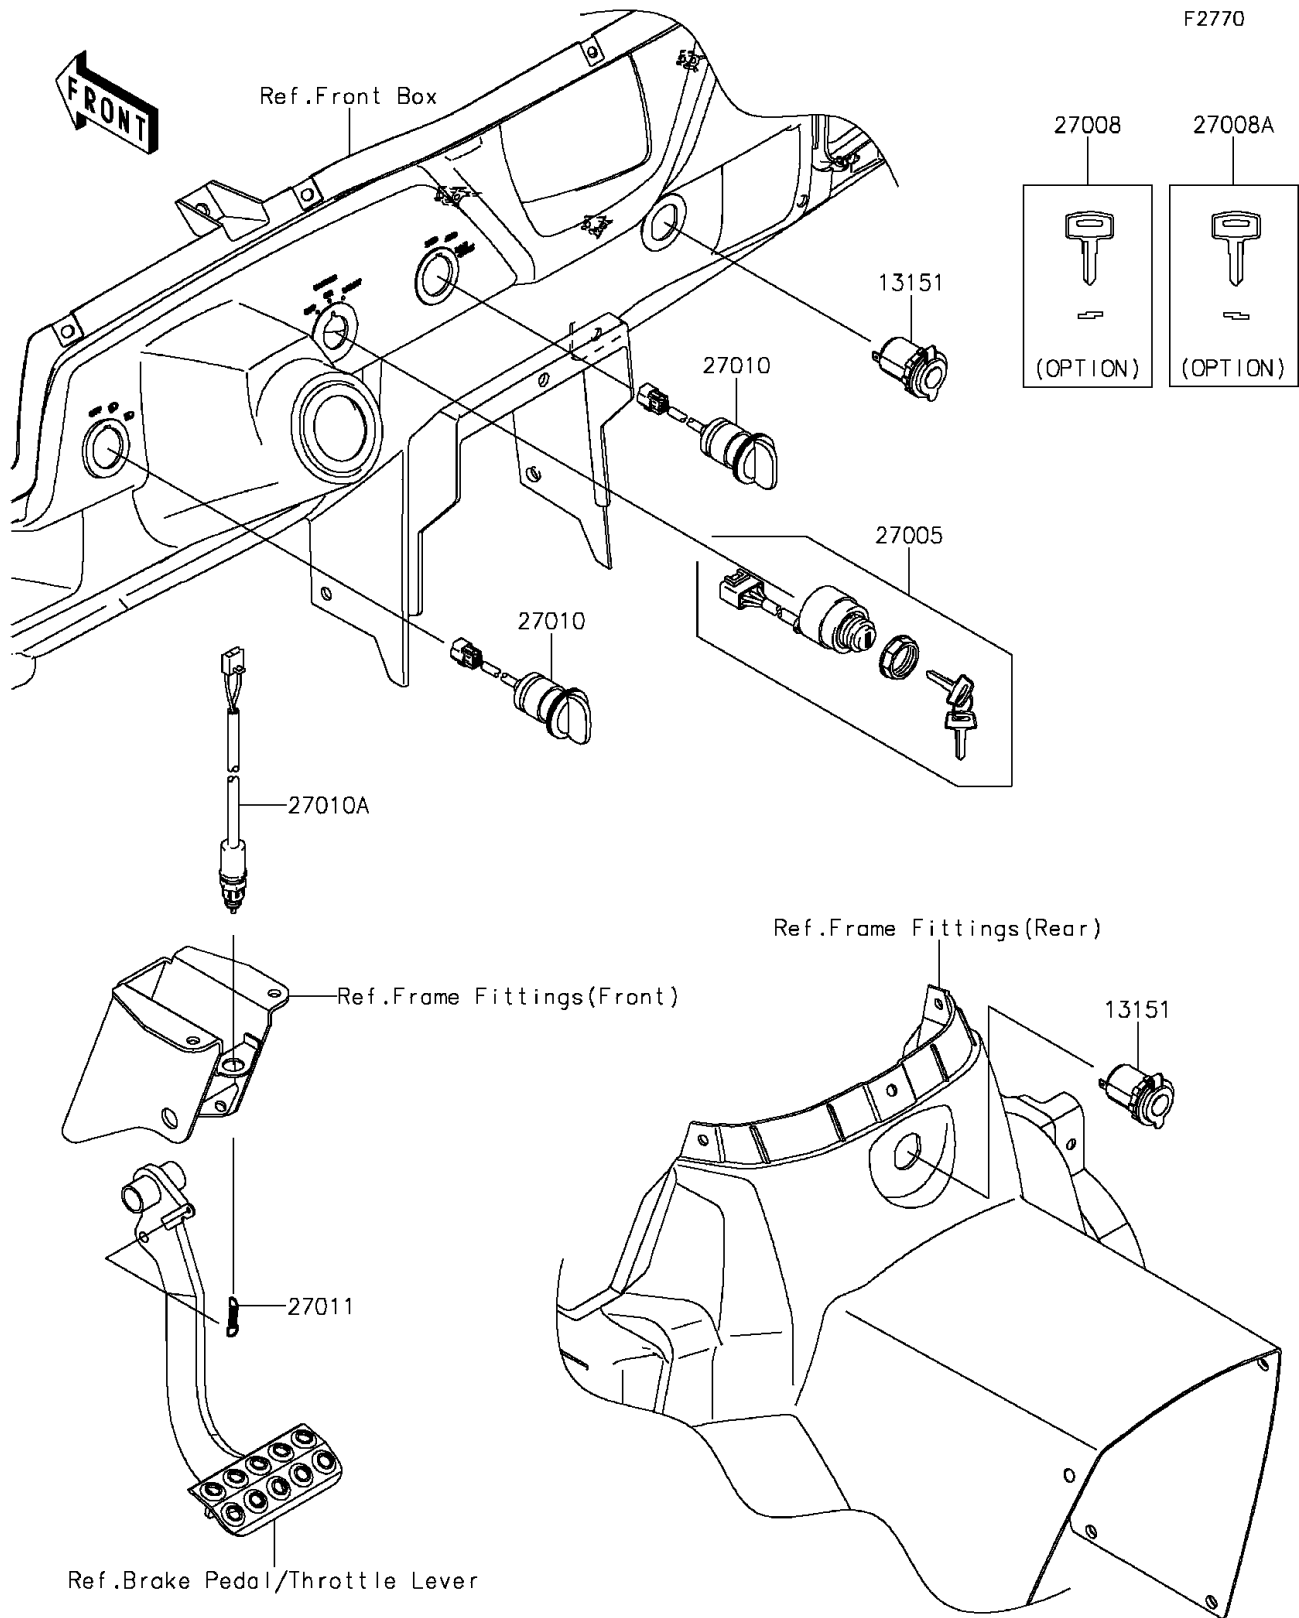

## 2015 Teryx4™ PARTS DIAGRAM

Ignition Switch

## 2015 Teryx4™ PARTS LIST

### Ignition Switch

ITEM NAME	PART NUMBER	QUANTITY
SWITCH-COMP,OUTLET,12V (Ref # 13151)	13151-0556	1
SWITCH-ASSY-IGNITION (Ref # 27005)	27005-0036	1
KEY-LOCK,BLANK (Ref # 27008)	27008-1153	1
KEY-LOCK,BLANK (Ref # 27008A)	27008-1157	1
SWITCH,HEAD LAMP (Ref # 27010)	27010-0706	1
SWITCH,BRAKE (Ref # 27010A)	27010-0724	1
SPRING,BRAKE LAMP SWITCH (Ref # 27011)	27011-006	1