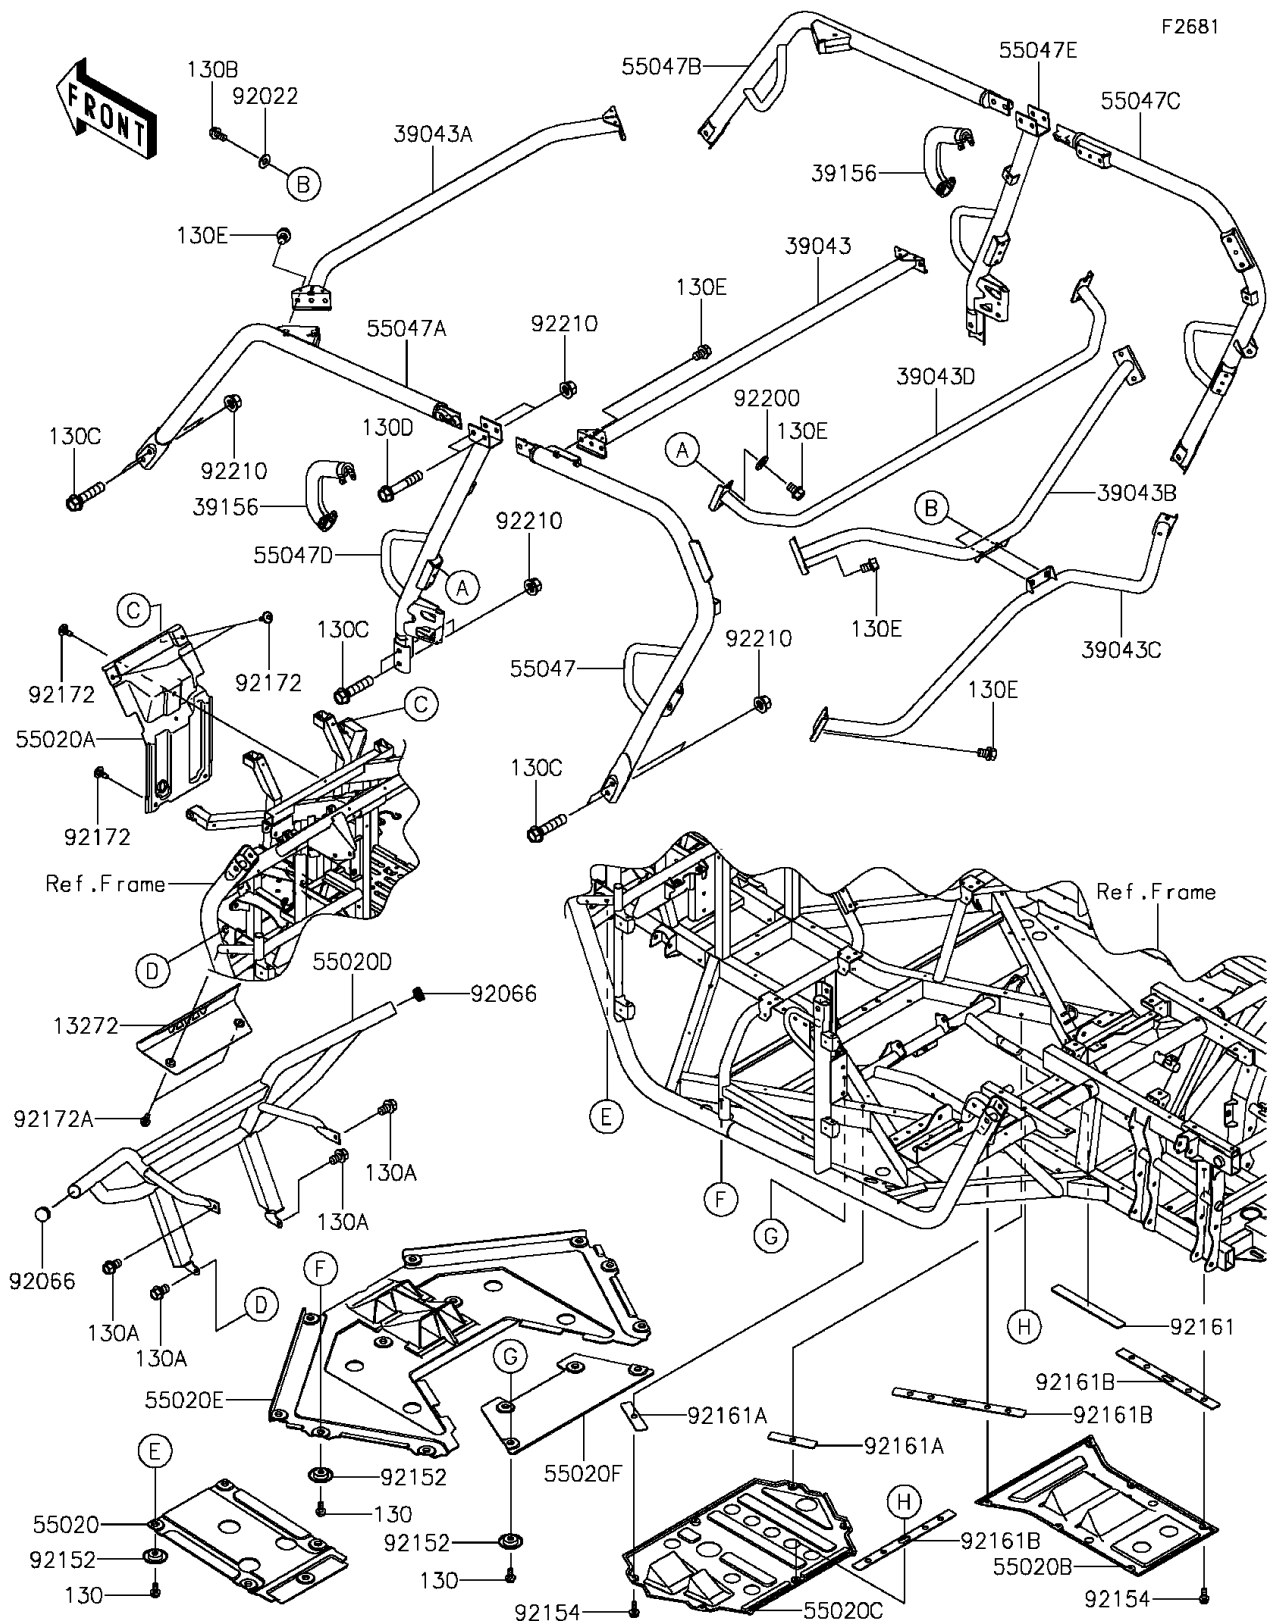

2015 Teryx4™ PARTS DIAGRAM

Guards/Cab Frame

2015 Teryx4™ PARTS LIST

Guards/Cab Frame

ITEM NAME	PART NUMBER	QUANTITY
BOLT-FLANGED,6X14 (Ref # 130)	130BA0614	1
BOLT-FLANGED,10X16 (Ref # 130A)	130BA1016	1
BOLT-FLANGED,8X16 (Ref # 130B)	130BB0816	1
BOLT-FLANGED,12X55 (Ref # 130C)	130BB1255	1
BOLT-FLANGED,12X65 (Ref # 130D)	130BB1265	1
BOLT-FLANGED,10X14 (Ref # 130E)	130CB1014	1
PLATE,T.BLACK (Ref # 13272)	13272-1433-388	1
CROSSMEMBER-COMP,UPP,RR,T.BLACK (Ref # 39043)	39043-0009-388	1
CROSSMEMBER-COMP,UPP,FR,T.BLACK (Ref # 39043A)	39043-0010-388	1
CROSSMEMBER-COMP,UPP,T.BLACK (Ref # 39043B)	39043-0011-388	1
CROSSMEMBER-COMP,LWR,T.BLACK (Ref # 39043C)	39043-0012-388	1
CROSSMEMBER-COMP,CNT,LWR,T.BLACK (Ref # 39043D)	39043-0325-388	1
PAD,SHOULDER (Ref # 39156)	39156-0939	1
GUARD,SKID,FR (Ref # 55020)	55020-0723	1
GUARD,FR FRAME (Ref # 55020A)	55020-0741	1
GUARD,SKID,RR (Ref # 55020B)	55020-0812	1
GUARD,SKID,CNT (Ref # 55020C)	55020-0815	1
GUARD,FRONT,T.BLACK (Ref # 55020D)	55020-0886-388	1
GUARD,SKID,FR MIDDLE (Ref # 55020E)	55020-0890	1
GUARD (Ref # 55020F)	55020-1883	1
BAR-COMP,C-PILLAR,LH,T.BLACK (Ref # 55047)	55047-0031-388	1
BAR-COMP,A-PILLAR,LH,T.BLACK (Ref # 55047A)	55047-0037-388	1
BAR-COMP,A-PILLAR,RH,T.BLACK (Ref # 55047B)	55047-0038-388	1
BAR-COMP,C-PILLAR,RH,T.BLACK (Ref # 55047C)	55047-0046-388	1
BAR-COMP,B-PILLAR,LH,T.BLACK (Ref # 55047D)	55047-0349-388	1
BAR-COMP,B-PILLAR,RH,T.BLACK (Ref # 55047E)	55047-0350-388	1
WASHER,8.5X20X1.6,BLACK (Ref # 92022)	92022-1317	1
PLUG (Ref # 92066)	92066-7503	1
COLLAR (Ref # 92152)	92152-0784	1

2015 Teryx4™ PARTS LIST

Guards/Cab Frame

ITEM NAME	PART NUMBER	QUANTITY
BOLT,FLANGED,6X16 (Ref # 92154)	92154-0887	1
DAMPER,32X270X3 (Ref # 92161)	92161-1597	1
DAMPER,32X140X3 (Ref # 92161A)	92161-1598	1
DAMPER,32X390X3 (Ref # 92161B)	92161-1599	1
SCREW,6X16 (Ref # 92172)	92172-0826	1
SCREW,TAPPING,6X16 (Ref # 92172A)	92172-0869	1
WASHER,10.2X23X2.5 (Ref # 92200)	92200-7506	1
NUT,12MM (Ref # 92210)	92210-0603	1