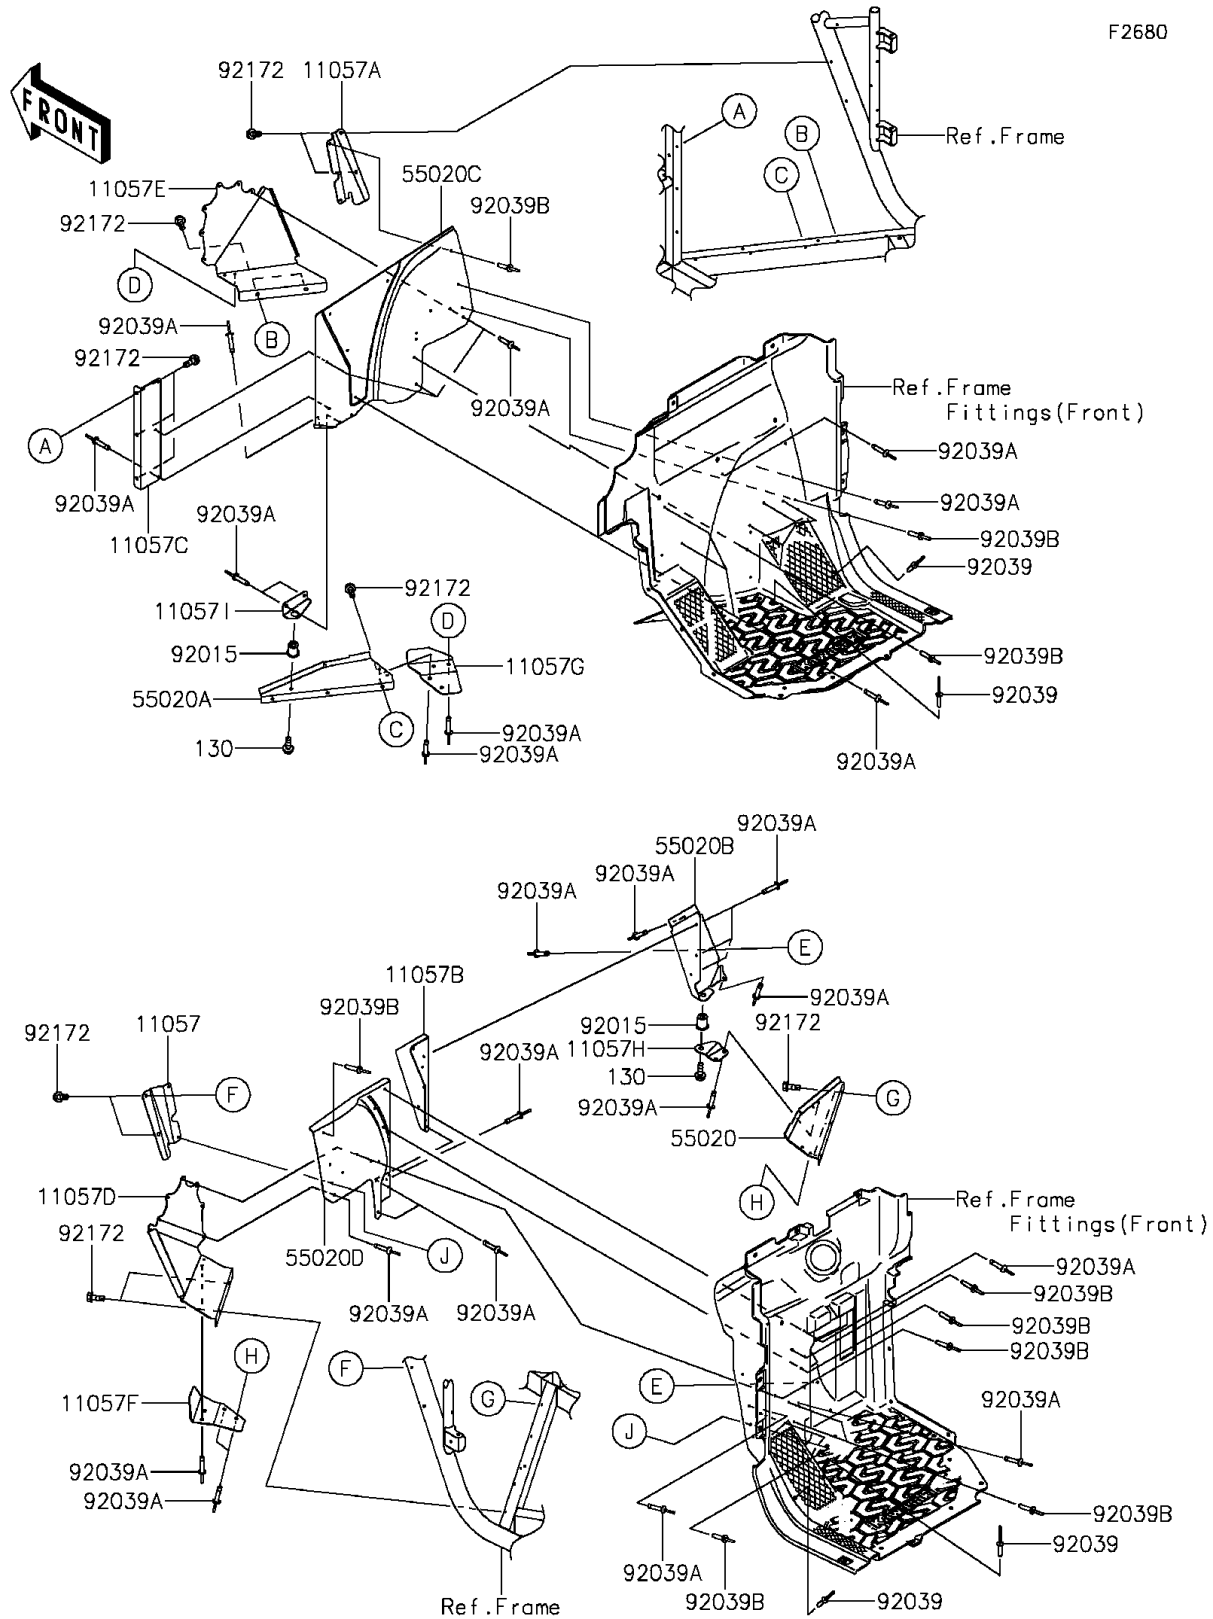

## 2015 Teryx4™ PARTS DIAGRAM

Guard(s)

F2680

## 2015 Teryx4™ PARTS LIST

Guard(s)

ITEM NAME	PART NUMBER	QUANTITY
BOLT-FLANGED,6X18 (Ref # 130)	130BA0618	1
BRACKET (Ref # 11057)	11057-0343	1
BRACKET (Ref # 11057A)	11057-0344	1
BRACKET (Ref # 11057B)	11057-0345	1
BRACKET (Ref # 11057C)	11057-0346	1
BRACKET (Ref # 11057D)	11057-0347	1
BRACKET (Ref # 11057E)	11057-0348	1
BRACKET (Ref # 11057F)	11057-0349	1
BRACKET (Ref # 11057G)	11057-0350	1
BRACKET (Ref # 11057H)	11057-0351	1
BRACKET (Ref # 11057I)	11057-0352	1
GUARD,FLOOR,LH,IN (Ref # 55020)	55020-1978	1
GUARD,FLOOR,RH,IN (Ref # 55020A)	55020-1979	1
GUARD,FLOOR COVER (Ref # 55020B)	55020-1981	1
GUARD,FLOOR COVER (Ref # 55020C)	55020-1982	1
GUARD,FLOOR COVER (Ref # 55020D)	55020-1983	1
NUT (Ref # 92015)	92015-1700	1
RIVET,4.0X17.5 (Ref # 92039)	92039-0703	1
RIVET,4.8X23.3 (Ref # 92039A)	92039-0772	1
RIVET (Ref # 92039B)	92039-3778	1
SCREW,TAPPING,6X16 (Ref # 92172)	92172-0869	1