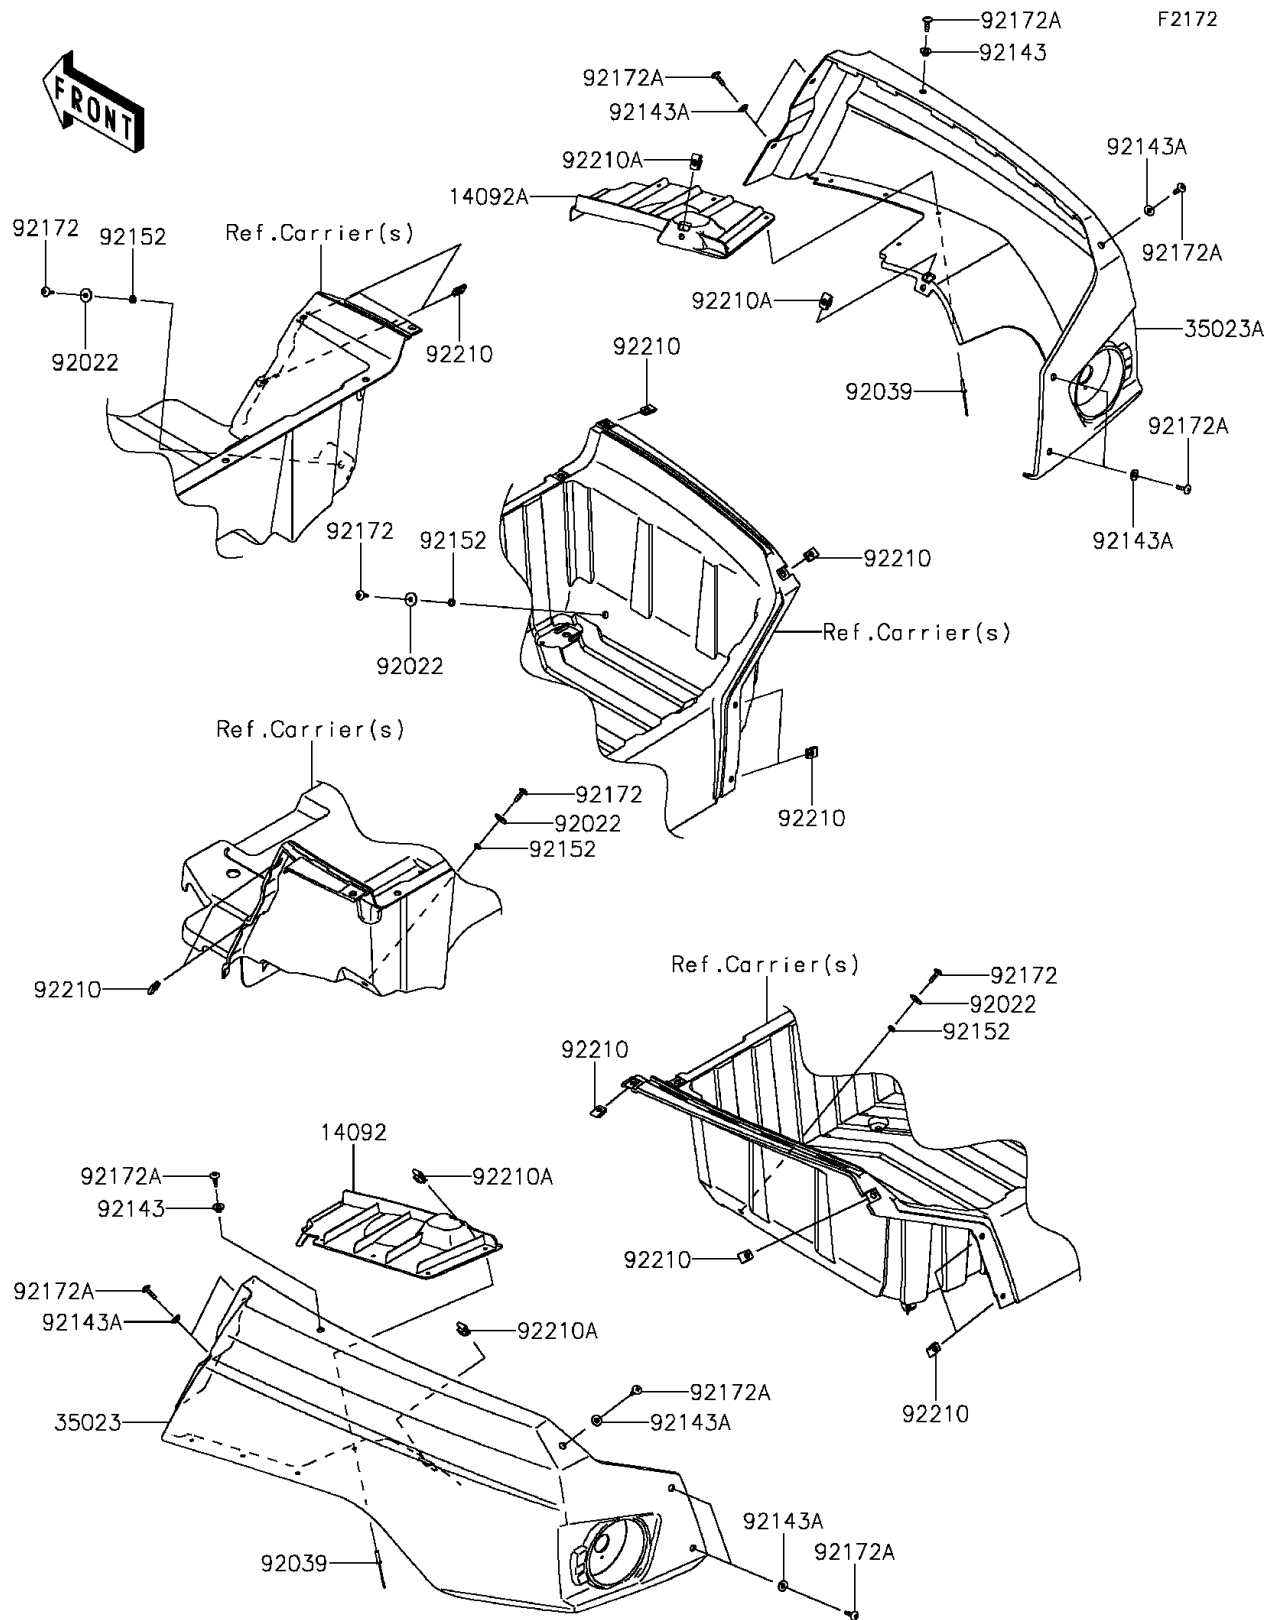

2015 Teryx4™ PARTS DIAGRAM

Rear Fender(s)

2015 Teryx4™ PARTS LIST

Rear Fender(s)

ITEM NAME	PART NUMBER	QUANTITY
COVER,INNER,LH (Ref # 14092)	14092-0863	1
COVER,INNER,RH (Ref # 14092A)	14092-0864	1
FENDER-REAR,LH,S.BLACK (Ref # 35023)	35023-0307-839	1
FENDER-REAR,RH,S.BLACK (Ref # 35023A)	35023-0308-839	1
WASHER,6.5X20X1.6,BLACK (Ref # 92022)	92022-1346	1
RIVET,4.9X19.8 (Ref # 92039)	92039-0704	1
COLLAR (Ref # 92143)	92143-1057	1
COLLAR (Ref # 92143A)	92143-1087	1
COLLAR,6.3X10X3 (Ref # 92152)	92152-1834	1
SCREW,6X18 (Ref # 92172)	92172-0002	1
SCREW,TAPPING,6X20 (Ref # 92172A)	92172-0488	1
NUT,LEAF SPRING,6MM (Ref # 92210)	92210-0624	1
NUT,6MM (Ref # 92210A)	92210-0891	1