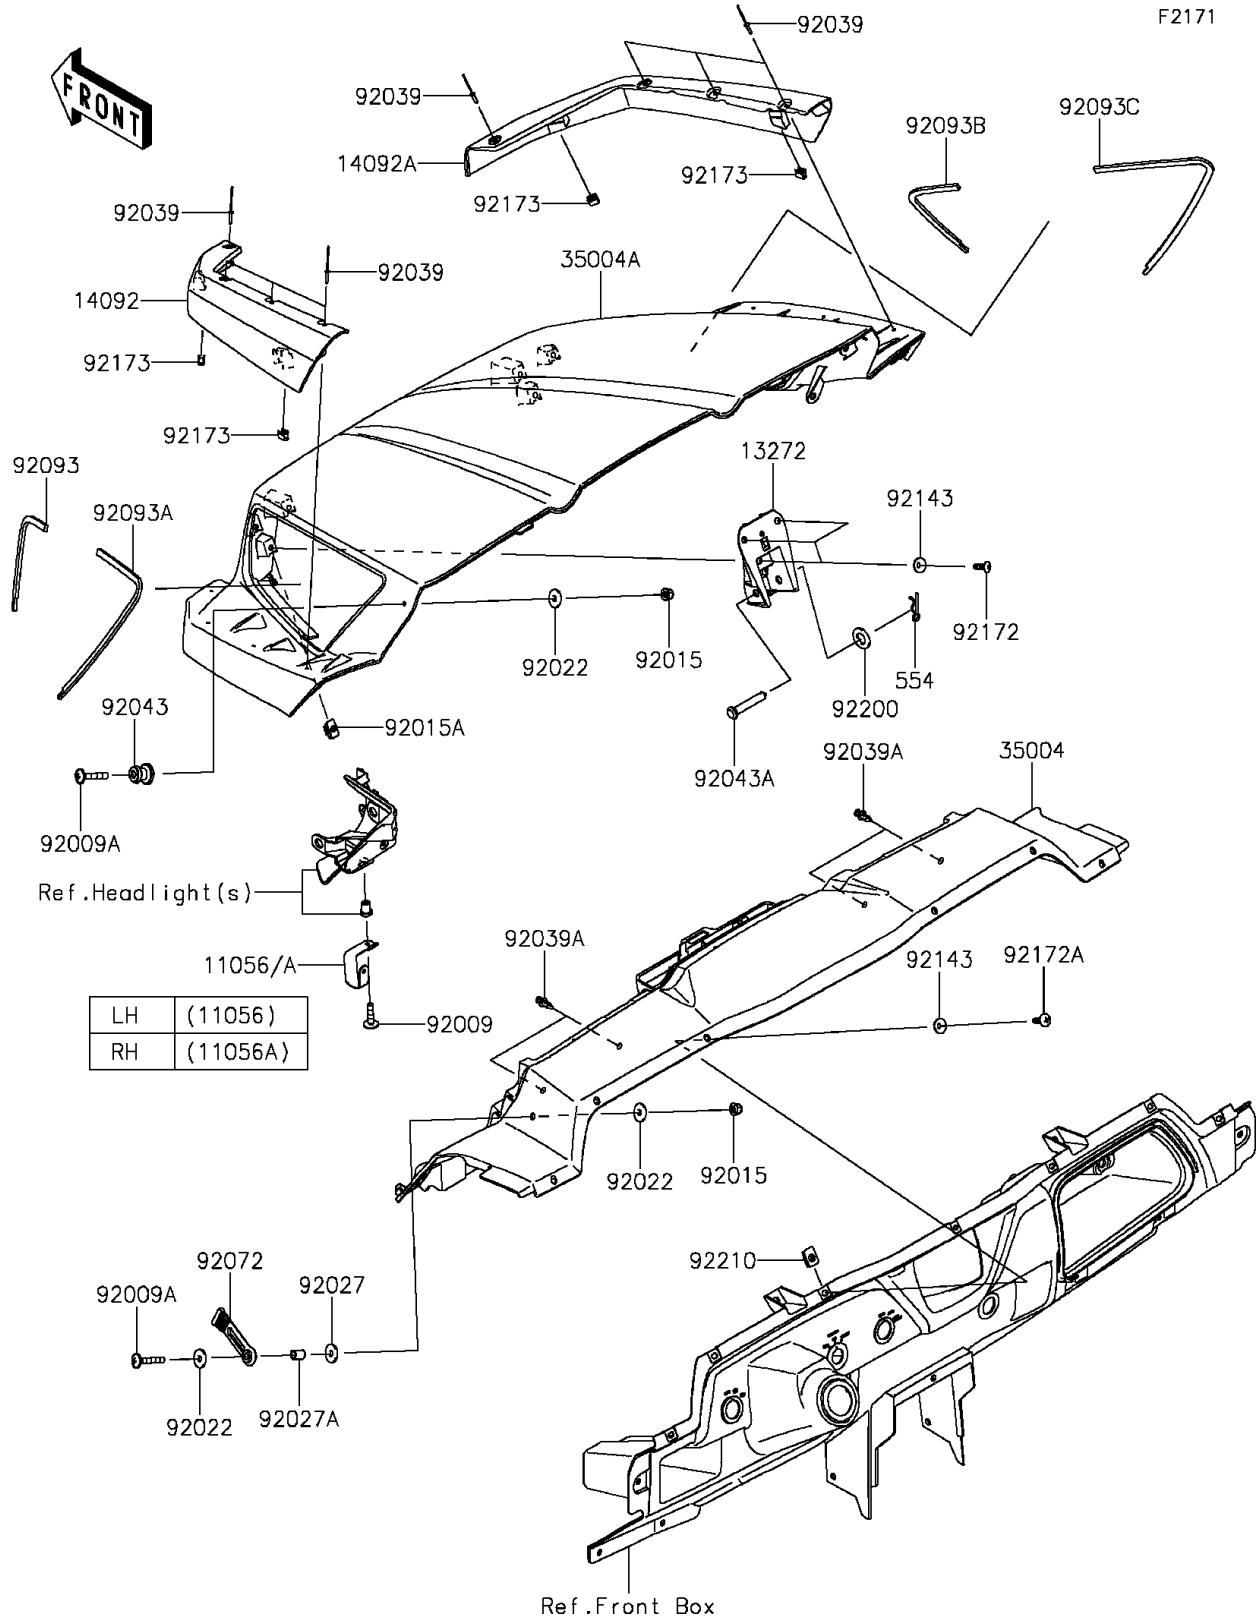

2015 Teryx4™ PARTS DIAGRAM

Front Fender(s)

LH	(11056)
RH	(11056A)

2015 Teryx4™ PARTS LIST

Front Fender(s)

ITEM NAME	PART NUMBER	QUANTITY
PIN-SNAP,12MM (Ref # 554)	554DA1200	1
BRACKET,LH (Ref # 11056)	11056-0129	1
BRACKET,RH (Ref # 11056A)	11056-0130	1
PLATE (Ref # 13272)	13272-0871	1
COVER,OVER FENDER,LH,S.BLACK (Ref # 14092)	14092-0746-839	1
COVER,OVER FENDER,RH,S.BLACK (Ref # 14092A)	14092-0756-839	1
FENDER-FRONT,RR,S.BLACK (Ref # 35004)	35004-0325-839	1
FENDER-FRONT,FR,S.BLACK (Ref # 35004A)	35004-0333-839	1
SCREW,6X25 (Ref # 92009)	92009-1465	1
SCREW,6X35 (Ref # 92009A)	92009-1672	1
NUT,LOCK,FLANGED,6MM (Ref # 92015)	92015-1339	1
NUT,5MM (Ref # 92015A)	92015-1627	1
WASHER,6.5X20X1.6 (Ref # 92022)	92022-125	1
COLLAR,L=5.1 (Ref # 92027)	92027-1260	1
COLLAR,6.8X10X12 (Ref # 92027A)	92027-162	1
RIVET,4.9X19.8 (Ref # 92039)	92039-0704	1
RIVET (Ref # 92039A)	92039-1229	1
PIN (Ref # 92043)	92043-0197	1
PIN,12.4X72.4 (Ref # 92043A)	92043-0716	1
BAND (Ref # 92072)	92072-0144	1
SEAL,FR,LH (Ref # 92093)	92093-0168	1
SEAL,RR,LH (Ref # 92093A)	92093-0169	1
SEAL,FR,RH (Ref # 92093B)	92093-0170	1
SEAL,RR,RH (Ref # 92093C)	92093-0171	1
COLLAR (Ref # 92143)	92143-1087	1
SCREW,5X16 (Ref # 92172)	92172-0322	1
SCREW,TAPPING,6X20 (Ref # 92172A)	92172-0488	1
CLAMP (Ref # 92173)	92173-0104	1
WASHER,13X24X2 (Ref # 92200)	92200-0451	1

2015 Teryx4™ PARTS LIST

Front Fender(s)

ITEM NAME	PART NUMBER	QUANTITY
NUT,LEAF SPRING,6MM (Ref # 92210)	92210-0624	1