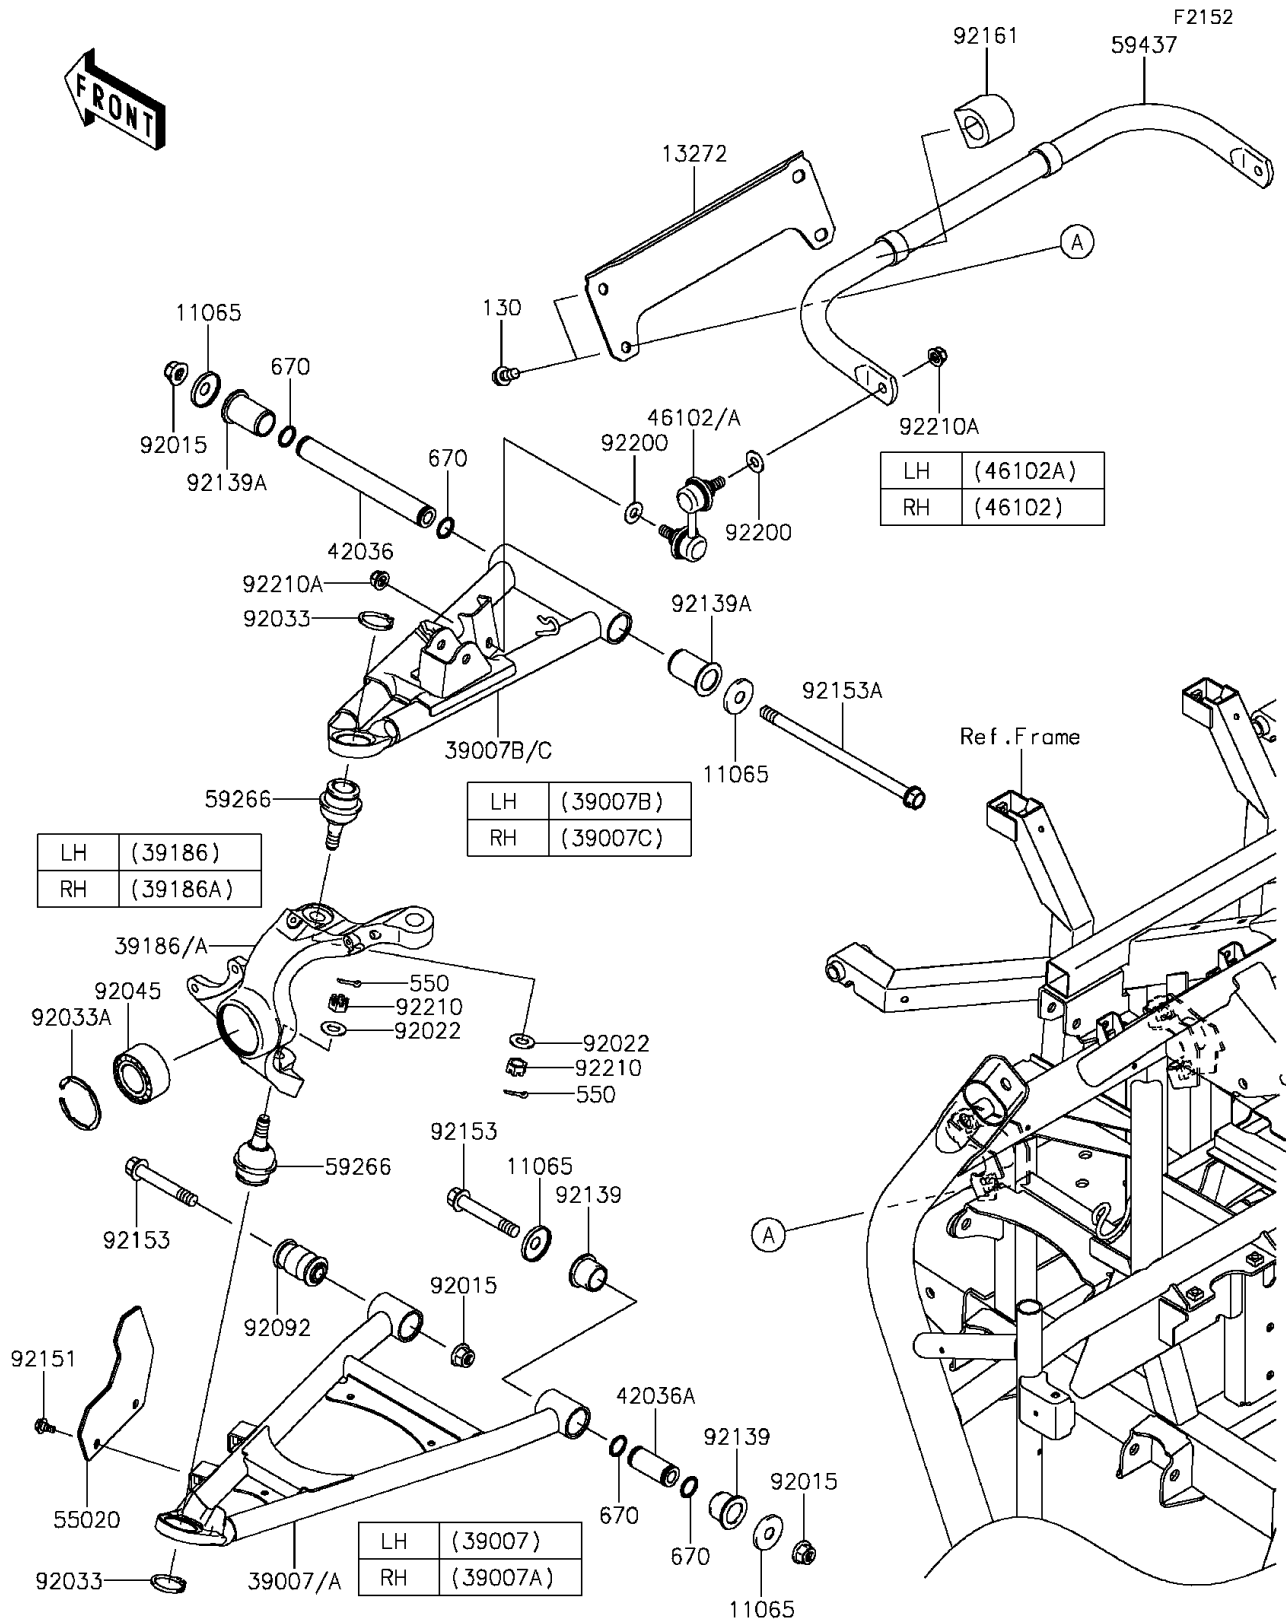

2015 Teryx4™ PARTS DIAGRAM

Front Suspension

2015 Teryx4™ PARTS LIST

Front Suspension

ITEM NAME	PART NUMBER	QUANTITY
BOLT-FLANGED,10X16 (Ref # 130)	130CA1016	1
PIN-COTTER,3.0X25 (Ref # 550)	550AA3025	1
O RING,18MM (Ref # 670)	670B2018	1
CAP (Ref # 11065)	11065-0253	1
PLATE (Ref # 13272)	13272-1650	1
ARM-SUSP,FR,LWR,LH,BLACK (Ref # 39007)	39007-0364-10	1
ARM-SUSP,FR,LWR,RH,BLACK (Ref # 39007A)	39007-0365-10	1
ARM-SUSP,FR,UPP,LH,BLACK (Ref # 39007B)	39007-0367-10	1
ARM-SUSP,FR,UPP,RH,BLACK (Ref # 39007C)	39007-0368-10	1
KNUCKLE,FR,LH (Ref # 39186)	39186-0311	1
KNUCKLE,FR,RH (Ref # 39186A)	39186-0312	1
SLEEVE (Ref # 42036)	42036-0061	1
SLEEVE (Ref # 42036A)	42036-0062	1
ROD,STABILIZER,RH (Ref # 46102)	46102-0100	1
ROD,STABILIZER,LH (Ref # 46102A)	46102-0101	1
GUARD,FRONT ARM (Ref # 55020)	55020-0839	1
JOINT-BALL (Ref # 59266)	59266-0014	1
STABILIZER,FR (Ref # 59437)	59437-0010	1
NUT,LOCK,FLANGED,12MM (Ref # 92015)	92015-1433	1
WASHER (Ref # 92022)	92022-1831	1
RING-SNAP,C-TYPE,32MM (Ref # 92033)	92033-1262	1
RING-SNAP,55MM (Ref # 92033A)	92033-1274	1
BEARING-BALL,DAC3055W-3CS31 (Ref # 92045)	92045-0123	1
BUSHING-RUBBER (Ref # 92092)	92092-0555	1
BUSHING (Ref # 92139)	92139-0231	1
BUSHING,22.4X28.2X46 (Ref # 92139A)	92139-0806	1
BOLT,FLANGED,6X13 (Ref # 92151)	92151-1703	1
BOLT,FLANGED,12X76.5 (Ref # 92153)	92153-1733	1
BOLT,FLANGED,12X213 (Ref # 92153A)	92153-1958	1

2015 Teryx4™ PARTS LIST

Front Suspension

ITEM NAME	PART NUMBER	QUANTITY
DAMPER (Ref # 92161)	92161-1508	1
WASHER,10.3X23X1.6 (Ref # 92200)	92200-2009	1
NUT,CASTLE,12MM (Ref # 92210)	92210-0395	1
NUT,LOCK,FLANGED,10MM (Ref # 92210A)	92210-1080	1