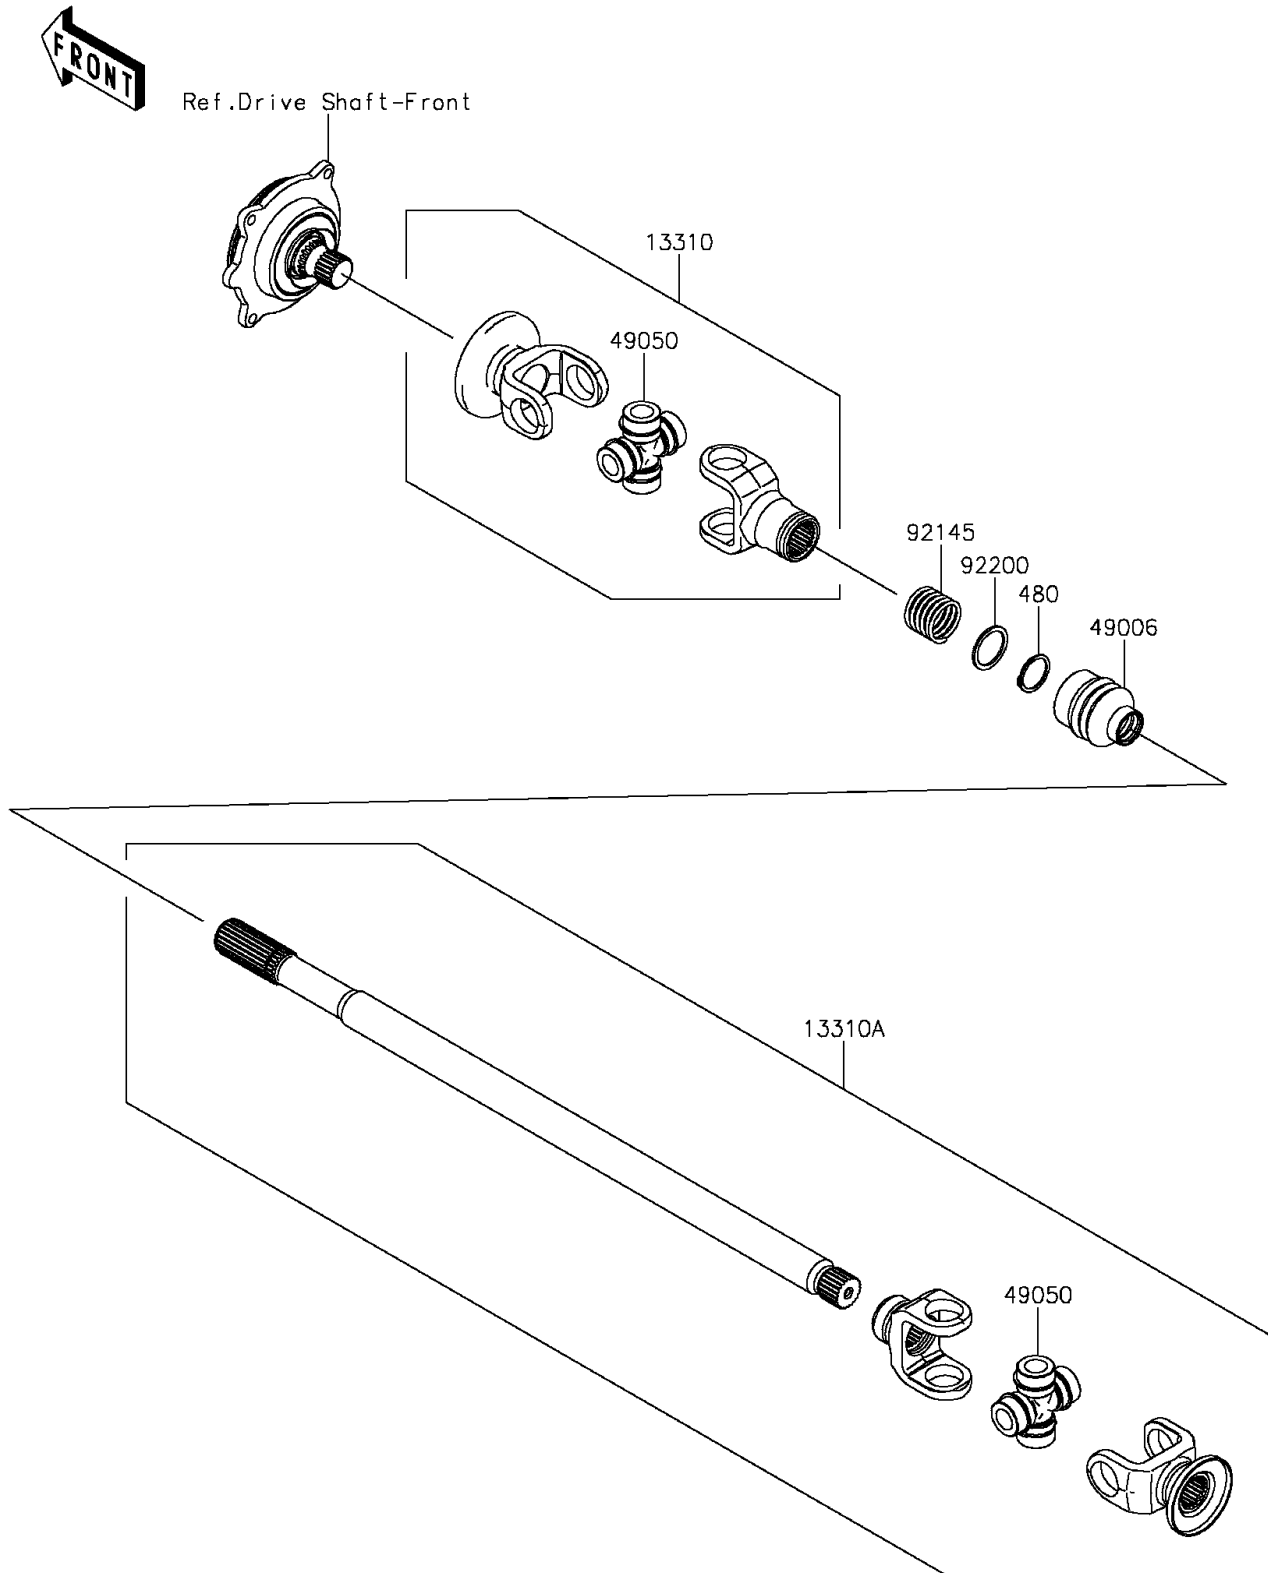

2015 Teryx4™ PARTS DIAGRAM

Drive Shaft-Propeller

E3135

2015 Teryx4™ PARTS LIST

Drive Shaft-Propeller

ITEM NAME	PART NUMBER	QUANTITY
CIRCLIP-TYPE-C,24MM (Ref # 480)	480J2400	1
SHAFT-ASSY,FRONT GEAR SIDE (Ref # 13310)	13310-0031	1
SHAFT-ASSY,FRONT ENG SIDE (Ref # 13310A)	13310-0032	1
BOOT,GEAR ASSY SIDE (Ref # 49006)	49006-0108	1
SPIDER (Ref # 49050)	49050-0034	1
SPRING (Ref # 92145)	92145-0823	1
WASHER,25X31X1.5 (Ref # 92200)	92200-0600	1