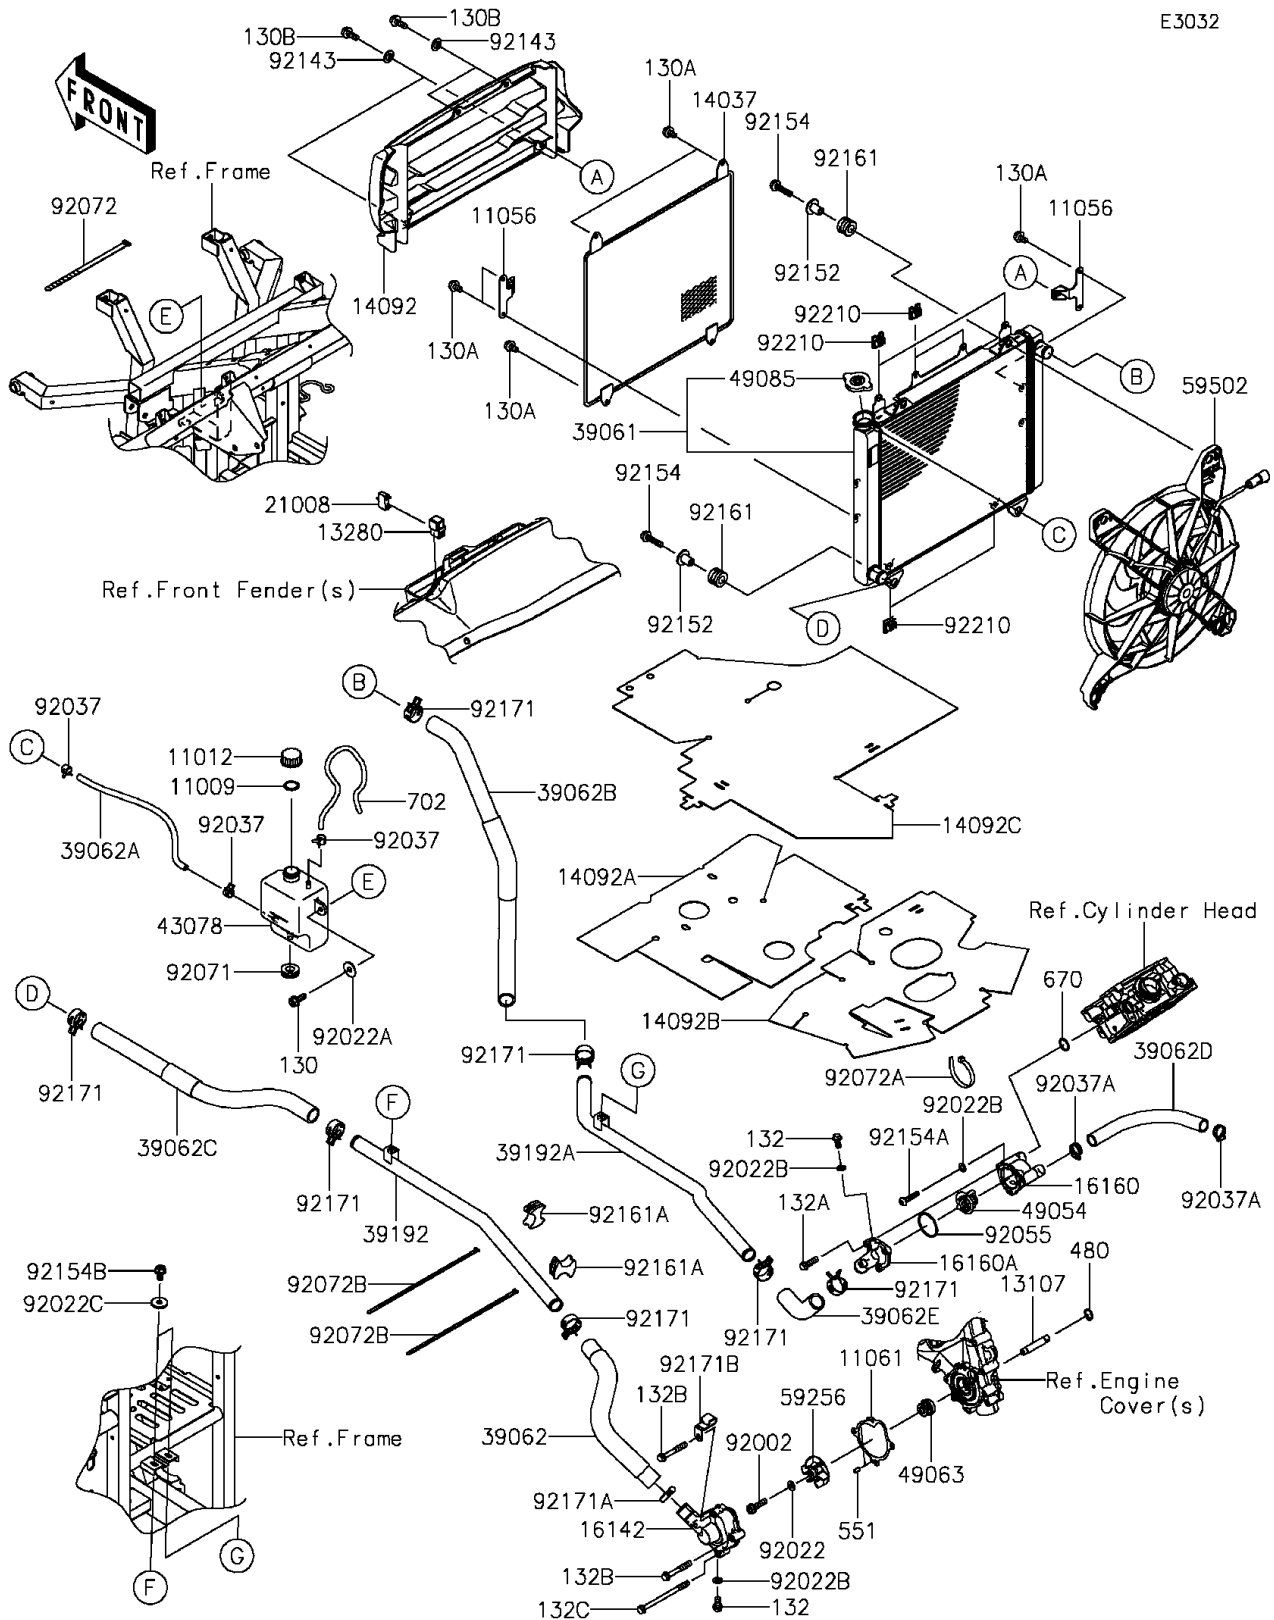

2015 Teryx4™ PARTS DIAGRAM

Radiator

E3032

2015 Teryx4™ PARTS LIST

Radiator

ITEM NAME	PART NUMBER	QUANTITY
GASKET,RESERVOIR TANK CAP (Ref # 11009)	11009-1145	1
CAP (Ref # 11012)	11012-1084	1
BRACKET (Ref # 11056)	11056-0722	1
GASKET,WATER PUMP COVER (Ref # 11061)	11061-0731	1
SHAFT,WATER PUMP (Ref # 13107)	13107-0719	1
HOLDER,BREAKER (Ref # 13280)	13280-0082	1
SCREEN (Ref # 14037)	14037-0739	1
COVER,RADIATOR,F.BLACK (Ref # 14092)	14092-0086-6Z	1
COVER,HEAT GUARD,FR (Ref # 14092A)	14092-1060	1
COVER,HEAT GUARD,RR (Ref # 14092B)	14092-1061	1
COVER,CHAMBER (Ref # 14092C)	14092-1142	1
COVER-PUMP,WATER (Ref # 16142)	16142-0705	1
BODY,THERMOSTAT,LWR (Ref # 16160)	16160-0734	1
BODY,THERMOSTAT,UPP (Ref # 16160A)	16160-0735	1
BREAKER,RAD. FAN,20A (Ref # 21008)	21008-0554	1
RADIATOR-ASSY (Ref # 39061)	39061-0568	1
HOSE-COOLING,WATER PUMP IN (Ref # 39062)	39062-0580	1
HOSE-COOLING,RESERVOIR-RAD. (Ref # 39062A)	39062-0582	1
HOSE-COOLING,RADIATOR IN (Ref # 39062B)	39062-0619	1
HOSE-COOLING,RADIATOR OUT (Ref # 39062C)	39062-0620	1
HOSE-COOLING,RR HEAD-THERMO. (Ref # 39062D)	39062-0621	1
HOSE-COOLING,THERMO OUT (Ref # 39062E)	39062-0669	1
PIPE-WATER,LH (Ref # 39192)	39192-0569	1
PIPE-WATER,RH (Ref # 39192A)	39192-0571	1
RESERVOIR (Ref # 43078)	43078-0070	1
THERMOSTAT (Ref # 49054)	49054-1055	1
SEAL-MECHANICAL,WATER (Ref # 49063)	49063-1055	1
CAP-ASSY-PRESSURE (Ref # 49085)	49085-0005	1
IMPELLER (Ref # 59256)	59256-0555	1