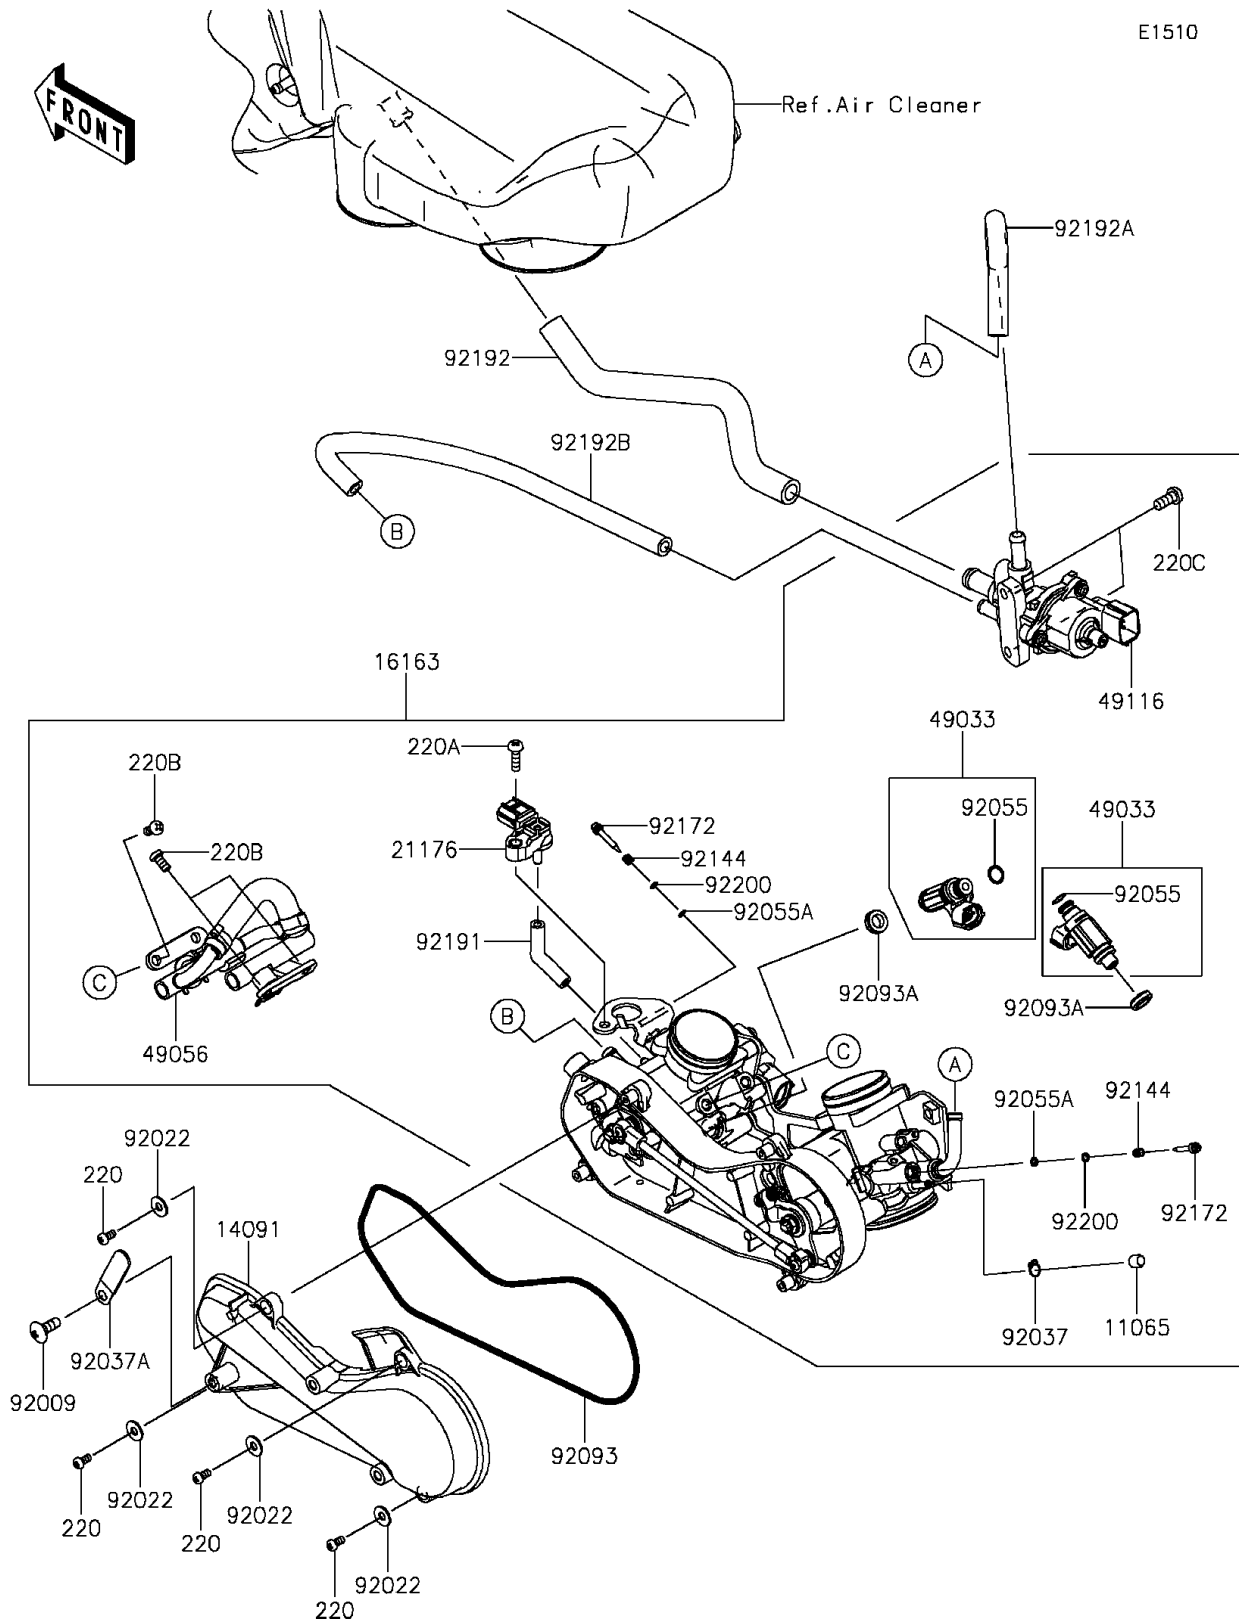

2015 Teryx4™ PARTS DIAGRAM

Throttle

2015 Teryx4™ PARTS LIST

Throttle

ITEM NAME	PART NUMBER	QUANTITY
SCREW-PAN-CROS,4X8 (Ref # 220)	220AA0408	1
SCREW-PAN-CROS,5X16 (Ref # 220A)	220AA0516	1
SCREW-PAN-CROS,6X12 (Ref # 220B)	220AA0612	1
SCREW-PAN-CROS,6X14 (Ref # 220C)	220AA0614	1
CAP (Ref # 11065)	11065-0072	1
COVER,THROTTLE LINK (Ref # 14091)	14091-1731	1
THROTTLE-ASSY,36EIS (Ref # 16163)	16163-0790	1
SENSOR,PRESSURE (Ref # 21176)	21176-0111	1
NOZZLE-INJECTION (Ref # 49033)	49033-0011	1
PIPE-INJECTION (Ref # 49056)	49056-0033	1
VALVE-ASSY,ISC (Ref # 49116)	49116-0021	1
SCREW,6X12 (Ref # 92009)	92009-1480	1
WASHER,5.2X13X1 (Ref # 92022)	92022-1380	1
CLAMP,TUBE (Ref # 92037)	92037-1124	1
CLAMP,L=45 (Ref # 92037A)	92037-1539	1
RING-O,INJECTION NOZZLE (Ref # 92055)	92055-1622	1
RING-O,AIR SCREW (Ref # 92055A)	92055-1658	1
SEAL (Ref # 92093)	92093-0082	1
SEAL (Ref # 92093A)	92093-0127	1
SPRING,THROTTLE STOP SCREW (Ref # 92144)	92144-1674	1
SCREW (Ref # 92172)	92172-0156	1
TUBE,3.2X7.4X70 (Ref # 92191)	92191-1552	1
TUBE,ISC-CHAMBER (Ref # 92192)	92192-0948	1
TUBE,ISC-THROTTLE RR (Ref # 92192A)	92192-1211	1
TUBE,ISC-THROTTLE FR (Ref # 92192B)	92192-1212	1
WASHER,PILOT AIR SCREW (Ref # 92200)	92200-1564	1