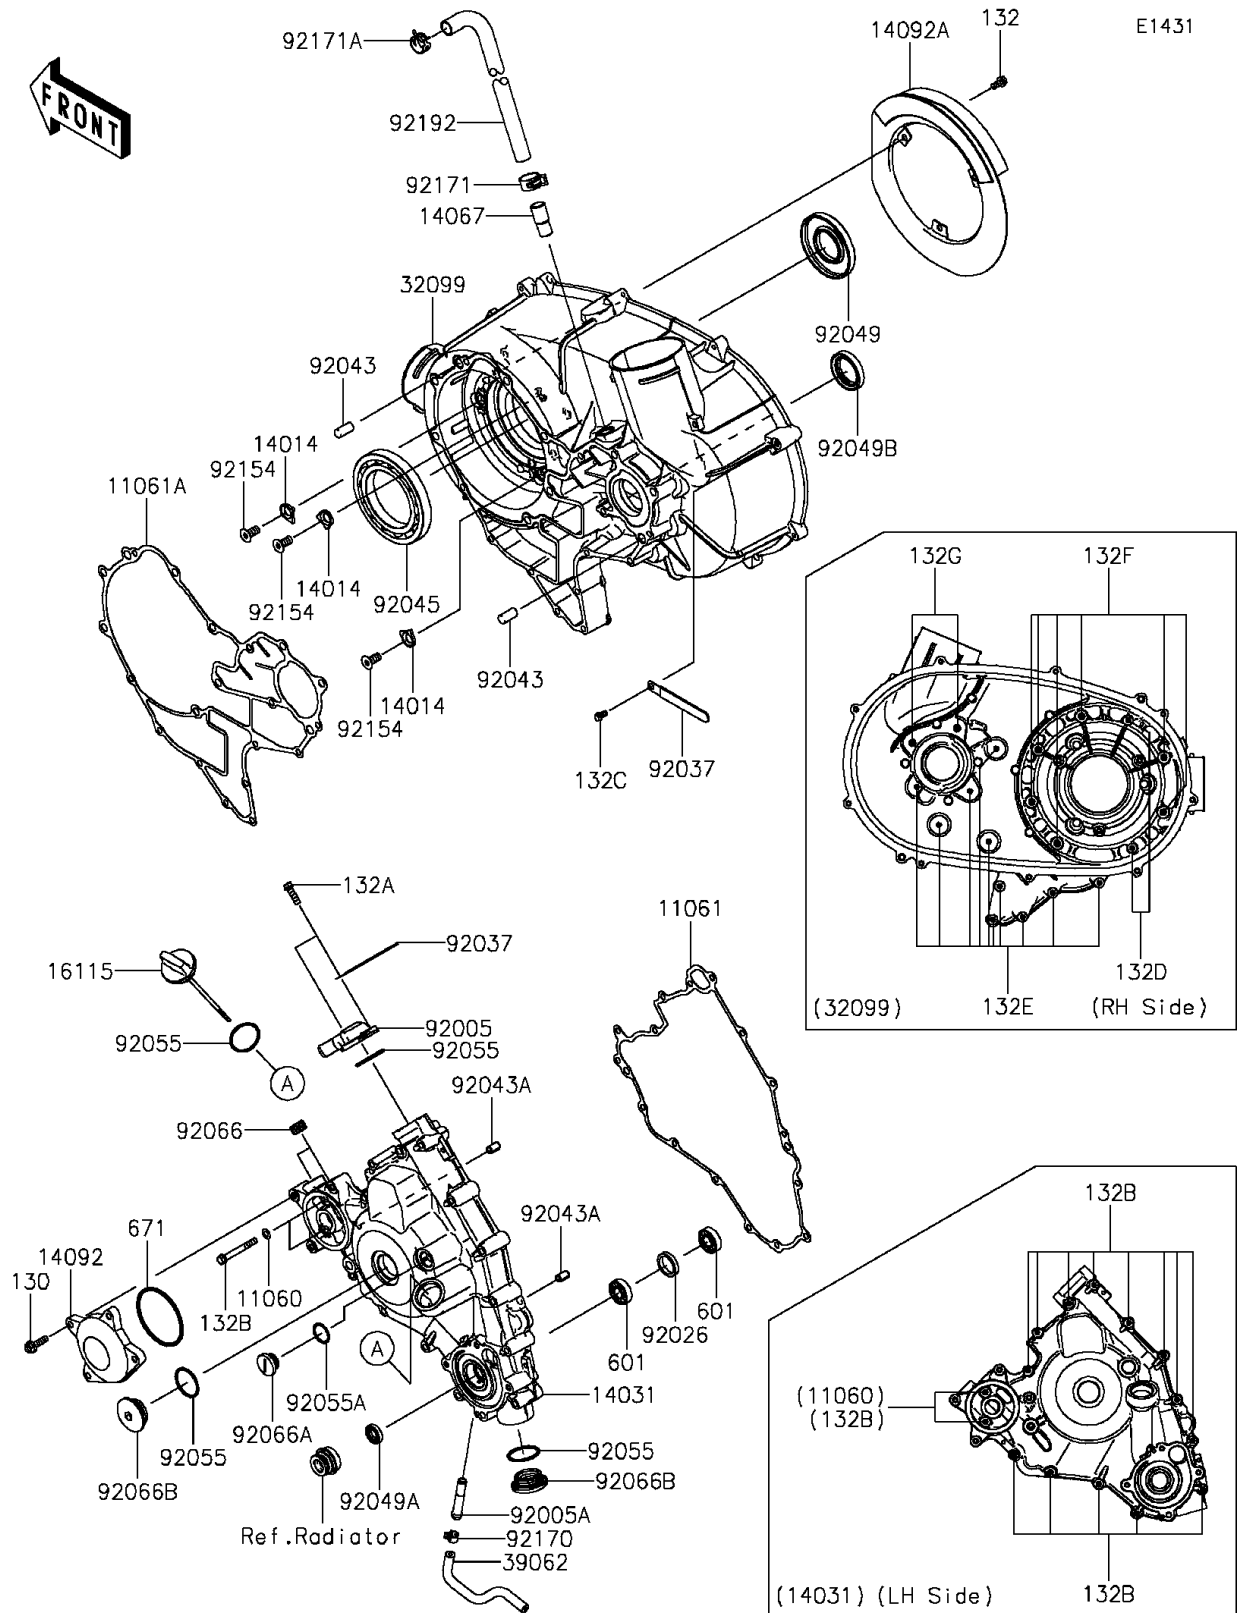

2015 Teryx4™ PARTS DIAGRAM

Engine Cover(s)

2015 Teryx4™ PARTS LIST

Engine Cover(s)

ITEM NAME	PART NUMBER	QUANTITY
BOLT-FLANGED,6X22 (Ref # 130)	130CA0622	1
BOLT-FLANGED-SMALL,6X12 (Ref # 132)	132BA0612	1
BOLT-FLANGED-SMALL,6X20 (Ref # 132A)	132BA0620	1
BOLT-FLANGED-SMALL,6X50 (Ref # 132B)	132BA0650	1
BOLT-FLANGED-SMALL,6X12 (Ref # 132C)	132BD0612	1
BOLT-FLANGED-SMALL,6X30 (Ref # 132D)	132BD0630	1
BOLT-FLANGED-SMALL,6X45 (Ref # 132E)	132BD0645	1
BOLT-FLANGED-SMALL,8X35 (Ref # 132F)	132BD0835	1
BOLT-FLANGED-SMALL,8X50 (Ref # 132G)	132BD0850	1
GASKET,6.2X12X0.3 (Ref # 11060)	11060-1994	1
GASKET,GENERATOR COVER (Ref # 11061)	11061-0728	1
GASKET,CVT CASE (Ref # 11061A)	11061-0729	1
PLATE-POSITION (Ref # 14014)	14014-0556	1
COVER-GENERATOR (Ref # 14031)	14031-0589	1
FITTING,BREATHER (Ref # 14067)	14067-006	1
COVER,OIL COOLER (Ref # 14092)	14092-0877	1
COVER (Ref # 14092A)	14092-1051	1
CAP-OIL FILLER (Ref # 16115)	16115-0705	1
CASE,CVT (Ref # 32099)	32099-0765	1
HOSE-COOLING,DRAIN (Ref # 39062)	39062-0598	1
FITTING (Ref # 92005)	92005-0712	1
FITTING (Ref # 92005A)	92005-1264	1
SPACER,22X28X5 (Ref # 92026)	92026-0711	1
CLAMP (Ref # 92037)	92037-1993	1
PIN,10X20 (Ref # 92043)	92043-0142	1
PIN,6.2X8X14 (Ref # 92043A)	92043-1263	1
BEARING-BALL,16014CS45 (Ref # 92045)	92045-0709	1
SEAL-OIL,35X77X9 (Ref # 92049)	92049-0713	1
SEAL-OIL,SC 12X22X5 (Ref # 92049A)	92049-1228	1

2015 Teryx4™ PARTS LIST

Engine Cover(s)

ITEM NAME	PART NUMBER	QUANTITY
SEAL-OIL,HTC 30X45X8 (Ref # 92049B)	92049-1575	1
RING-O,31.2X2.4 (Ref # 92055)	92055-0724	1
RING-O,20X2 (Ref # 92055A)	92055-1146	1
PLUG,PT3/8X10 (Ref # 92066)	92066-0003	1
PLUG,COVER (Ref # 92066A)	92066-0011	1
PLUG (Ref # 92066B)	92066-0712	1
BOLT,FLAT,8X13.6 (Ref # 92154)	92154-0978	1
CLAMP (Ref # 92170)	92170-1493	1
CLAMP (Ref # 92171)	92171-0329	1
CLAMP (Ref # 92171A)	92171-1277	1
TUBE,BREATHER (Ref # 92192)	92192-0945	1
BEARING-BALL (Ref # 601)	601A6001	1
O RING,65MM (Ref # 671)	671B2565	1