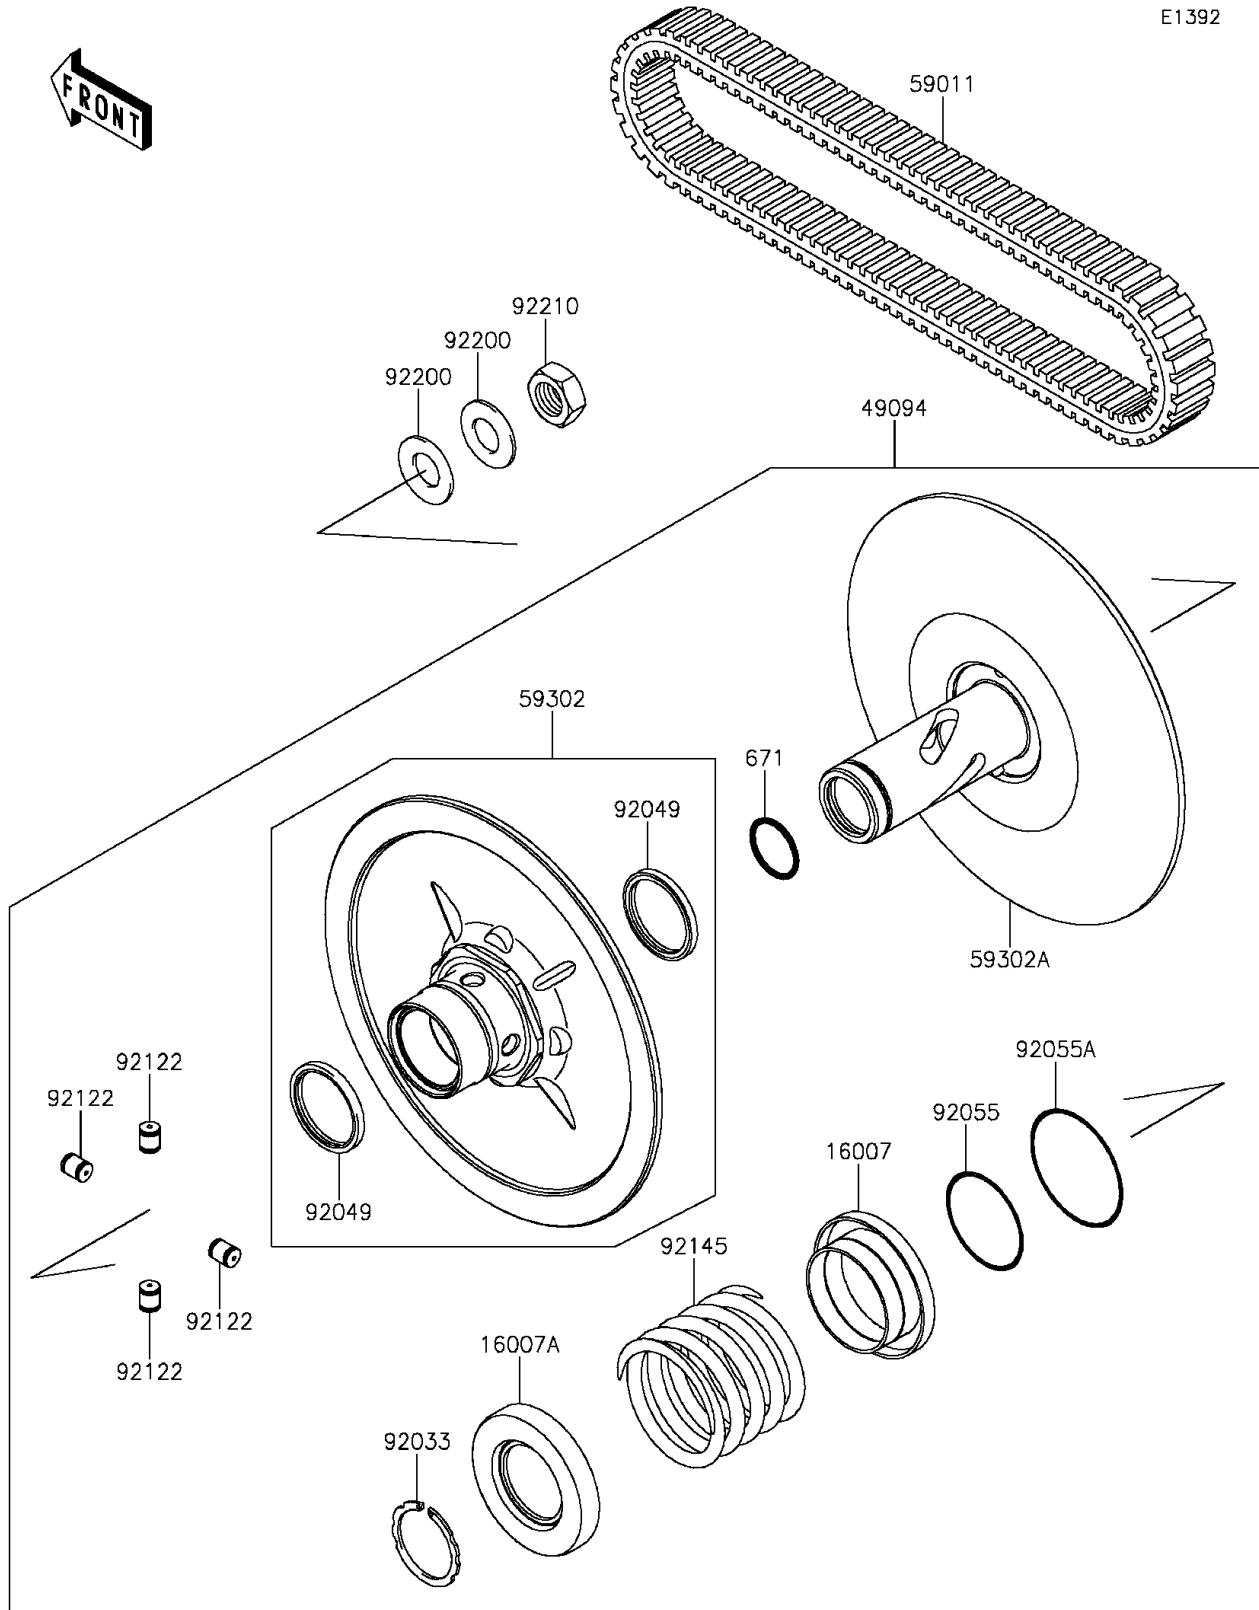

## 2015 Teryx4™ PARTS DIAGRAM

Driven Converter/Drive Belt

E1392

## 2015 Teryx4™ PARTS LIST

Driven Converter/Drive Belt

ITEM NAME	PART NUMBER	QUANTITY
O RING (Ref # 671)	671D2530	1
SEAT-SPRING,MOVABLE (Ref # 16007)	16007-0049	1
SEAT-SPRING,FIXED (Ref # 16007A)	16007-0050	1
CONVERTER-ASSY-DRIVEN (Ref # 49094)	49094-0086	1
BELT,CVT (Ref # 59011)	59011-0040	1
SHEAVE-COMP,MOVABLE (Ref # 59302)	59302-0042	1
SHEAVE-COMP,FIXED (Ref # 59302A)	59302-0043	1
RING-SNAP (Ref # 92033)	92033-1317	1
SEAL-OIL (Ref # 92049)	92049-1528	1
RING-O,46.4X3.1 (Ref # 92055)	92055-0752	1
RING-O,59.5X2.4 (Ref # 92055A)	92055-0753	1
ROLLER (Ref # 92122)	92122-0043	1
SPRING (Ref # 92145)	92145-0959	1
WASHER (Ref # 92200)	92200-1505	1
NUT,18MM (Ref # 92210)	92210-0821	1