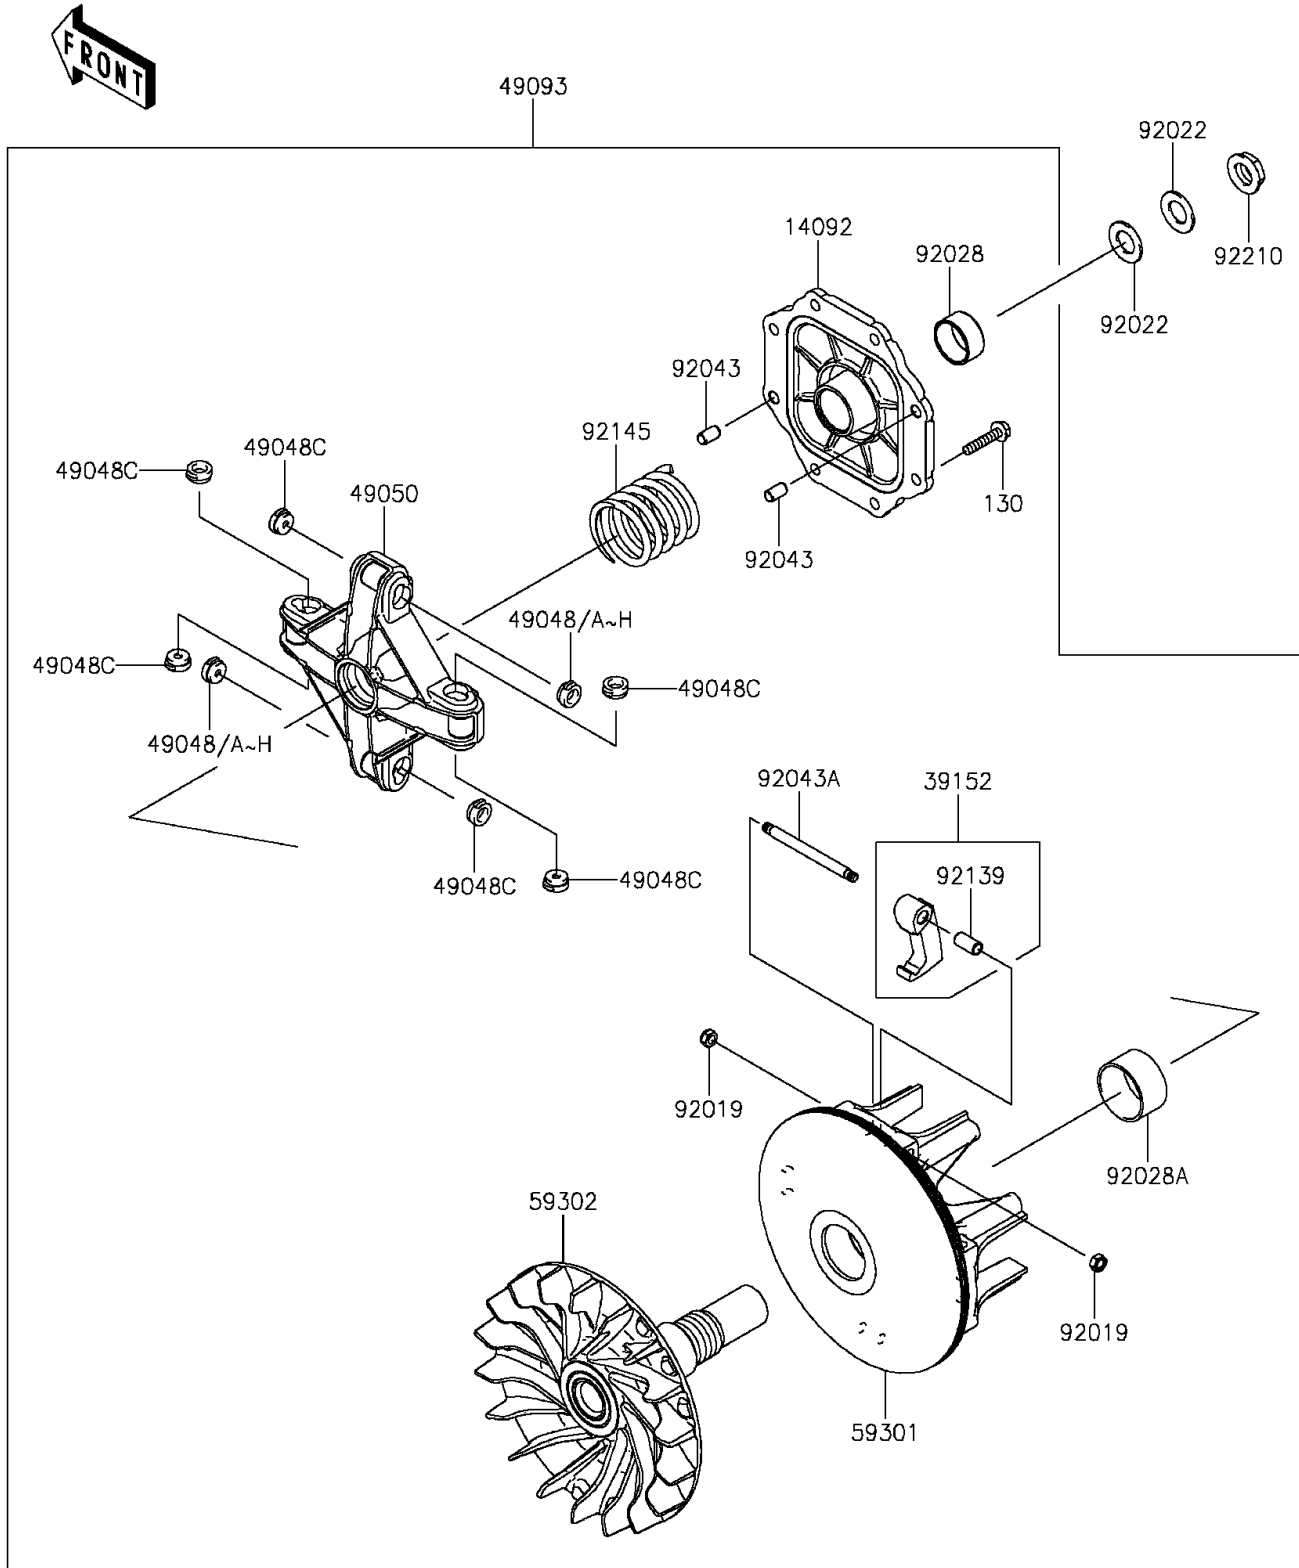

2015 Teryx4™ PARTS DIAGRAM

Drive Converter

E1391

2015 Teryx4™ PARTS LIST

Drive Converter

| ITEM NAME | PART NUMBER | QUANTITY |
|--|-------------|----------|
| BOLT-FLANGED,6X30 (Ref # 130) | 130CA0630 | 1 |
| COVER (Ref # 14092) | 14092-1107 | 1 |
| WEIGHT-RAMP (Ref # 39152) | 39152-0038 | 1 |
| SHOE,T=7.2 (Ref # 49048) | 49048-1087 | 1 |
| SHOE,T=7.3 (Ref # 49048A) | 49048-1088 | 1 |
| SHOE,T=7.4 (Ref # 49048B) | 49048-1089 | 1 |
| SHOE,T=7.5 (Ref # 49048C) | 49048-1090 | 1 |
| SHOE,T=7.6 (Ref # 49048D) | 49048-1091 | 1 |
| SHOE,T=7.7 (Ref # 49048E) | 49048-1092 | 1 |
| SHOE,T=7.8 (Ref # 49048F) | 49048-1093 | 1 |
| SHOE,T=7.9 (Ref # 49048G) | 49048-1094 | 1 |
| SHOE,T=8.0 (Ref # 49048H) | 49048-1095 | 1 |
| SPIDER (Ref # 49050) | 49050-0036 | 1 |
| CONVERTER-ASSY-DRIVE (Ref # 49093) | 49093-0047 | 1 |
| SHEAVE-MOVABLE (Ref # 59301) | 59301-0026 | 1 |
| SHEAVE-COMP (Ref # 59302) | 59302-0087 | 1 |
| NUT,LOCK,6MM (Ref # 92019) | 92019-008 | 1 |
| WASHER,16.3X29X1.75 (Ref # 92022) | 92022-1356 | 1 |
| BUSHING,KICK LEVER,OUTSIDE (Ref # 92028) | 92028-1900 | 1 |
| BUSHING (Ref # 92028A) | 92028-1975 | 1 |
| PIN,6.2X8X14 (Ref # 92043) | 92043-1263 | 1 |
| PIN (Ref # 92043A) | 92043-1688 | 1 |
| BUSHING (Ref # 92139) | 92139-0215 | 1 |
| SPRING (Ref # 92145) | 92145-0958 | 1 |
| NUT,LEFT HANDED,16MM (Ref # 92210) | 92210-0350 | 1 |