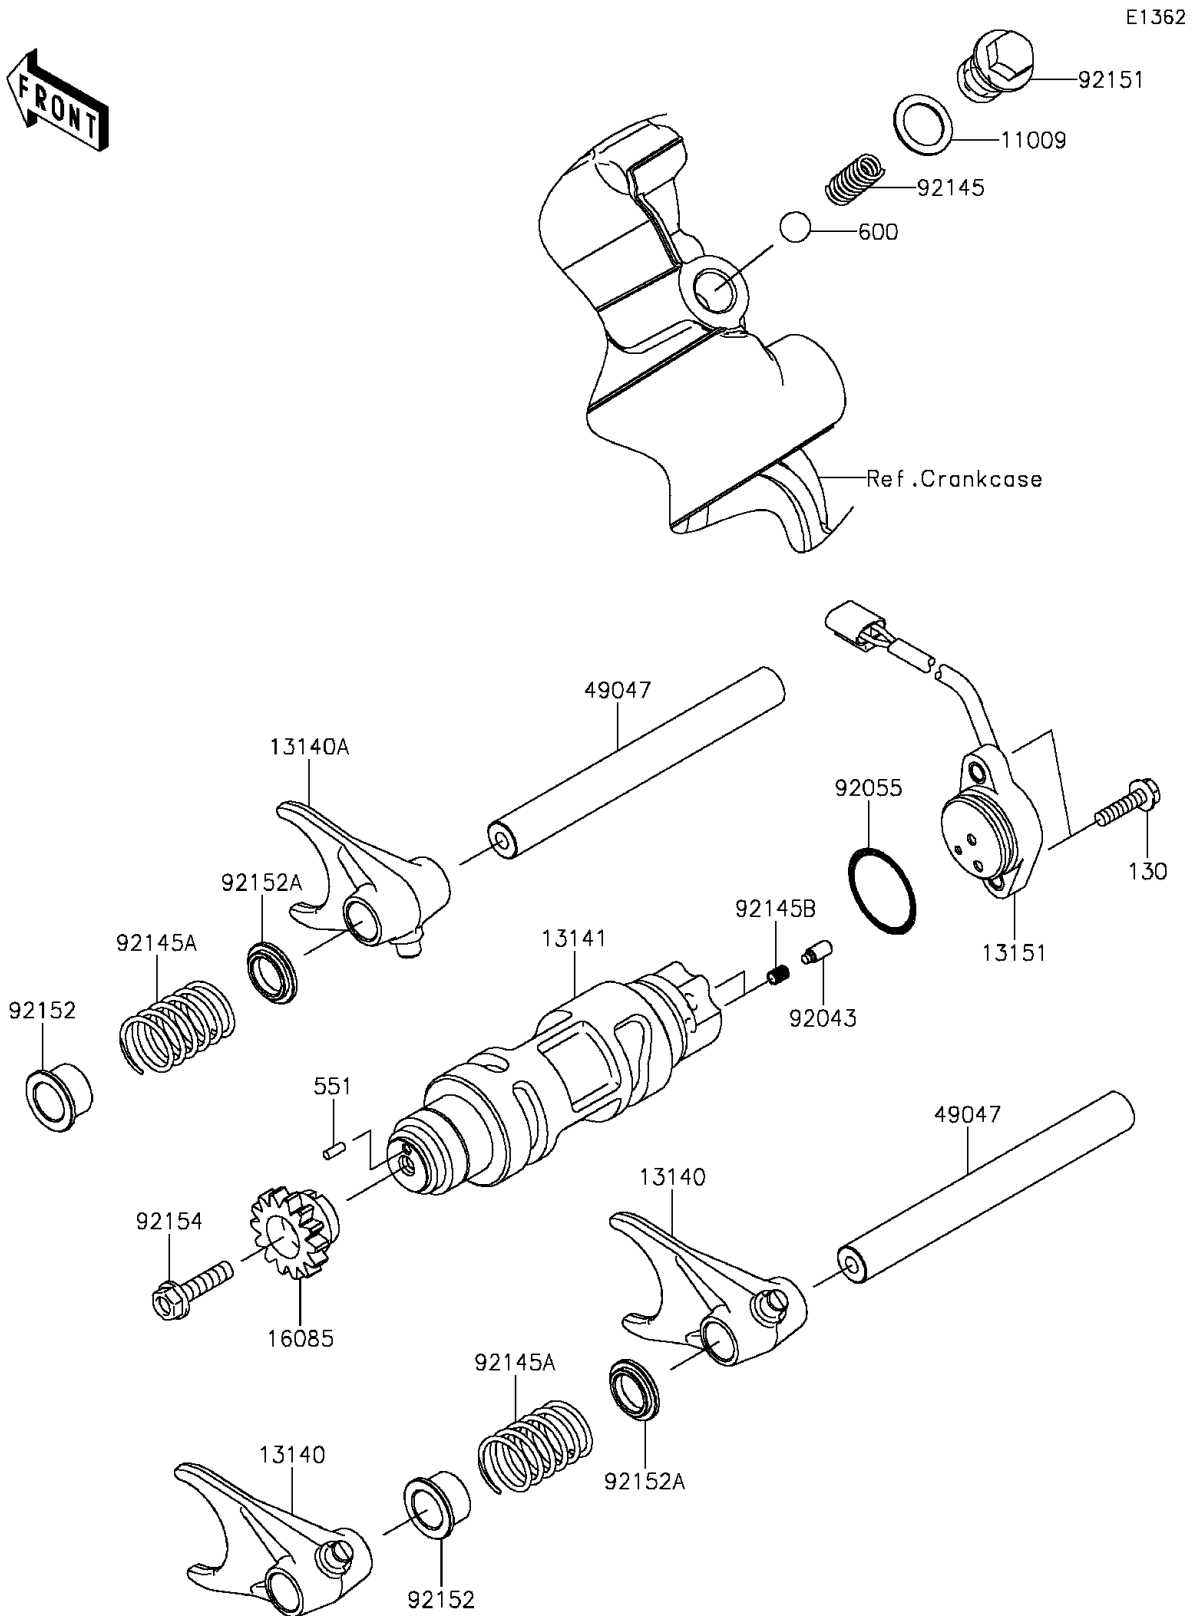

2015 Teryx4™ PARTS DIAGRAM

Gear Change Drum/Shift Fork(s)

2015 Teryx4™ PARTS LIST

Gear Change Drum/Shift Fork(s)

ITEM NAME	PART NUMBER	QUANTITY
BOLT-FLANGED,5X20 (Ref # 130)	130BA0520	1
PIN-DOWEL,3X8 (Ref # 551)	551A0308	1
BALL-STEEL,13/32 (Ref # 600)	600A1300	1
GASKET,15.5X22X1 (Ref # 11009)	11009-1008	1
FORK-SHIFT,COUNTER (Ref # 13140)	13140-0622	1
FORK-SHIFT,INPUT (Ref # 13140A)	13140-0623	1
DRUM-CHANGE (Ref # 13141)	13141-0576	1
SWITCH-COMP,GEAR POSITION (Ref # 13151)	13151-0561	1
GEAR,14T (Ref # 16085)	16085-0589	1
ROD-SHIFT (Ref # 49047)	49047-0619	1
PIN (Ref # 92043)	92043-1654	1
RING-O,27.7X2.4 (Ref # 92055)	92055-091	1
SPRING (Ref # 92145)	92145-0828	1
SPRING (Ref # 92145A)	92145-0898	1
SPRING (Ref # 92145B)	92145-1414	1
BOLT (Ref # 92151)	92151-1451	1
COLLAR,14X18X12.5 (Ref # 92152)	92152-1595	1
COLLAR,14X18X4 (Ref # 92152A)	92152-1596	1
BOLT,FLANGED,6X25 (Ref # 92154)	92154-0707	1