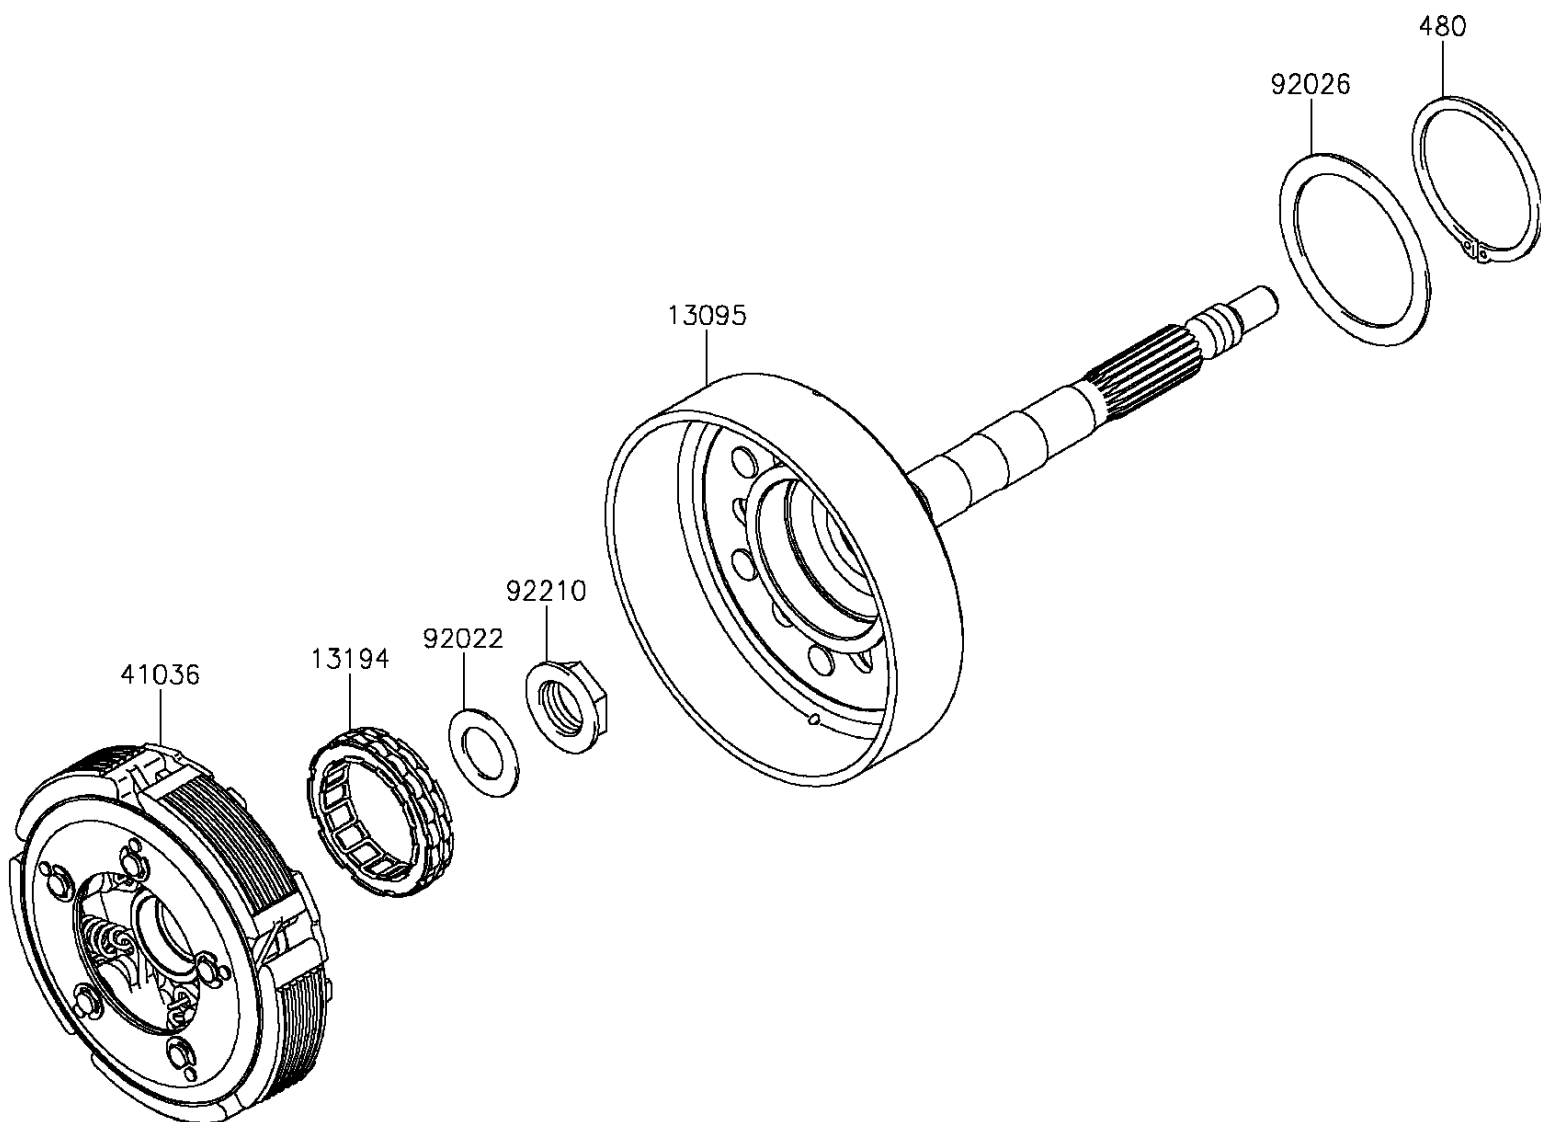

2015 Teryx4™ PARTS DIAGRAM

Clutch

E1350

2015 Teryx4™ PARTS LIST

Clutch

ITEM NAME	PART NUMBER	QUANTITY
CIRCLIP-TYPE-C,60MM (Ref # 480)	480J6000	1
HOUSING-COMP-CLUTCH (Ref # 13095)	13095-0554	1
CLUTCH-ONEWAY (Ref # 13194)	13194-0555	1
HUB-ASSY (Ref # 41036)	41036-0639	1
WASHER,20.5X34X1.4 (Ref # 92022)	92022-168	1
SPACER (Ref # 92026)	92026-0710	1
NUT,20MM (Ref # 92210)	92210-0711	1