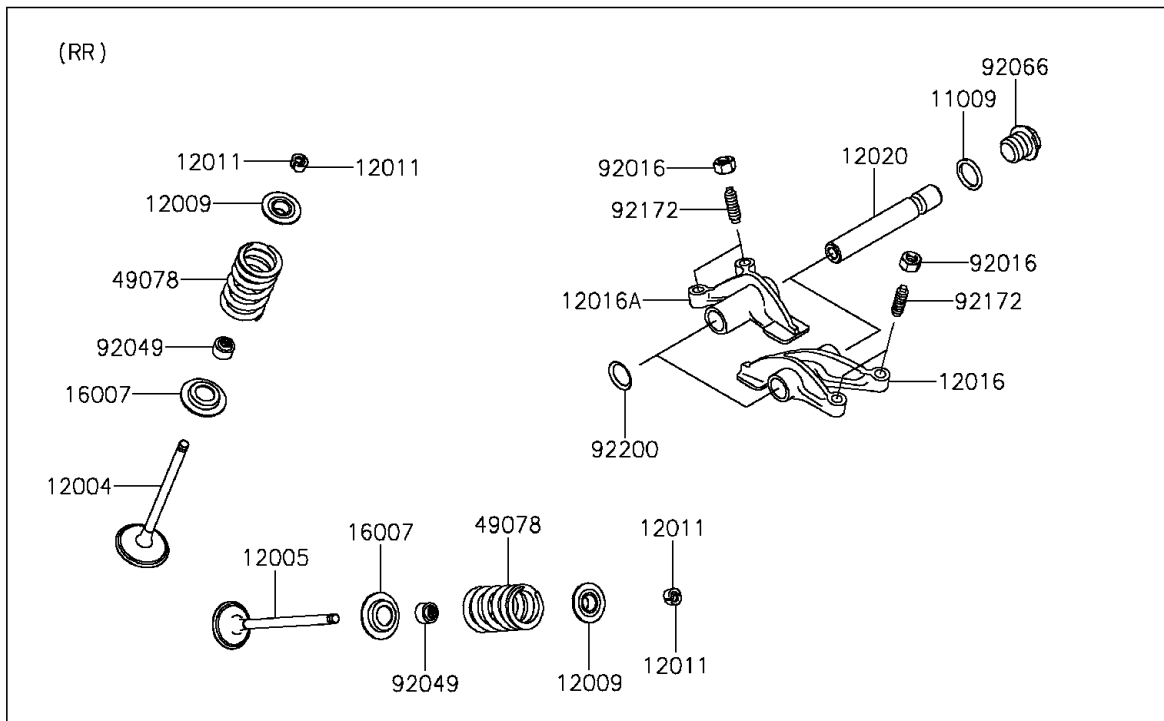

2015 Teryx4™ PARTS DIAGRAM

Valve(s)

E1210

2015 Teryx4™ PARTS LIST

Valve(s)

ITEM NAME	PART NUMBER	QUANTITY
GASKET,14X18X1.5 (Ref # 11009)	11009-1430	1
VALVE-INTAKE (Ref # 12004)	12004-0048	1
VALVE-EXHAUST (Ref # 12005)	12005-0047	1
RETAINER-VALVE SPRING (Ref # 12009)	12009-1056	1
COLLET (Ref # 12011)	12011-1051	1
ARM-ROCKER,EXHAUST (Ref # 12016)	12016-1128	1
ARM-ROCKER,INTAKE (Ref # 12016A)	12016-1129	1
SHAFT-ROCKER (Ref # 12020)	12020-0004	1
SEAT-SPRING (Ref # 16007)	16007-0703	1
SPRING-ENGINE VALVE (Ref # 49078)	49078-0014	1
NUT,6MM (Ref # 92016)	92016-061	1
SEAL-OIL,VSB58.558 (Ref # 92049)	92049-1218	1
PLUG,DRAIN (Ref # 92066)	92066-2196	1
SCREW,6MM (Ref # 92172)	92172-0737	1
WASHER,13X17X0.3 (Ref # 92200)	92200-0808	1