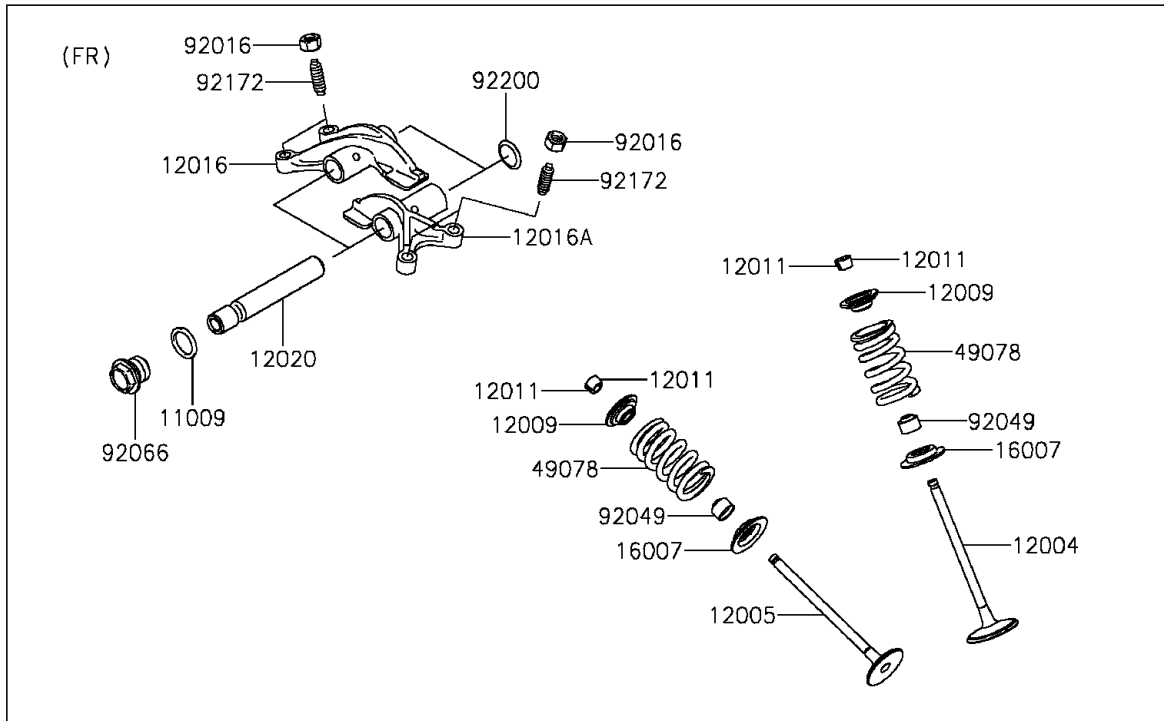

2015 Teryx4™ PARTS DIAGRAM

Valve(s)

E1210

2015 Teryx4™ PARTS LIST

Valve(s)

ITEM NAME	PART NUMBER	QUANTITY
GASKET,14X18X1.5 (Ref # 11009)	11009-1430	1
VALVE-INTAKE (Ref # 12004)	12004-0048	1
VALVE-EXHAUST (Ref # 12005)	12005-0047	1
RETAINER-VALVE SPRING (Ref # 12009)	12009-1056	1
COLLET (Ref # 12011)	12011-1051	1
ARM-ROCKER,EXHAUST (Ref # 12016)	12016-1128	1
ARM-ROCKER,INTAKE (Ref # 12016A)	12016-1129	1
SHAFT-ROCKER (Ref # 12020)	12020-0004	1
SEAT-SPRING (Ref # 16007)	16007-0703	1
SPRING-ENGINE VALVE (Ref # 49078)	49078-0014	1
NUT,6MM (Ref # 92016)	92016-061	1
SEAL-OIL,VSB58.558 (Ref # 92049)	92049-1218	1
PLUG,DRAIN (Ref # 92066)	92066-2196	1
SCREW,6MM (Ref # 92172)	92172-0737	1
WASHER,13X17X0.3 (Ref # 92200)	92200-0808	1