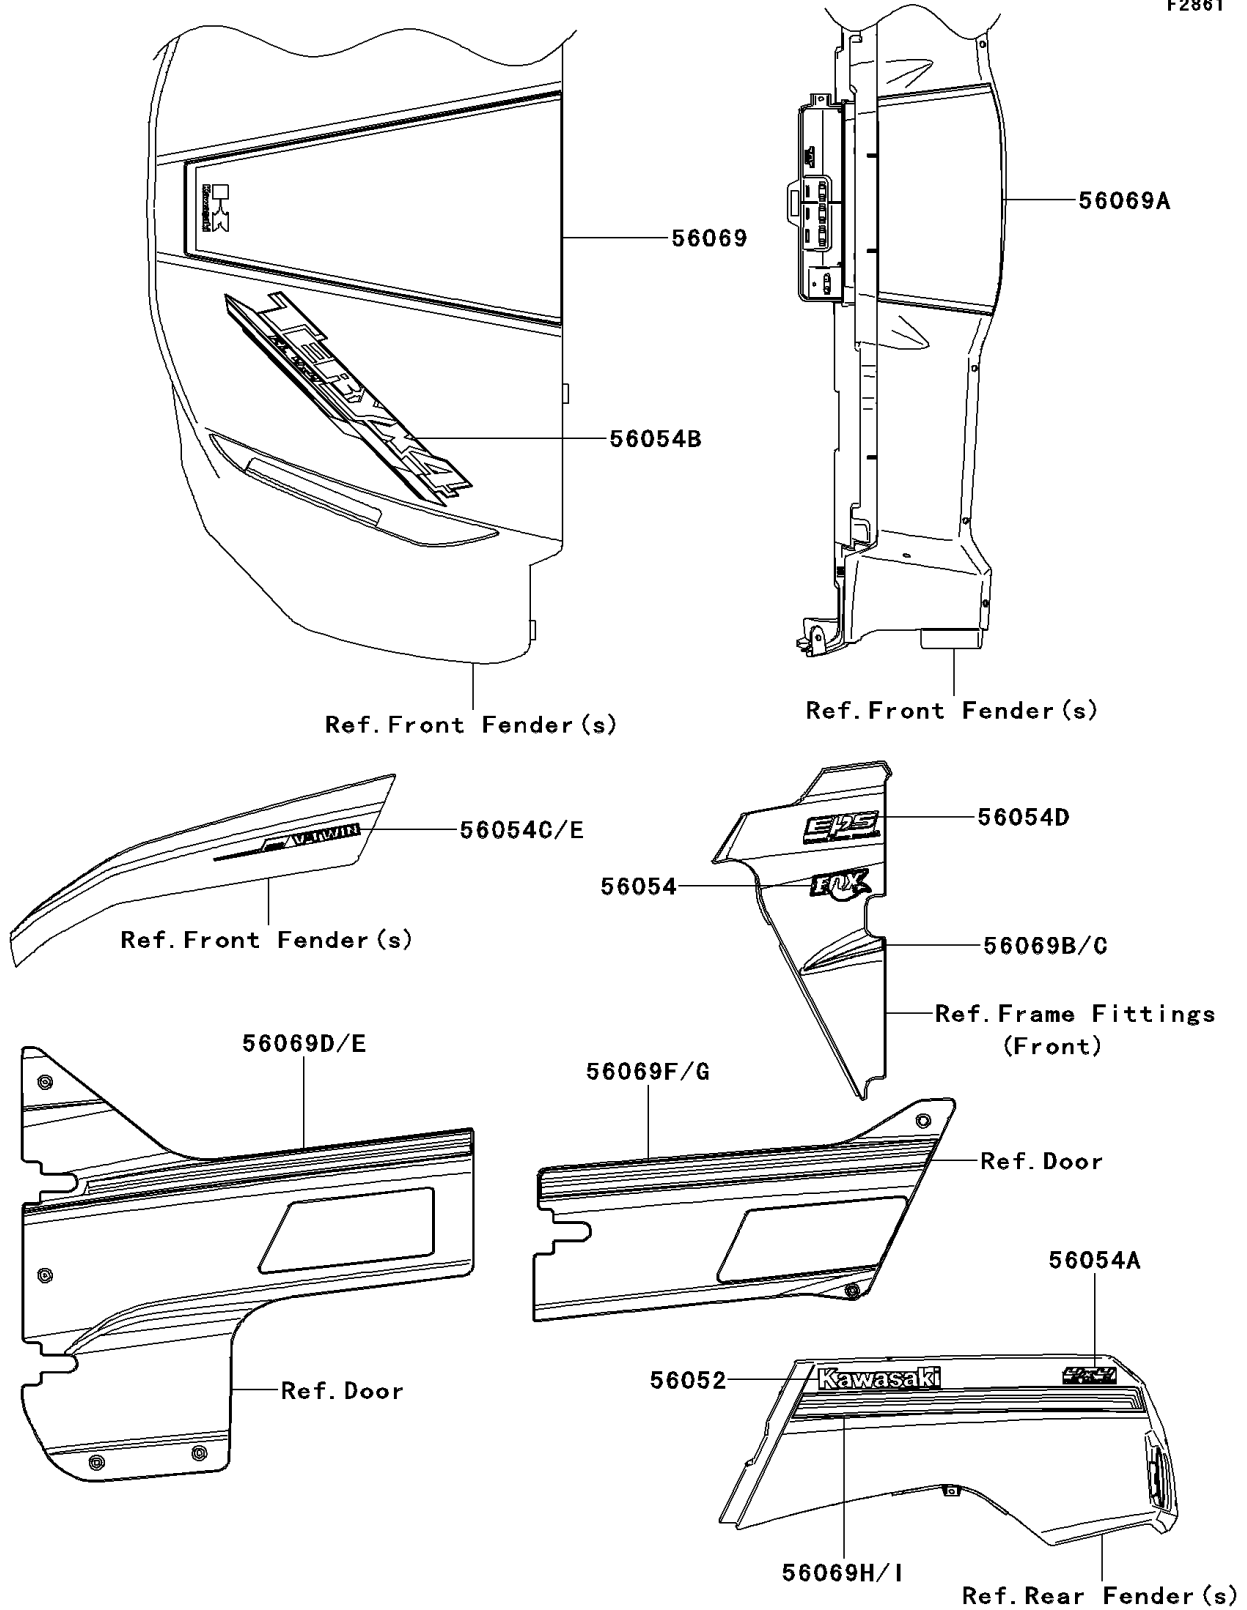

2014 Teryx4™ PARTS DIAGRAM

Decals

F2861

2014 Teryx4™ PARTS LIST

Decals

ITEM NAME	PART NUMBER	QUANTITY
MARK,KAWASAKI (Ref # 56052)	56052-0455	1
MARK,SIDE GUARD,FOX (Ref # 56054)	56054-1254	1
MARK,RR FENDER,4X4 (Ref # 56054A)	56054-1255	1
MARK,FR FENDER,TERYX4 (Ref # 56054B)	56054-1256	1
MARK,OVER FENDER,LH (Ref # 56054C)	56054-1257	1
MARK,SIDE GUARD,EPS (Ref # 56054D)	56054-1258	1
MARK,OVER FENDER,RH (Ref # 56054E)	56054-1271	1
PATTERN,FR FENDER (Ref # 56069)	56069-3966	1
PATTERN,FR FENDER,RR (Ref # 56069A)	56069-3967	1
PATTERN,SIDE GUARD,LH (Ref # 56069B)	56069-3968	1
PATTERN,SIDE GUARD,RH (Ref # 56069C)	56069-3969	1
PATTERN,DOOR COVER,FR,LH (Ref # 56069D)	56069-3970	1
PATTERN,DOOR COVER,FR,RH (Ref # 56069E)	56069-3971	1
PATTERN,DOOR COVER,RR,LH (Ref # 56069F)	56069-3972	1
PATTERN,DOOR COVER,RR,RH (Ref # 56069G)	56069-3973	1
PATTERN,RR FENDER,LH (Ref # 56069H)	56069-3974	1
PATTERN,RR FENDER,RH (Ref # 56069I)	56069-3975	1