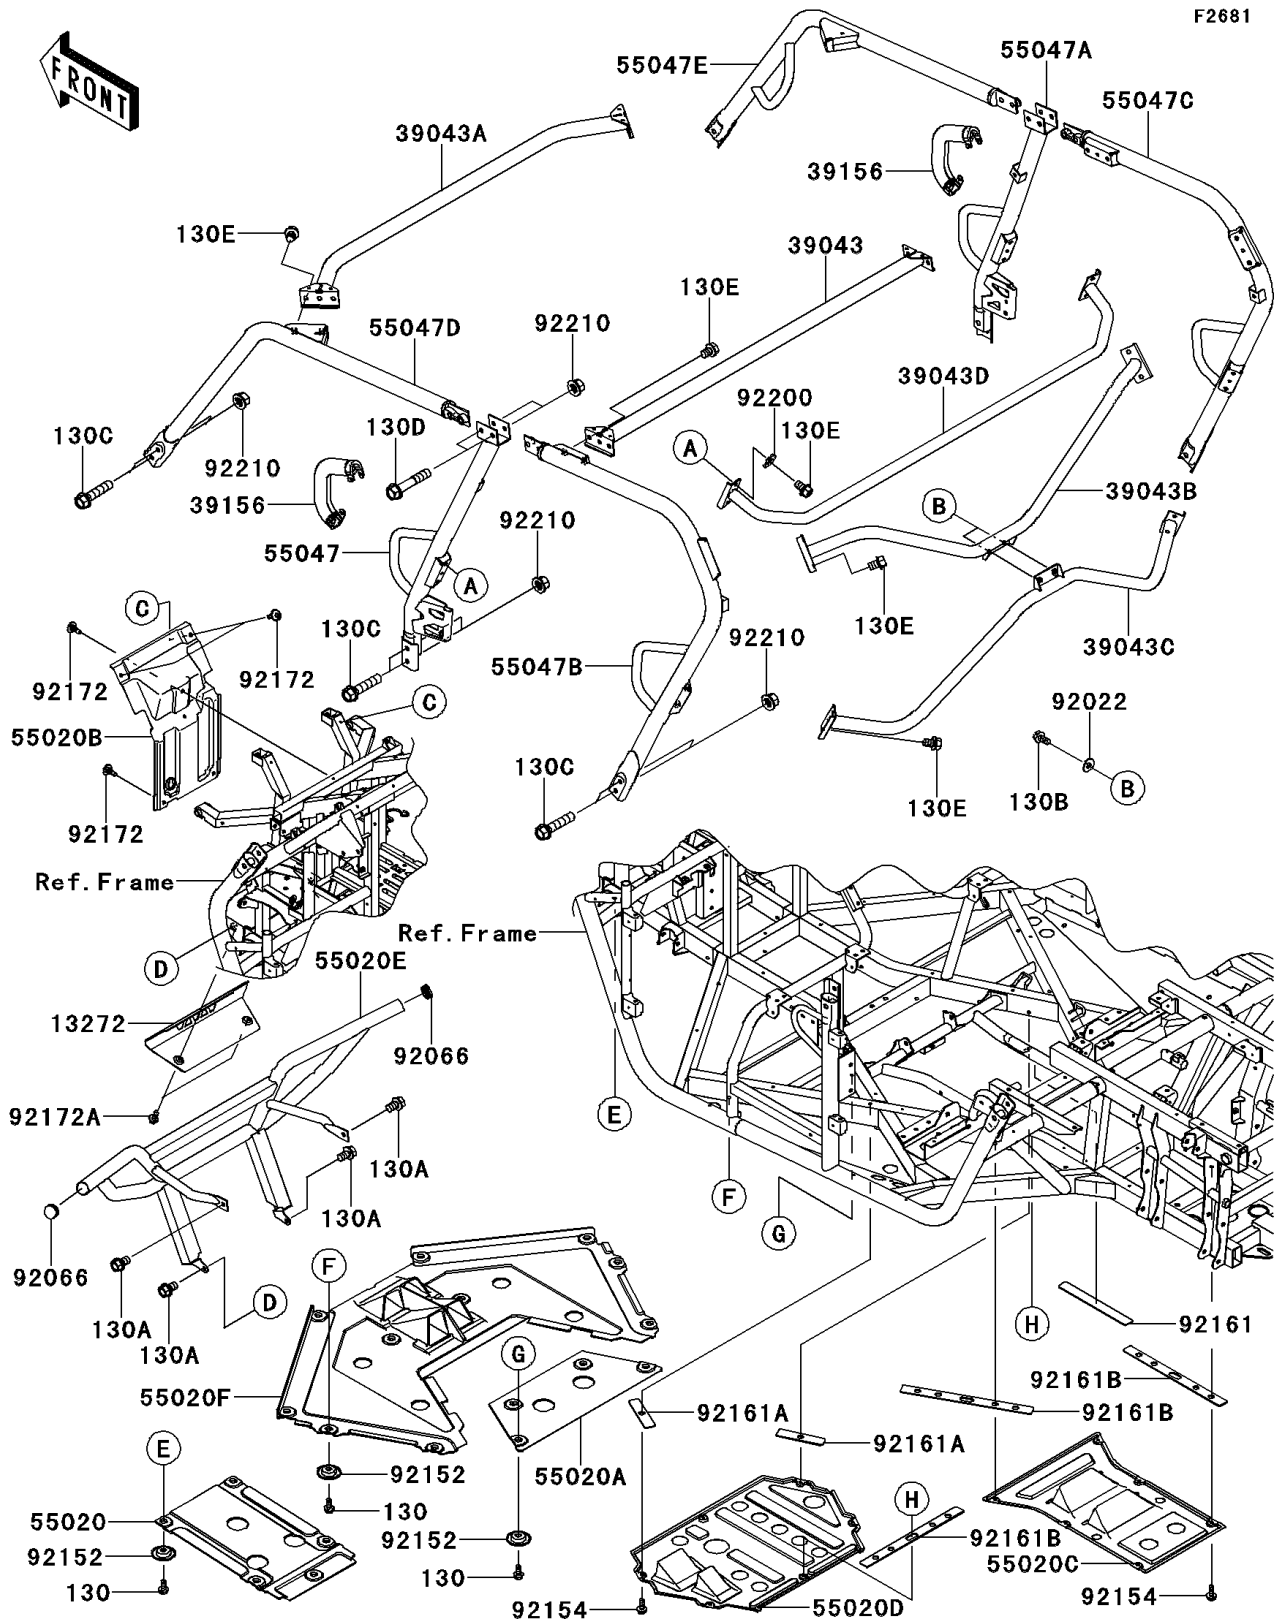

2014 Teryx4™ PARTS DIAGRAM

Guards/Cab Frame

2014 Teryx4™ PARTS LIST

Guards/Cab Frame

ITEM NAME	PART NUMBER	QUANTITY
BOLT-FLANGED,6X14 (Ref # 130)	130BA0614	1
BOLT-FLANGED,10X16 (Ref # 130A)	130BA1016	1
BOLT-FLANGED,8X16 (Ref # 130B)	130BB0816	1
BOLT-FLANGED,12X55 (Ref # 130C)	130BB1255	1
BOLT-FLANGED,12X65 (Ref # 130D)	130BB1265	1
BOLT-FLANGED,10X14 (Ref # 130E)	130CB1014	1
PLATE,T.BLACK (Ref # 13272)	13272-1433-388	1
CROSSMEMBER-COMP,UPP,RR,T.BLK (Ref # 39043)	39043-0009-388	1
CROSSMEMBER-COMP,UPP,FR,T.BLK (Ref # 39043A)	39043-0010-388	1
CROSSMEMBER-COMP,UPP,T.BLACK (Ref # 39043B)	39043-0011-388	1
CROSSMEMBER-COMP,LWR,T.BLACK (Ref # 39043C)	39043-0012-388	1
CROSSMEMBER-COMP,CNT,LWR,T.BLK (Ref # 39043D)	39043-0325-388	1
PAD,SHOULDER (Ref # 39156)	39156-0939	1
GUARD,SKID,FR (Ref # 55020)	55020-0723	1
GUARD,SKID,CNT,FR (Ref # 55020A)	55020-0726	1
GUARD,FR FRAME (Ref # 55020B)	55020-0741	1
GUARD,SKID,RR (Ref # 55020C)	55020-0812	1
GUARD,SKID,CNT (Ref # 55020D)	55020-0815	1
GUARD,FRONT,T.BLACK (Ref # 55020E)	55020-0886-388	1
GUARD,SKID,FR MIDDLE (Ref # 55020F)	55020-0890	1
BAR-COMP,B-PILLAR,LH,T.BLACK (Ref # 55047)	55047-0029-388	1
BAR-COMP,B-PILLAR,RH,T.BLACK (Ref # 55047A)	55047-0030-388	1
BAR-COMP,C-PILLAR,LH,T.BLACK (Ref # 55047B)	55047-0031-388	1
BAR-COMP,C-PILLAR,RH,T.BLACK (Ref # 55047C)	55047-0032-388	1
BAR-COMP,A-PILLAR,LH,T.BLACK (Ref # 55047D)	55047-0037-388	1
BAR-COMP,A-PILLAR,RH,T.BLACK (Ref # 55047E)	55047-0038-388	1
WASHER,8.5X20X1.6,BLACK (Ref # 92022)	92022-1317	1
PLUG (Ref # 92066)	92066-7503	1
COLLAR (Ref # 92152)	92152-0784	1

2014 Teryx4™ PARTS LIST

Guards/Cab Frame

ITEM NAME	PART NUMBER	QUANTITY
BOLT,FLANGED,6X16 (Ref # 92154)	92154-0887	1
DAMPER,32X270X3 (Ref # 92161)	92161-1597	1
DAMPER,32X140X3 (Ref # 92161A)	92161-1598	1
DAMPER,32X390X3 (Ref # 92161B)	92161-1599	1
SCREW,6X16 (Ref # 92172)	92172-0826	1
SCREW,TAPPING,6X16 (Ref # 92172A)	92172-0869	1
WASHER,10.2X23X2.5 (Ref # 92200)	92200-7506	1
NUT,12MM (Ref # 92210)	92210-0603	1