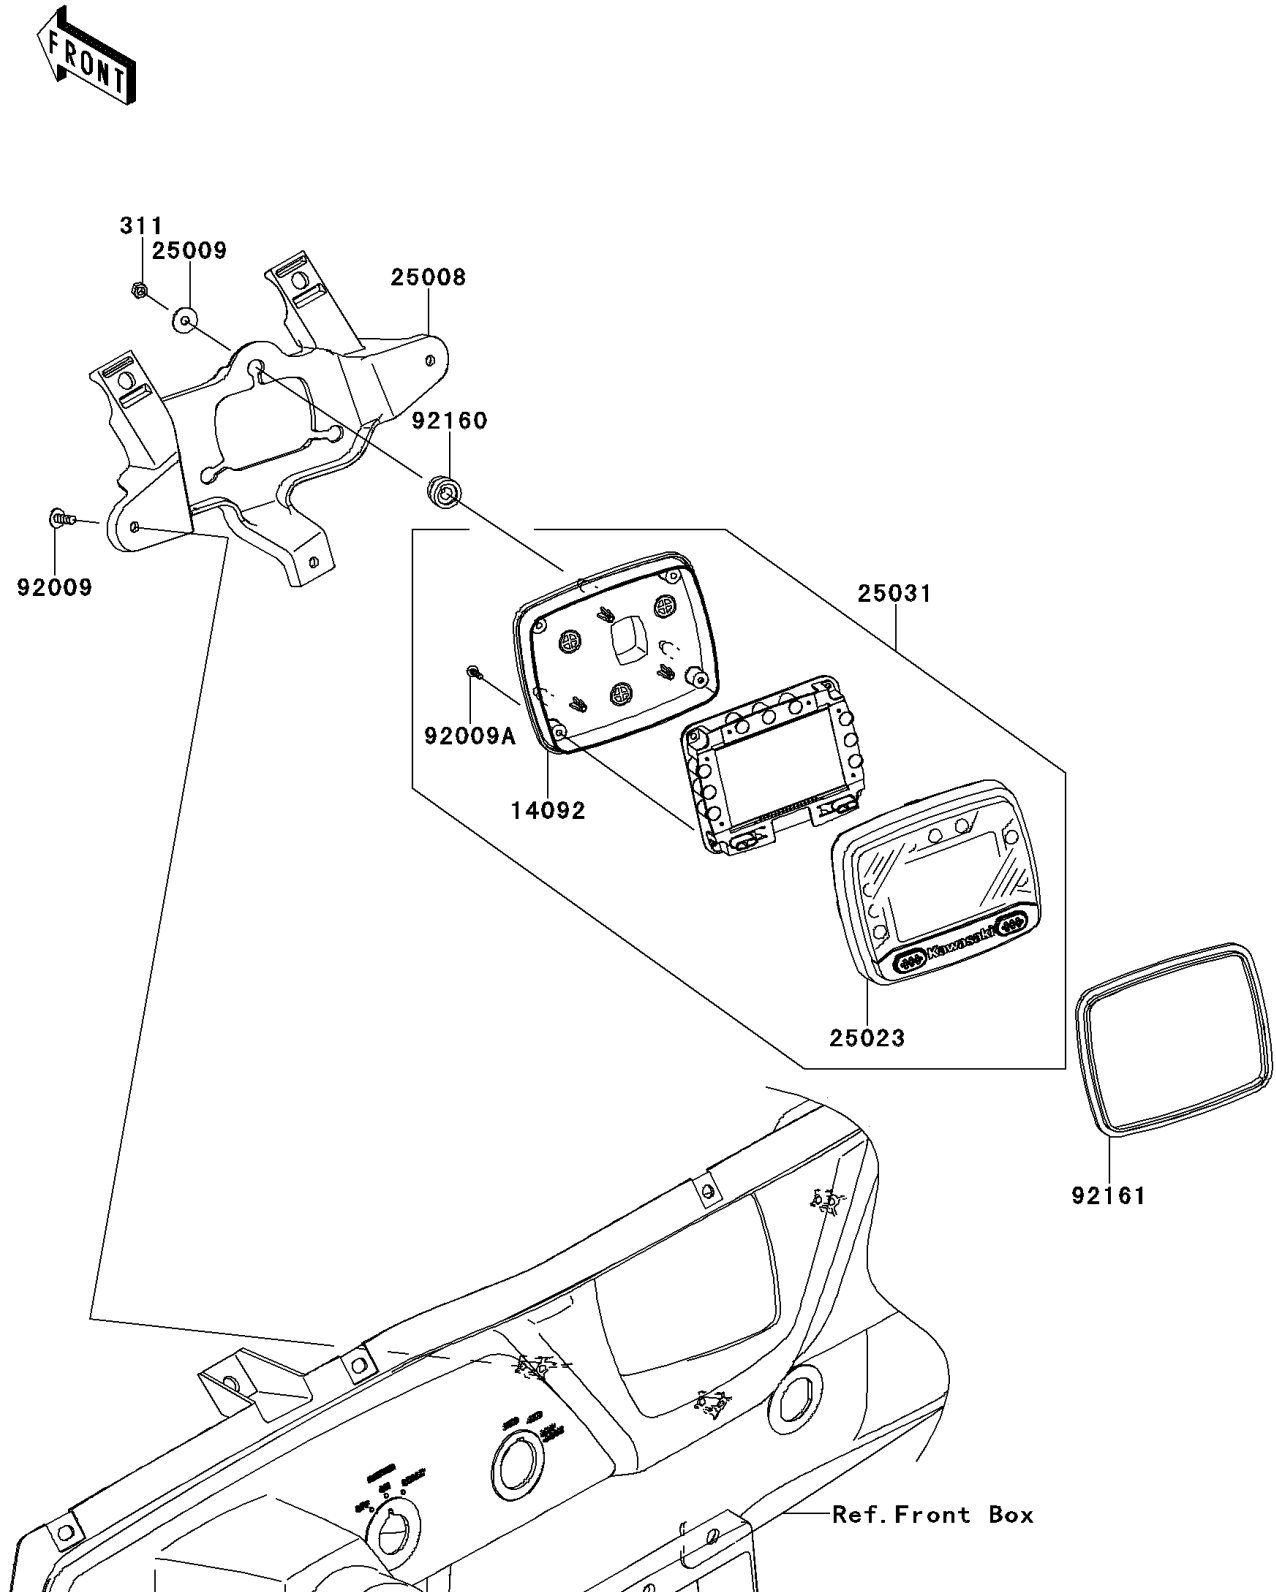

## 2014 Teryx4™ PARTS DIAGRAM

Meter(s)

F2530

## 2014 Teryx4™ PARTS LIST

Meter(s)

ITEM NAME	PART NUMBER	QUANTITY
NUT-HEX,5MM (Ref # 311)	311AB0500	1
COVER,METER,LWR (Ref # 14092)	14092-0834	1
BRACKET-METER (Ref # 25008)	25008-0305	1
WASHER,5.2X16X1.2 (Ref # 25009)	25009-004	1
COVER-METER CASE,UPP (Ref # 25023)	25023-0075	1
METER-ASSY,LCD (Ref # 25031)	25031-0471	1
SCREW,TAPPING,5X14 (Ref # 92009)	92009-1197	1
SCREW,TAPPING,3X12 (Ref # 92009A)	92009-1255	1
DAMPER (Ref # 92160)	92160-1460	1
DAMPER,METER (Ref # 92161)	92161-0906	1