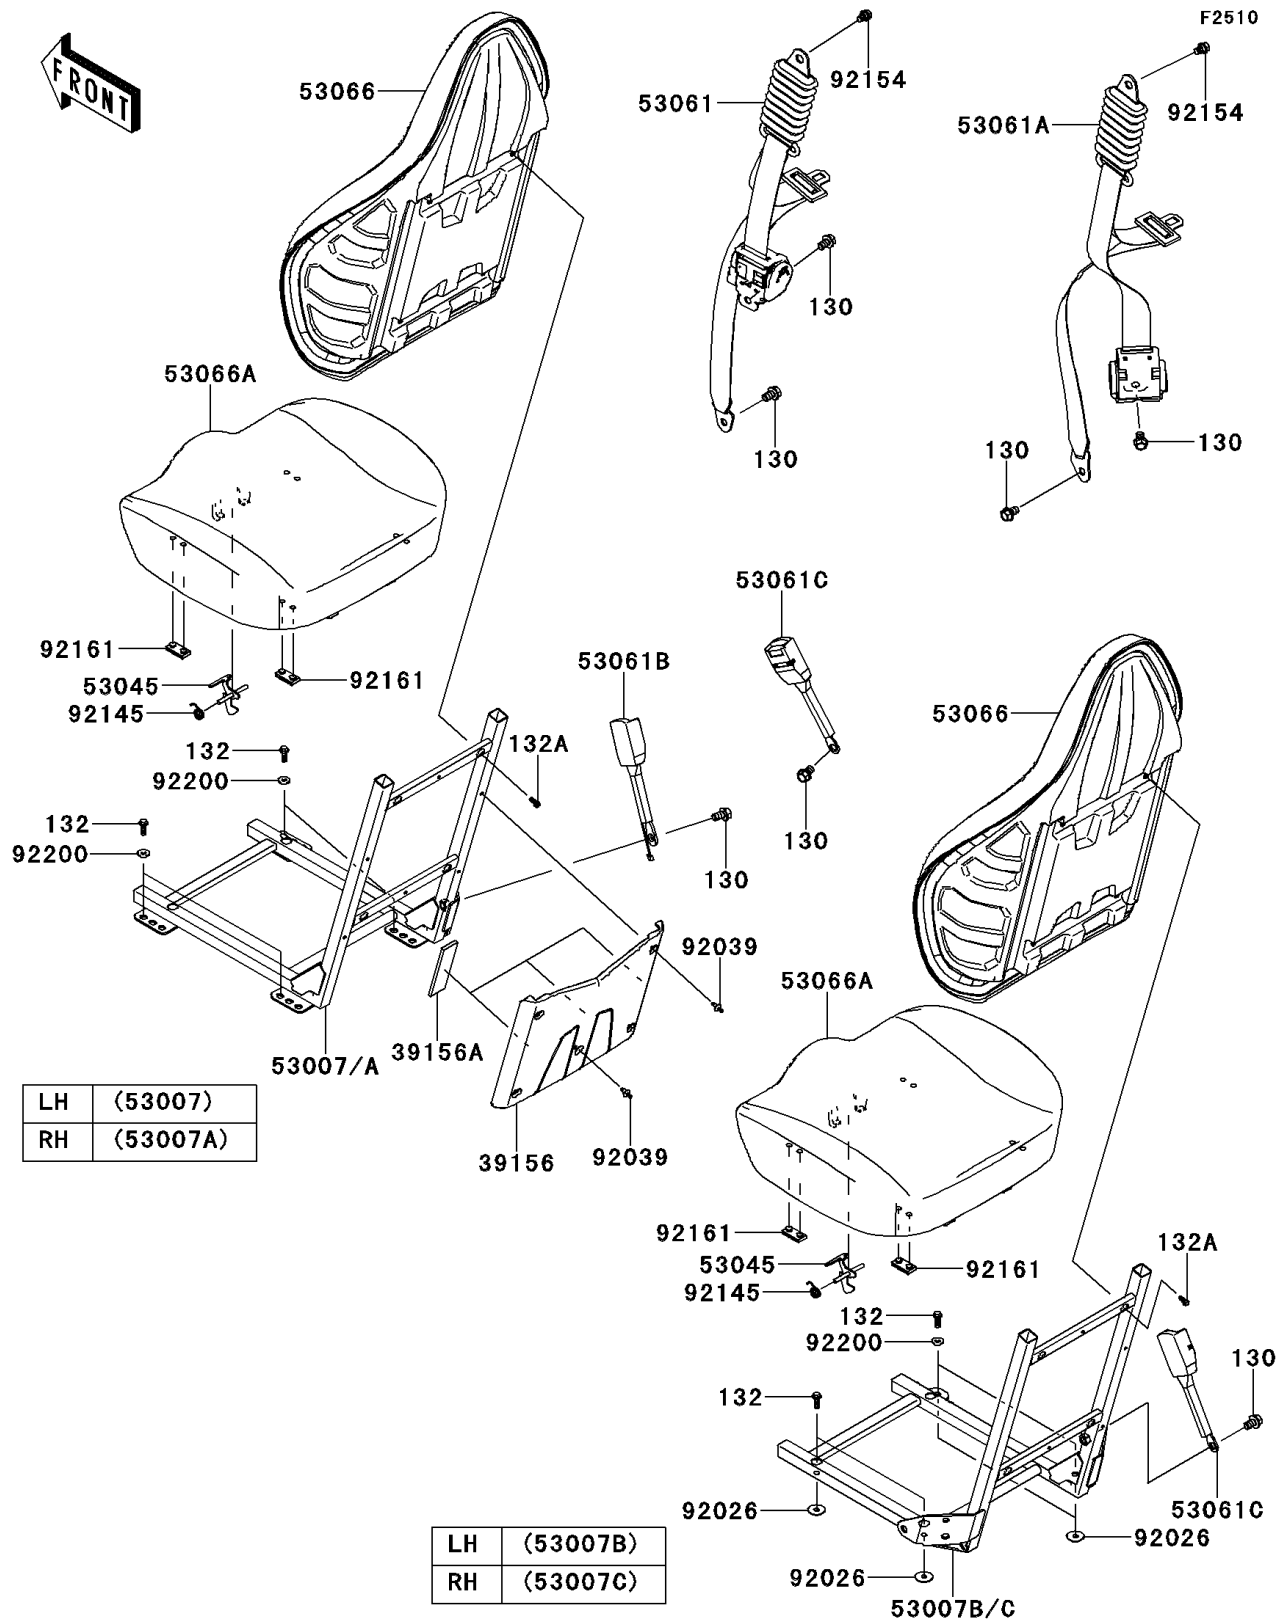

2014 Teryx4™ PARTS DIAGRAM

Seat

2014 Teryx4™ PARTS LIST

Seat

ITEM NAME	PART NUMBER	QUANTITY
BOLT-FLANGED,12X20 (Ref # 130)	130BA1220	1
BOLT-FLANGED-SMALL,8X22 (Ref # 132)	132BA0822	1
BOLT-FLANGED-SMALL,6X14 (Ref # 132A)	132BB0614	1
PAD,SEAT BACK (Ref # 39156)	39156-0805	1
PAD,FR SEAT BACK (Ref # 39156A)	39156-0929	1
FRAME-SEAT,FR,LH (Ref # 53007)	53007-0347	1
FRAME-SEAT,FR,RH (Ref # 53007A)	53007-0348	1
FRAME-SEAT,RR,LH (Ref # 53007B)	53007-0349	1
FRAME-SEAT,RR,RH (Ref # 53007C)	53007-0350	1
HOOK-ASSY (Ref # 53045)	53045-0019	1
BELT-SEAT,RETRACTOR,L=2950 (Ref # 53061)	53061-0016	1
BELT-SEAT,RETRACTOR,L=3100 (Ref # 53061A)	53061-0017	1
BELT-SEAT,BUCKLE,SW. (Ref # 53061B)	53061-0018	1
BELT-SEAT,BUCKLE (Ref # 53061C)	53061-0019	1
SEAT-ASSY,BACK,BLACK/SILVER (Ref # 53066)	53066-0394-41H	1
SEAT-ASSY,BOTTOM,SILVER/BLACK (Ref # 53066A)	53066-0420-13Z	1
SPACER,8.6X30X4.5 (Ref # 92026)	92026-0714	1
RIVET,FASTENER (Ref # 92039)	92039-0713	1
SPRING,SEAT LATCH (Ref # 92145)	92145-0022	1
BOLT,10X16 (Ref # 92154)	92154-1136	1
DAMPER,SEAT (Ref # 92161)	92161-1489	1
WASHER,8.2X20.0X2.5 (Ref # 92200)	92200-0205	1