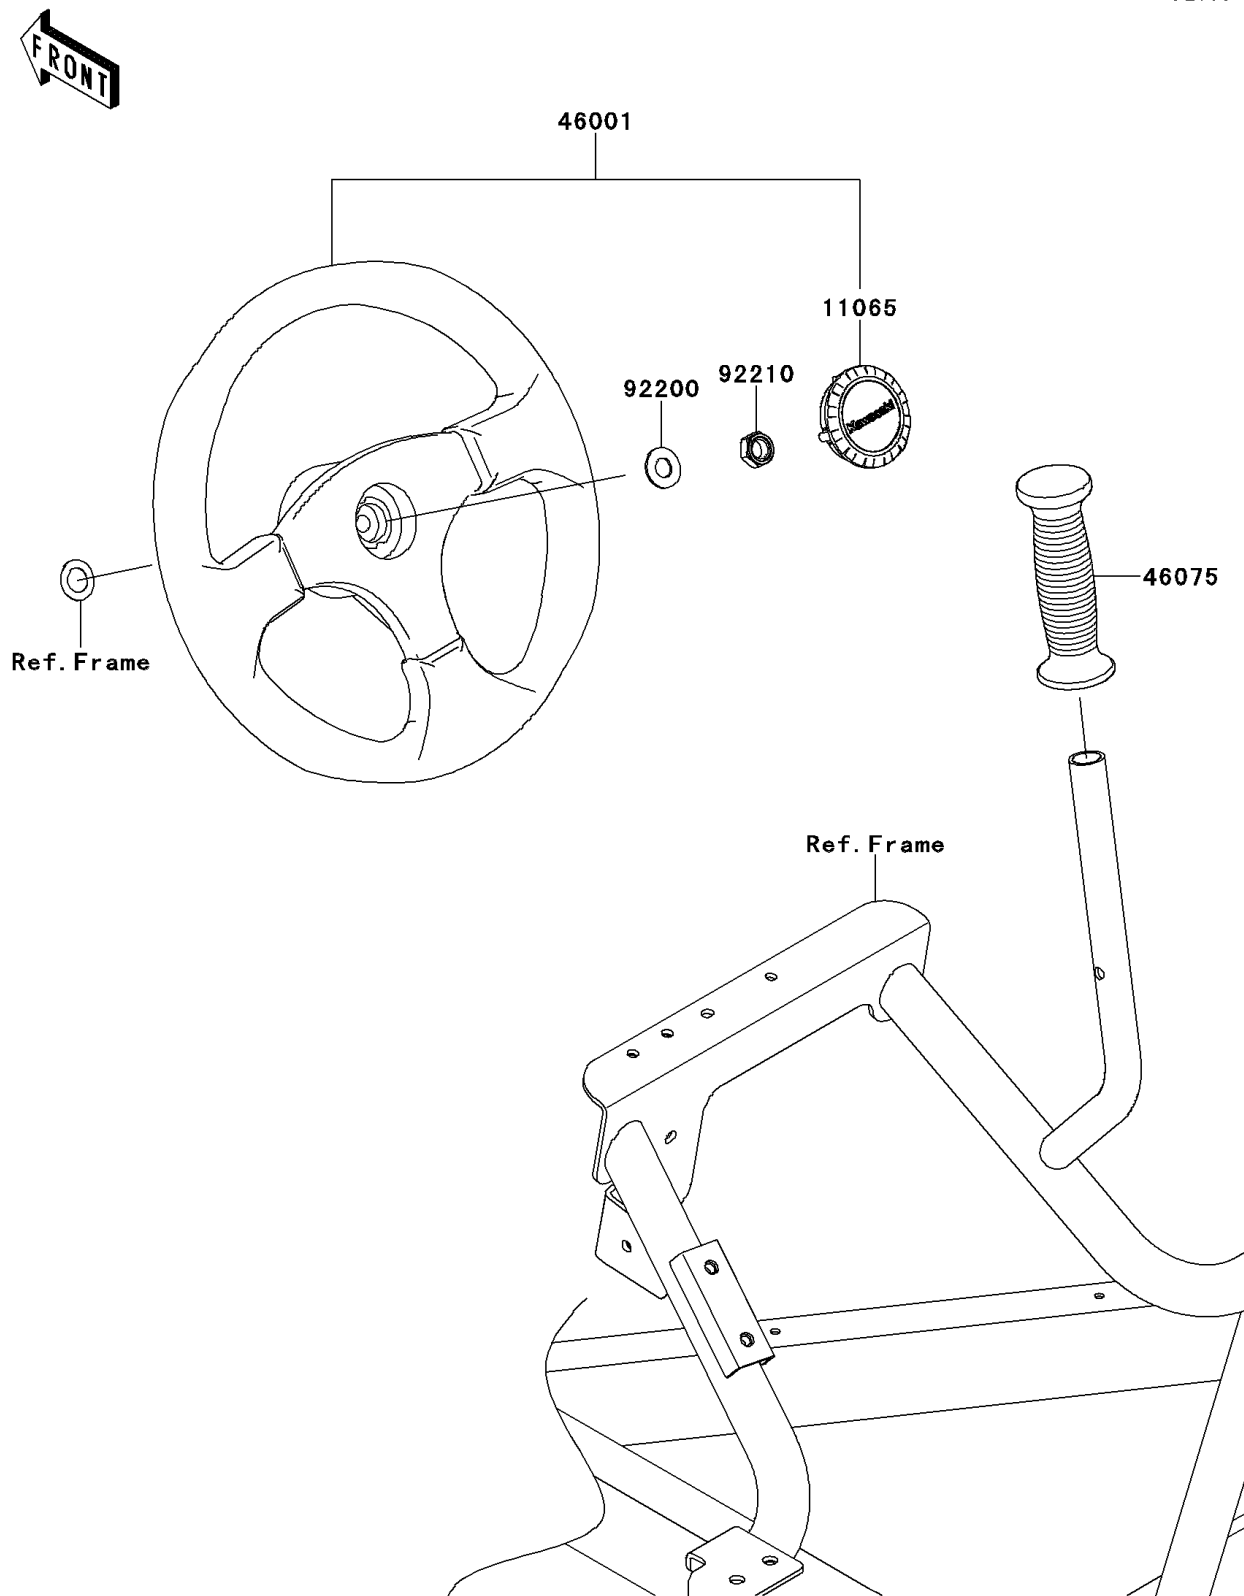

## 2014 Teryx4™ PARTS DIAGRAM

Steering Wheel

F2311

## 2014 Teryx4™ PARTS LIST

Steering Wheel

ITEM NAME	PART NUMBER	QUANTITY
CAP,HANDLE (Ref # 11065)	11065-0171	1
HANDLE-ASSY (Ref # 46001)	46001-0001	1
GRIP (Ref # 46075)	46075-0582	1
WASHER,12.1X25X1.6 (Ref # 92200)	92200-0455	1
NUT,LOCK,12MM (Ref # 92210)	92210-1249	1