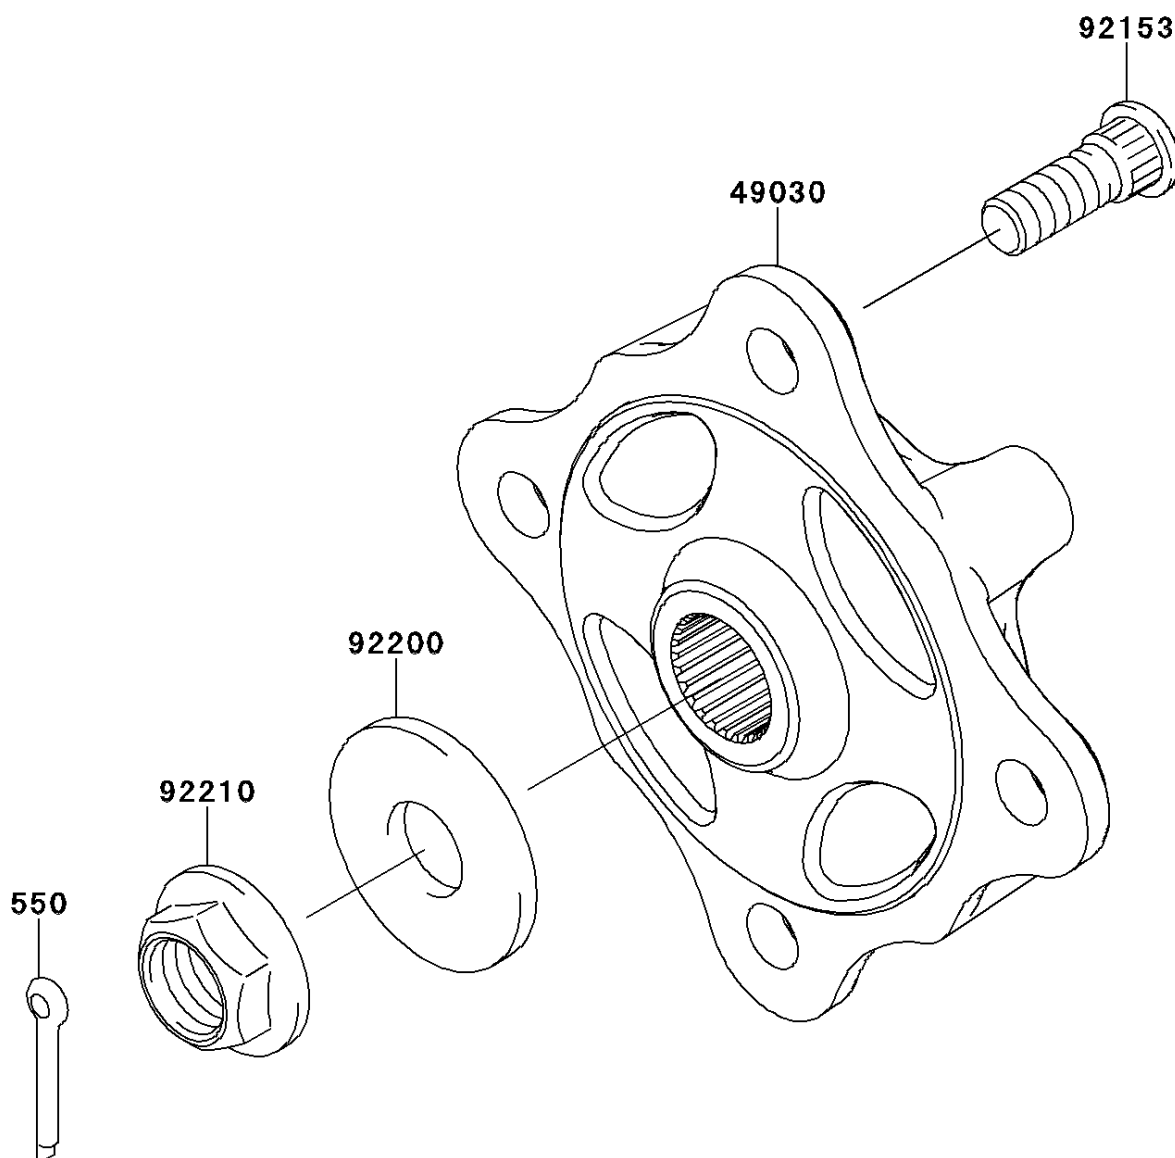

2014 Teryx4™ PARTS DIAGRAM

Front Hubs/Brakes

F2230

2014 Teryx4™ PARTS LIST

Front Hubs/Brakes

ITEM NAME	PART NUMBER	QUANTITY
PIN-COTTER,4.0X30 (Ref # 550)	550AA4030	1
HUB,FR (Ref # 49030)	49030-0560	1
BOLT,12MM (Ref # 92153)	92153-1915	1
WASHER,20.3X52X4.5 (Ref # 92200)	92200-0130	1
NUT,FLANGED,20MM (Ref # 92210)	92210-2093	1