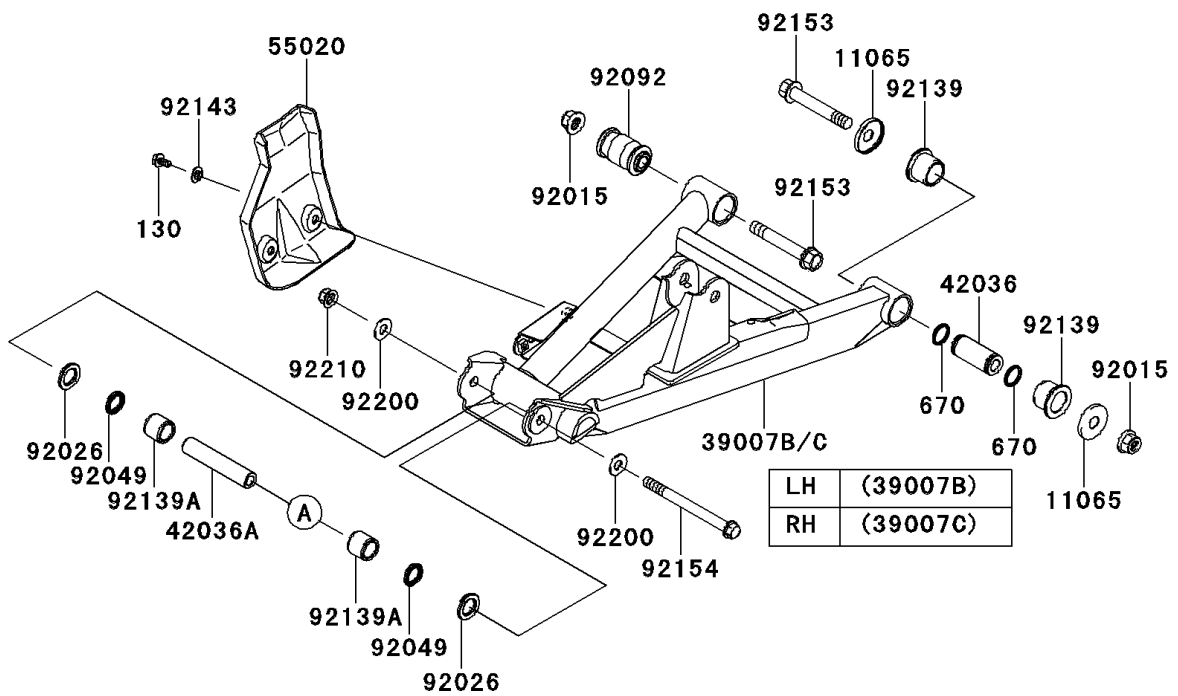

2014 Teryx4™ PARTS DIAGRAM

Rear Suspension

F2153

2014 Teryx4™ PARTS LIST

Rear Suspension

ITEM NAME	PART NUMBER	QUANTITY
BOLT-FLANGED,6X12 (Ref # 130)	130BA0612	1
CIRCLIP (Ref # 481)	481J6200	1
O RING,18MM (Ref # 670)	670B2018	1
CAP (Ref # 11065)	11065-0253	1
ARM-SUSP,RR,UPP,LH,BLACK (Ref # 39007)	39007-0345-10	1
ARM-SUSP,RR,UPP,RH,BLACK (Ref # 39007A)	39007-0346-10	1
ARM-SUSP,RR,LWR,LH,BLACK (Ref # 39007B)	39007-0347-10	1
ARM-SUSP,RR,LWR,RH,BLACK (Ref # 39007C)	39007-0348-10	1
KNUCKLE,RR (Ref # 39186)	39186-0316	1
SLEEVE (Ref # 42036)	42036-0062	1
SLEEVE,10X17X88 (Ref # 42036A)	42036-0710	1
GUARD,REAR ARM (Ref # 55020)	55020-0805	1
NUT,LOCK,FLANGED,12MM (Ref # 92015)	92015-1433	1
SPACER,17X28.6X3 (Ref # 92026)	92026-0746	1
BEARING-BALL,30X62X40 (Ref # 92045)	92045-0739	1
SEAL-OIL,17X24X3 (Ref # 92049)	92049-0726	1
BUSHING-RUBBER (Ref # 92092)	92092-0555	1
BUSHING (Ref # 92139)	92139-0231	1
BUSHING,17X24X21.5 (Ref # 92139A)	92139-0736	1
COLLAR (Ref # 92143)	92143-1087	1
BOLT,FLANGED,12X76.5 (Ref # 92153)	92153-1733	1
BOLT,FLANGED,10X117 (Ref # 92154)	92154-0743	1
WASHER,10.3X23X1.6 (Ref # 92200)	92200-2009	1
NUT,LOCK,FLANGED,10MM (Ref # 92210)	92210-1080	1