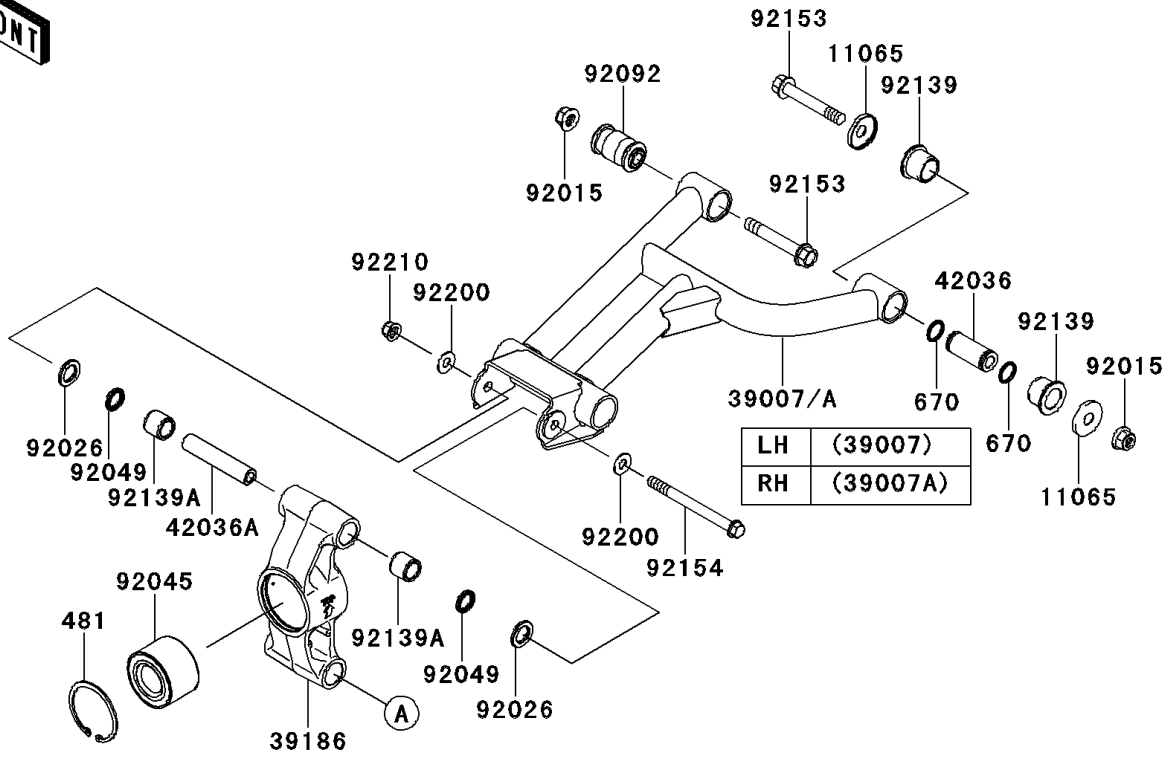

2014 Teryx4™ PARTS DIAGRAM

Rear Suspension

F2153

2014 Teryx4™ PARTS LIST

Rear Suspension

ITEM NAME	PART NUMBER	QUANTITY
BOLT-FLANGED,6X12 (Ref # 130)	130BA0612	1
CIRCLIP (Ref # 481)	481J6200	1
O RING,18MM (Ref # 670)	670B2018	1
CAP (Ref # 11065)	11065-0253	1
ARM-SUSP,RR,UPP,LH,BLACK (Ref # 39007)	39007-0345-10	1
ARM-SUSP,RR,UPP,RH,BLACK (Ref # 39007A)	39007-0346-10	1
ARM-SUSP,RR,LWR,LH,BLACK (Ref # 39007B)	39007-0347-10	1
ARM-SUSP,RR,LWR,RH,BLACK (Ref # 39007C)	39007-0348-10	1
KNUCKLE,RR (Ref # 39186)	39186-0316	1
SLEEVE (Ref # 42036)	42036-0062	1
SLEEVE,10X17X88 (Ref # 42036A)	42036-0710	1
GUARD,REAR ARM (Ref # 55020)	55020-0805	1
NUT,LOCK,FLANGED,12MM (Ref # 92015)	92015-1433	1
SPACER,17X28.6X3 (Ref # 92026)	92026-0746	1
BEARING-BALL,30X62X40 (Ref # 92045)	92045-0739	1
SEAL-OIL,17X24X3 (Ref # 92049)	92049-0726	1
BUSHING-RUBBER (Ref # 92092)	92092-0555	1
BUSHING (Ref # 92139)	92139-0231	1
BUSHING,17X24X21.5 (Ref # 92139A)	92139-0736	1
COLLAR (Ref # 92143)	92143-1087	1
BOLT,FLANGED,12X76.5 (Ref # 92153)	92153-1733	1
BOLT,FLANGED,10X117 (Ref # 92154)	92154-0743	1
WASHER,10.3X23X1.6 (Ref # 92200)	92200-2009	1
NUT,LOCK,FLANGED,10MM (Ref # 92210)	92210-1080	1