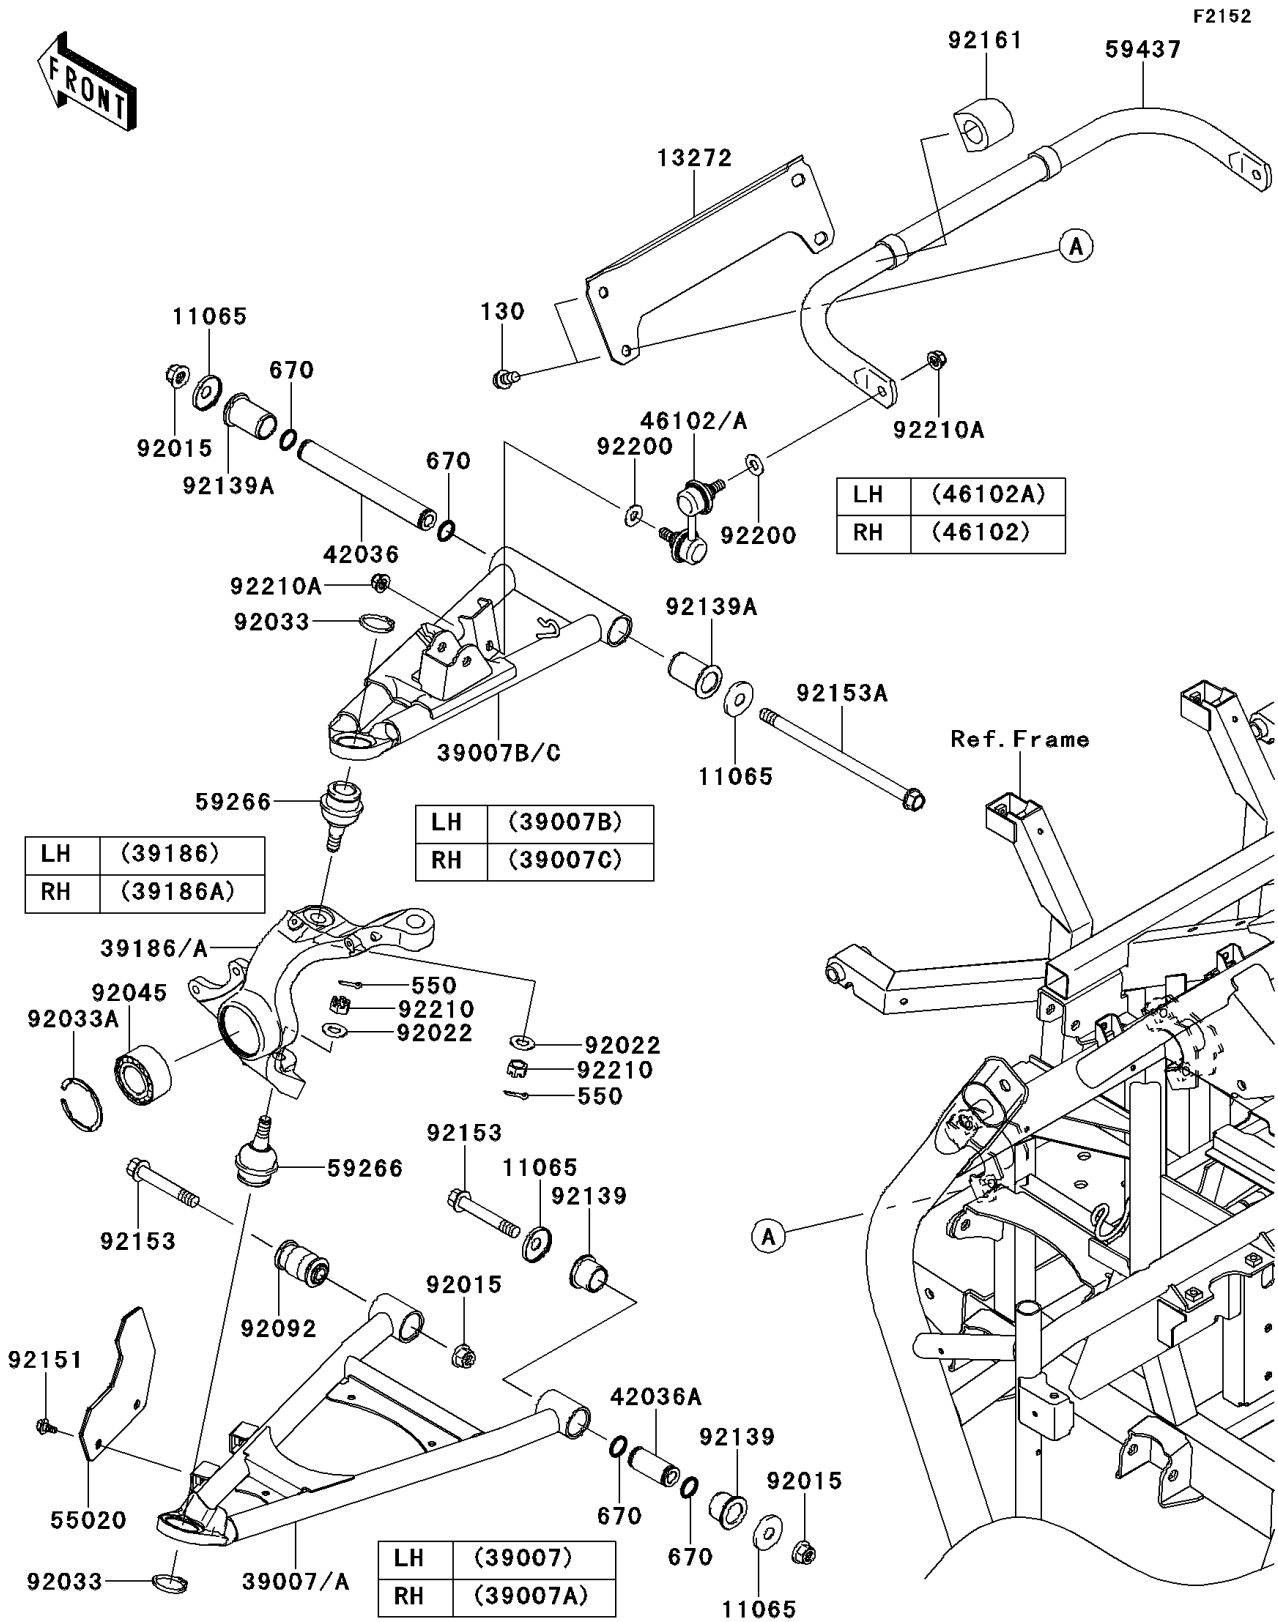

## 2014 Teryx4™ PARTS DIAGRAM

Front Suspension

## 2014 Teryx4™ PARTS LIST

Front Suspension

ITEM NAME	PART NUMBER	QUANTITY
BOLT-FLANGED,10X16 (Ref # 130)	130CA1016	1
PIN-COTTER,3.0X25 (Ref # 550)	550AA3025	1
O RING,18MM (Ref # 670)	670B2018	1
CAP (Ref # 11065)	11065-0253	1
PLATE (Ref # 13272)	13272-1650	1
ARM-SUSP,FR,LWR,LH,BLACK (Ref # 39007)	39007-0364-10	1
ARM-SUSP,FR,LWR,RH,BLACK (Ref # 39007A)	39007-0365-10	1
ARM-SUSP,FR,UPP,LH,BLACK (Ref # 39007B)	39007-0367-10	1
ARM-SUSP,FR,UPP,RH,BLACK (Ref # 39007C)	39007-0368-10	1
KNUCKLE,FR,LH (Ref # 39186)	39186-0311	1
KNUCKLE,FR,RH (Ref # 39186A)	39186-0312	1
SLEEVE (Ref # 42036)	42036-0061	1
SLEEVE (Ref # 42036A)	42036-0062	1
ROD,STABILIZER,RH (Ref # 46102)	46102-0100	1
ROD,STABILIZER,LH (Ref # 46102A)	46102-0101	1
GUARD,FRONT ARM (Ref # 55020)	55020-0839	1
JOINT-BALL (Ref # 59266)	59266-0014	1
STABILIZER,FR (Ref # 59437)	59437-0010	1
NUT,LOCK,FLANGED,12MM (Ref # 92015)	92015-1433	1
WASHER (Ref # 92022)	92022-1831	1
RING-SNAP,C-TYPE,32MM (Ref # 92033)	92033-1262	1
RING-SNAP,55MM (Ref # 92033A)	92033-1274	1
BEARING-BALL,DAC3055W-3CS31 (Ref # 92045)	92045-0123	1
BUSHING-RUBBER (Ref # 92092)	92092-0555	1
BUSHING (Ref # 92139)	92139-0231	1
BUSHING,22.4X28.2X46 (Ref # 92139A)	92139-0806	1
BOLT,FLANGED,6X13 (Ref # 92151)	92151-1703	1
BOLT,FLANGED,12X76.5 (Ref # 92153)	92153-1733	1
BOLT,FLANGED,12X213 (Ref # 92153A)	92153-1958	1

## 2014 Teryx4™ PARTS LIST

Front Suspension

ITEM NAME	PART NUMBER	QUANTITY
DAMPER (Ref # 92161)	92161-1508	1
WASHER,10.3X23X1.6 (Ref # 92200)	92200-2009	1
NUT,CASTLE,12MM (Ref # 92210)	92210-0395	1
NUT,LOCK,FLANGED,10MM (Ref # 92210A)	92210-1080	1