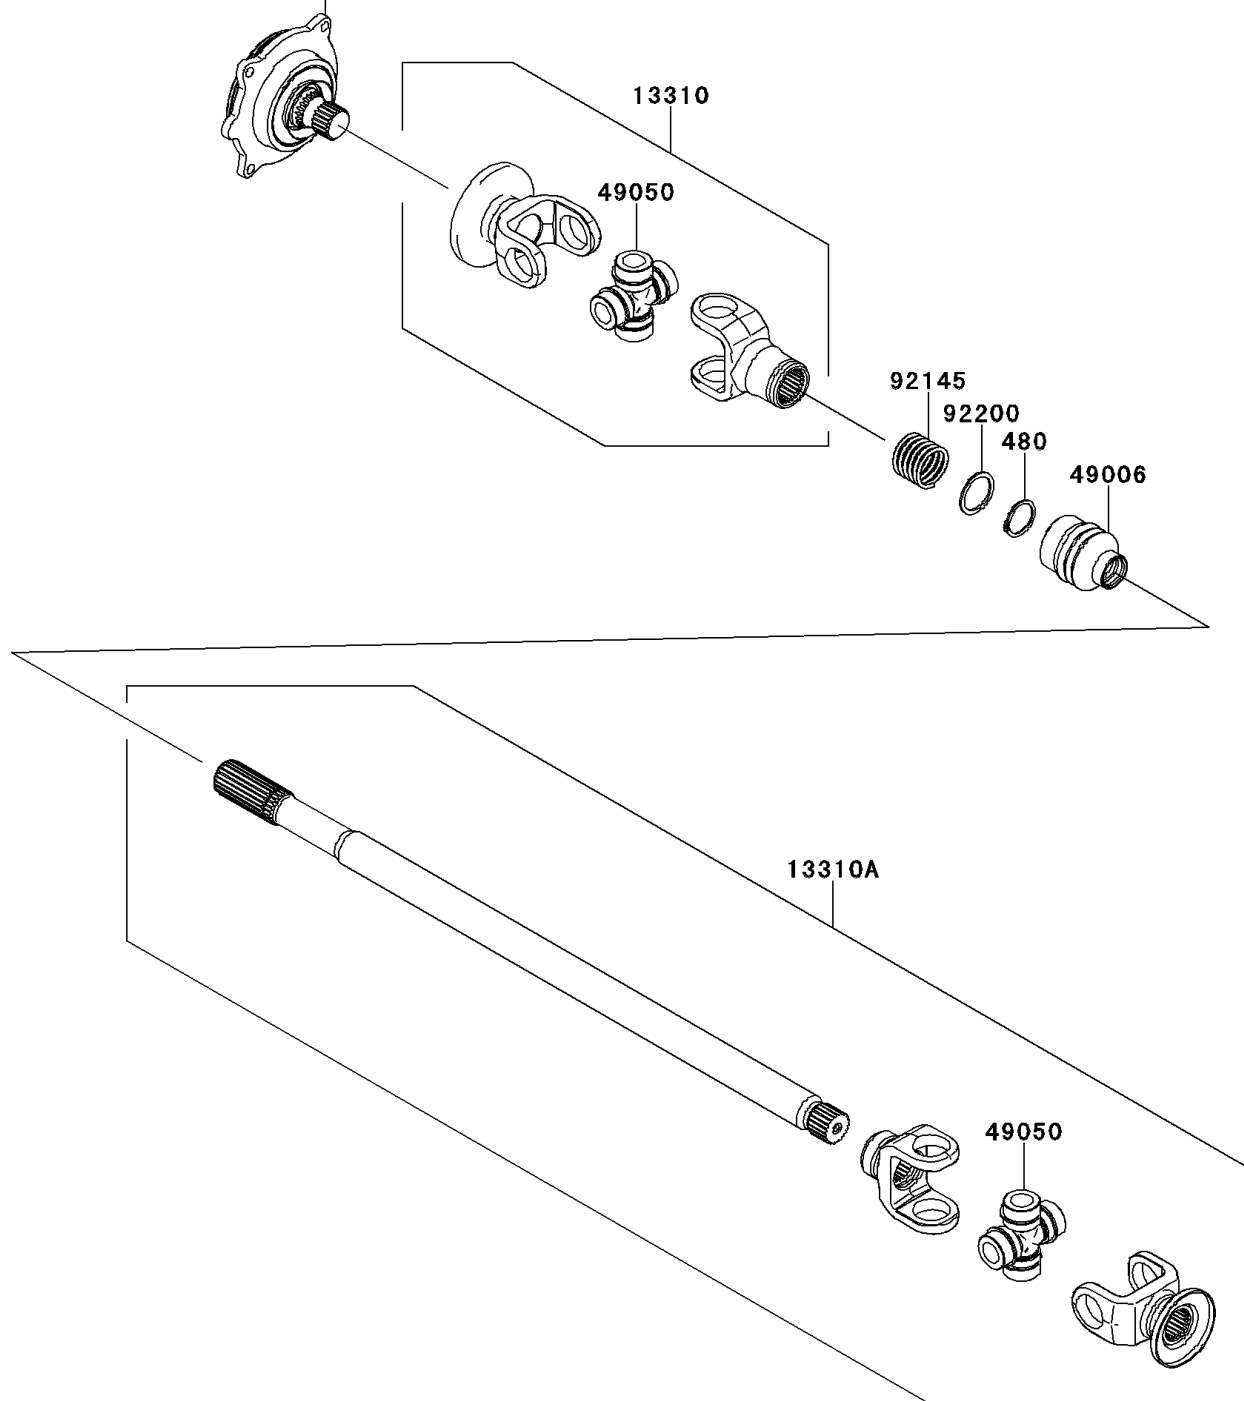

2014 Teryx4™ PARTS DIAGRAM

Drive Shaft(JKBRTCB1 EB500853-)

E3135A

Ref. Drive Shaft-FR

2014 Teryx4™ PARTS LIST

Drive Shaft(JKBRTCB1 EB500853-)

ITEM NAME	PART NUMBER	QUANTITY
CIRCLIP-TYPE-C,24MM (Ref # 480)	480J2400	1
SHAFT-ASSY,FRONT GEAR SIDE (Ref # 13310)	13310-0031	1
SHAFT-ASSY,FRONT ENG SIDE (Ref # 13310A)	13310-0032	1
BOOT,GEAR ASSY SIDE (Ref # 49006)	49006-0108	1
SPIDER (Ref # 49050)	49050-0034	1
SPRING (Ref # 92145)	92145-0823	1
WASHER,25X31X1.5 (Ref # 92200)	92200-0600	1