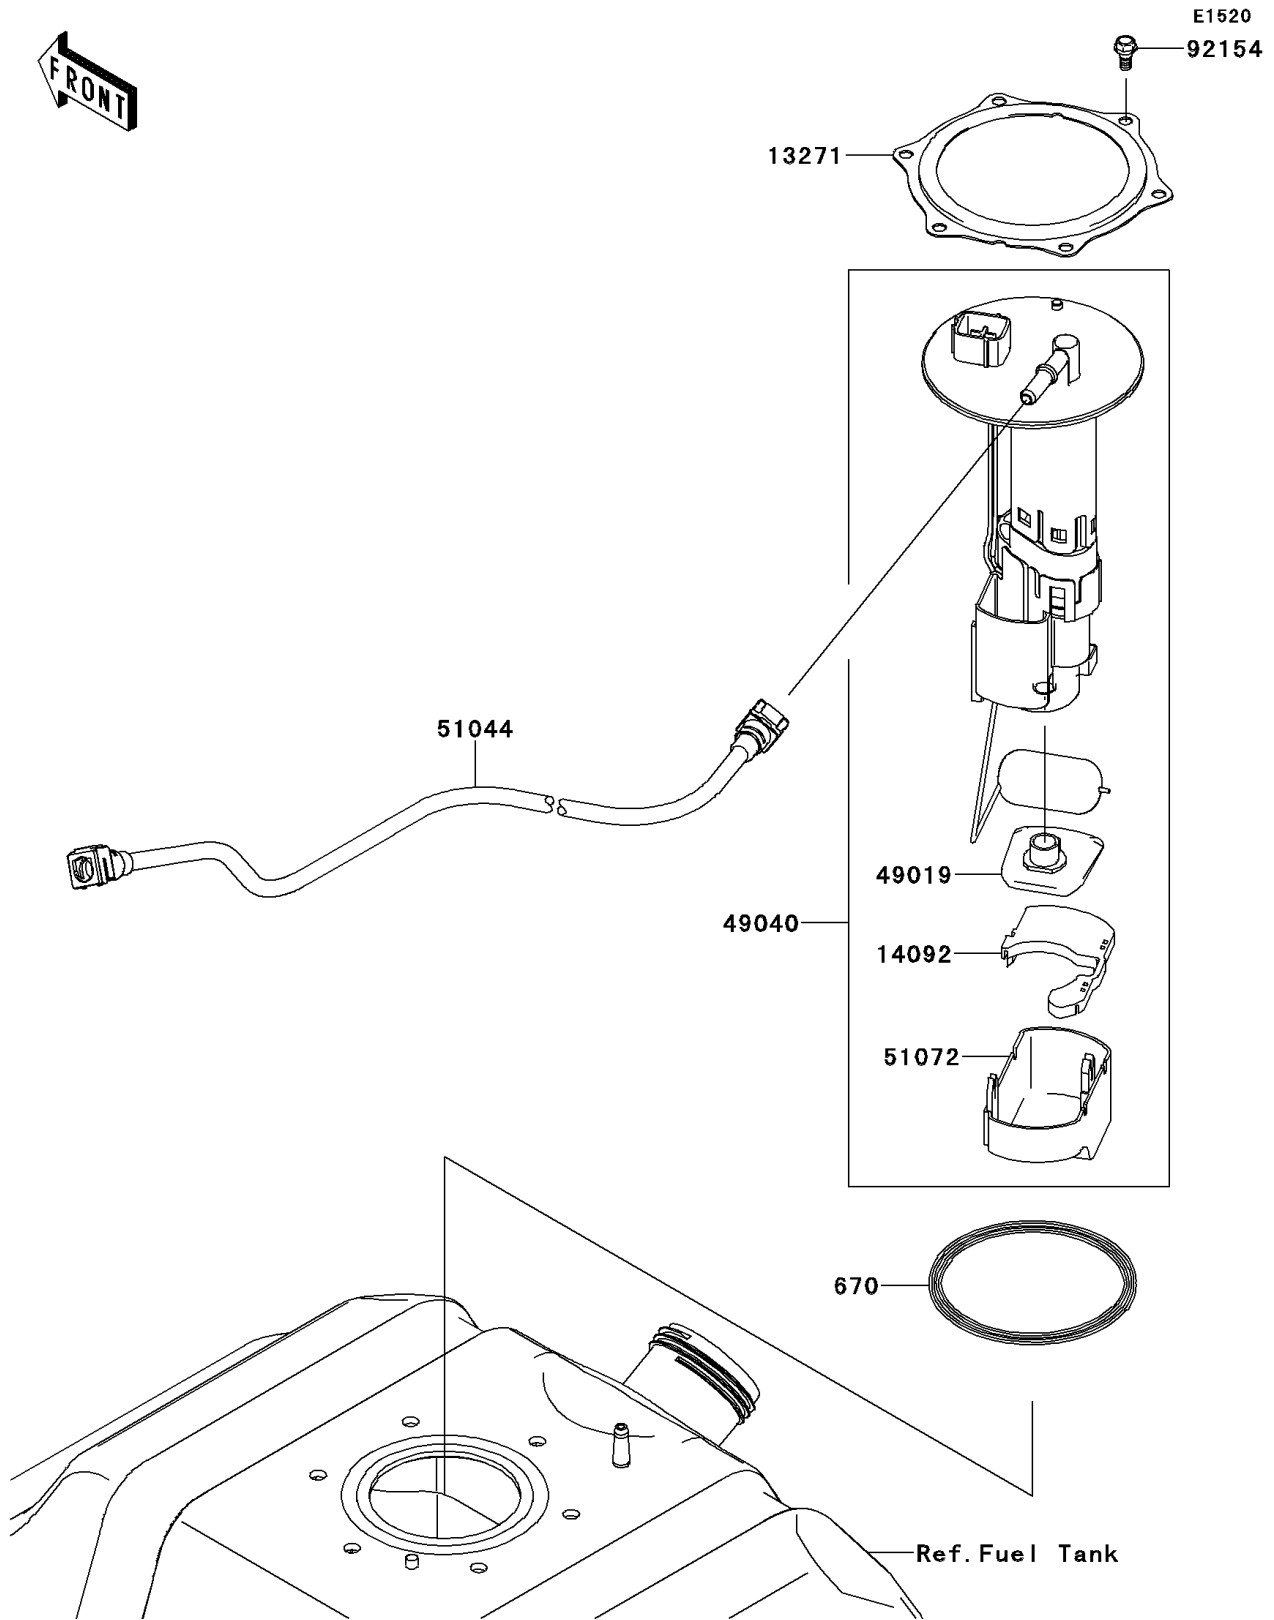

2014 Teryx4™ PARTS DIAGRAM

Fuel Pump

2014 Teryx4™ PARTS LIST

Fuel Pump

| ITEM NAME | PART NUMBER | QUANTITY |
|----------------------------------|-------------|----------|
| O RING (Ref # 670) | 670E5090 | 1 |
| PLATE (Ref # 13271) | 13271-0980 | 1 |
| COVER (Ref # 14092) | 14092-1044 | 1 |
| FILTER-FUEL (Ref # 49019) | 49019-0013 | 1 |
| PUMP-FUEL (Ref # 49040) | 49040-0716 | 1 |
| TUBE-ASSY (Ref # 51044) | 51044-0746 | 1 |
| CHAMBER-FUEL (Ref # 51072) | 51072-0003 | 1 |
| BOLT,FLANGED,5X4.5 (Ref # 92154) | 92154-0974 | 1 |