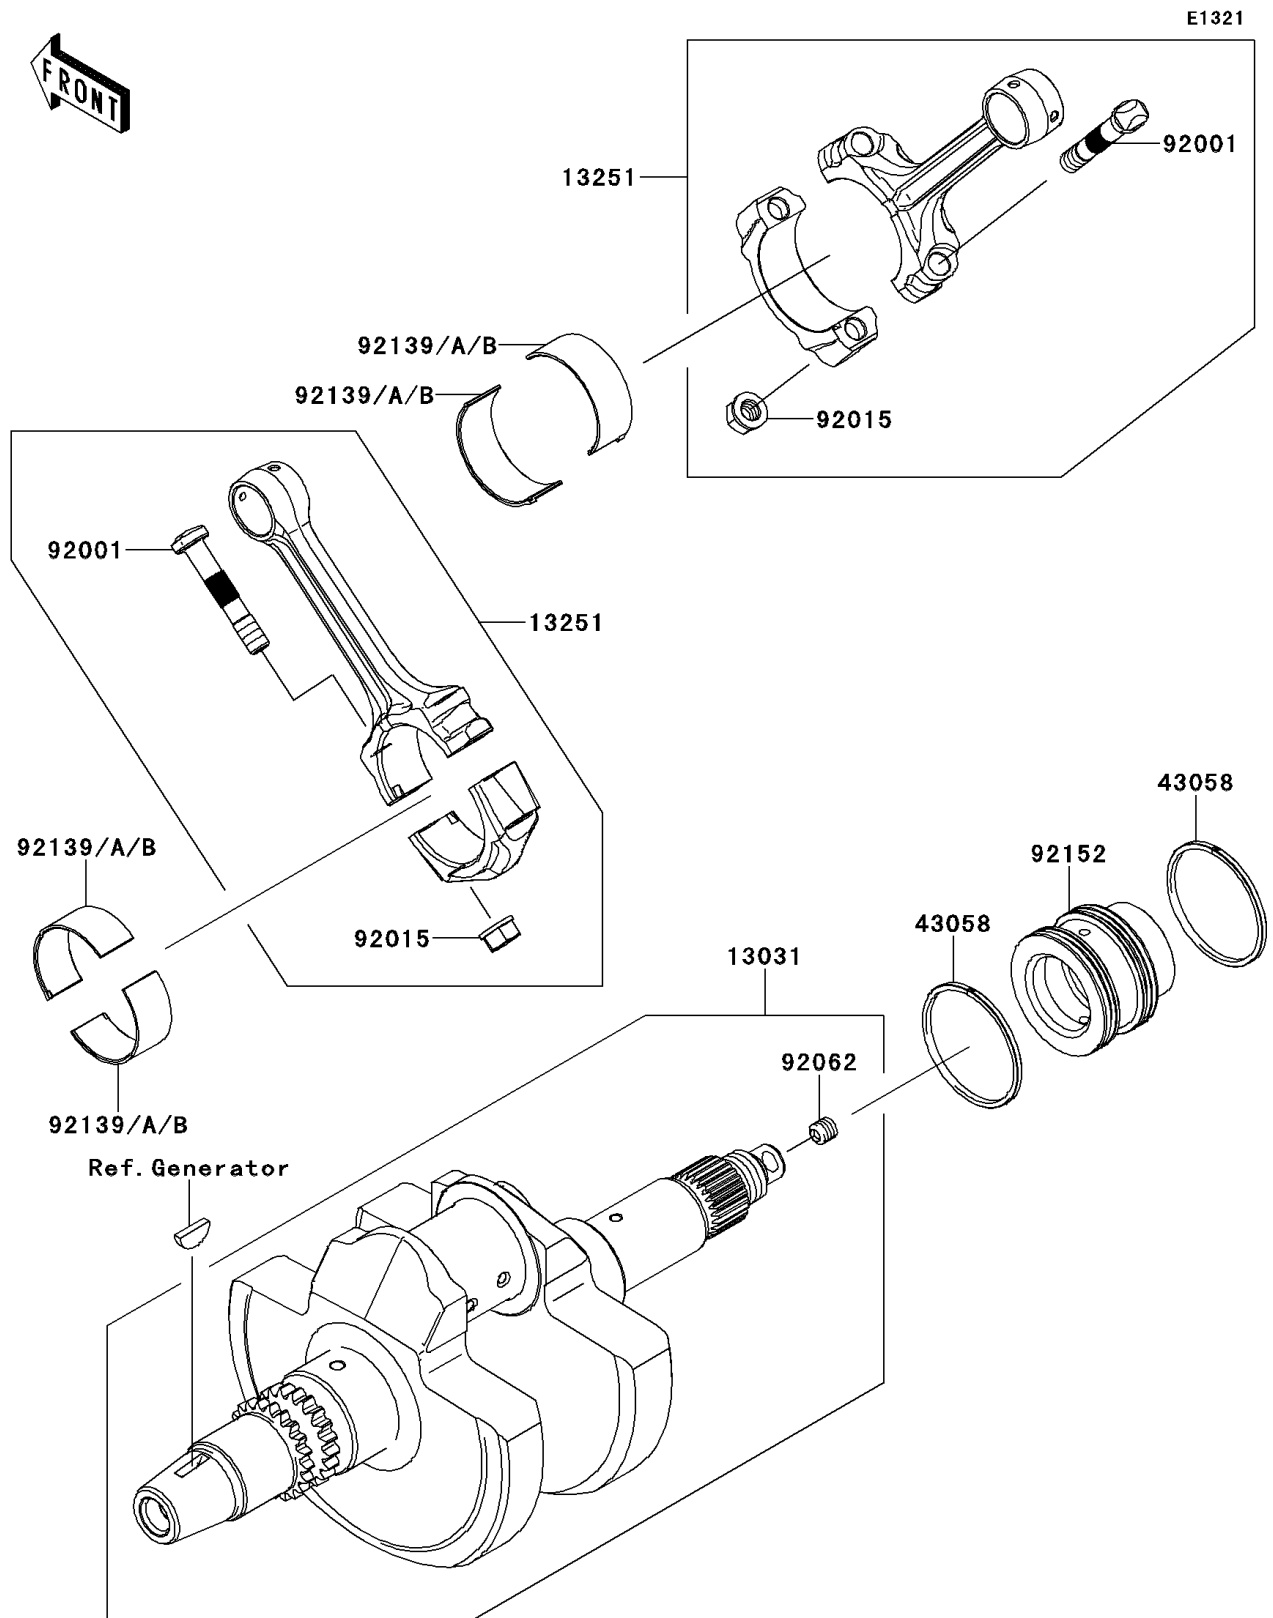

## 2014 Teryx4™ PARTS DIAGRAM

Crankshaft

## 2014 Teryx4™ PARTS LIST

Crankshaft

ITEM NAME	PART NUMBER	QUANTITY
CRANKSHAFT-COMP (Ref # 13031)	13031-0762	1
ROD-ASSY-CONNECTING (Ref # 13251)	13251-0709	1
RING (Ref # 43058)	43058-0702	1
BOLT,CONNECTING ROD (Ref # 92001)	92001-1980	1
NUT,FLANGED,8MM (Ref # 92015)	92015-1311	1
NOZZLE,8X8,SILVER (Ref # 92062)	92062-1082	1
BUSHING,CONNECTING ROD,GREEN (Ref # 92139)	92139-0764	1
BUSHING,CONNECTING ROD,YELLOW (Ref # 92139A)	92139-0765	1
BUSHING,CONNECTING ROD,BROWN (Ref # 92139B)	92139-0766	1
COLLAR,CRANK-CLUTCH (Ref # 92152)	92152-0956	1