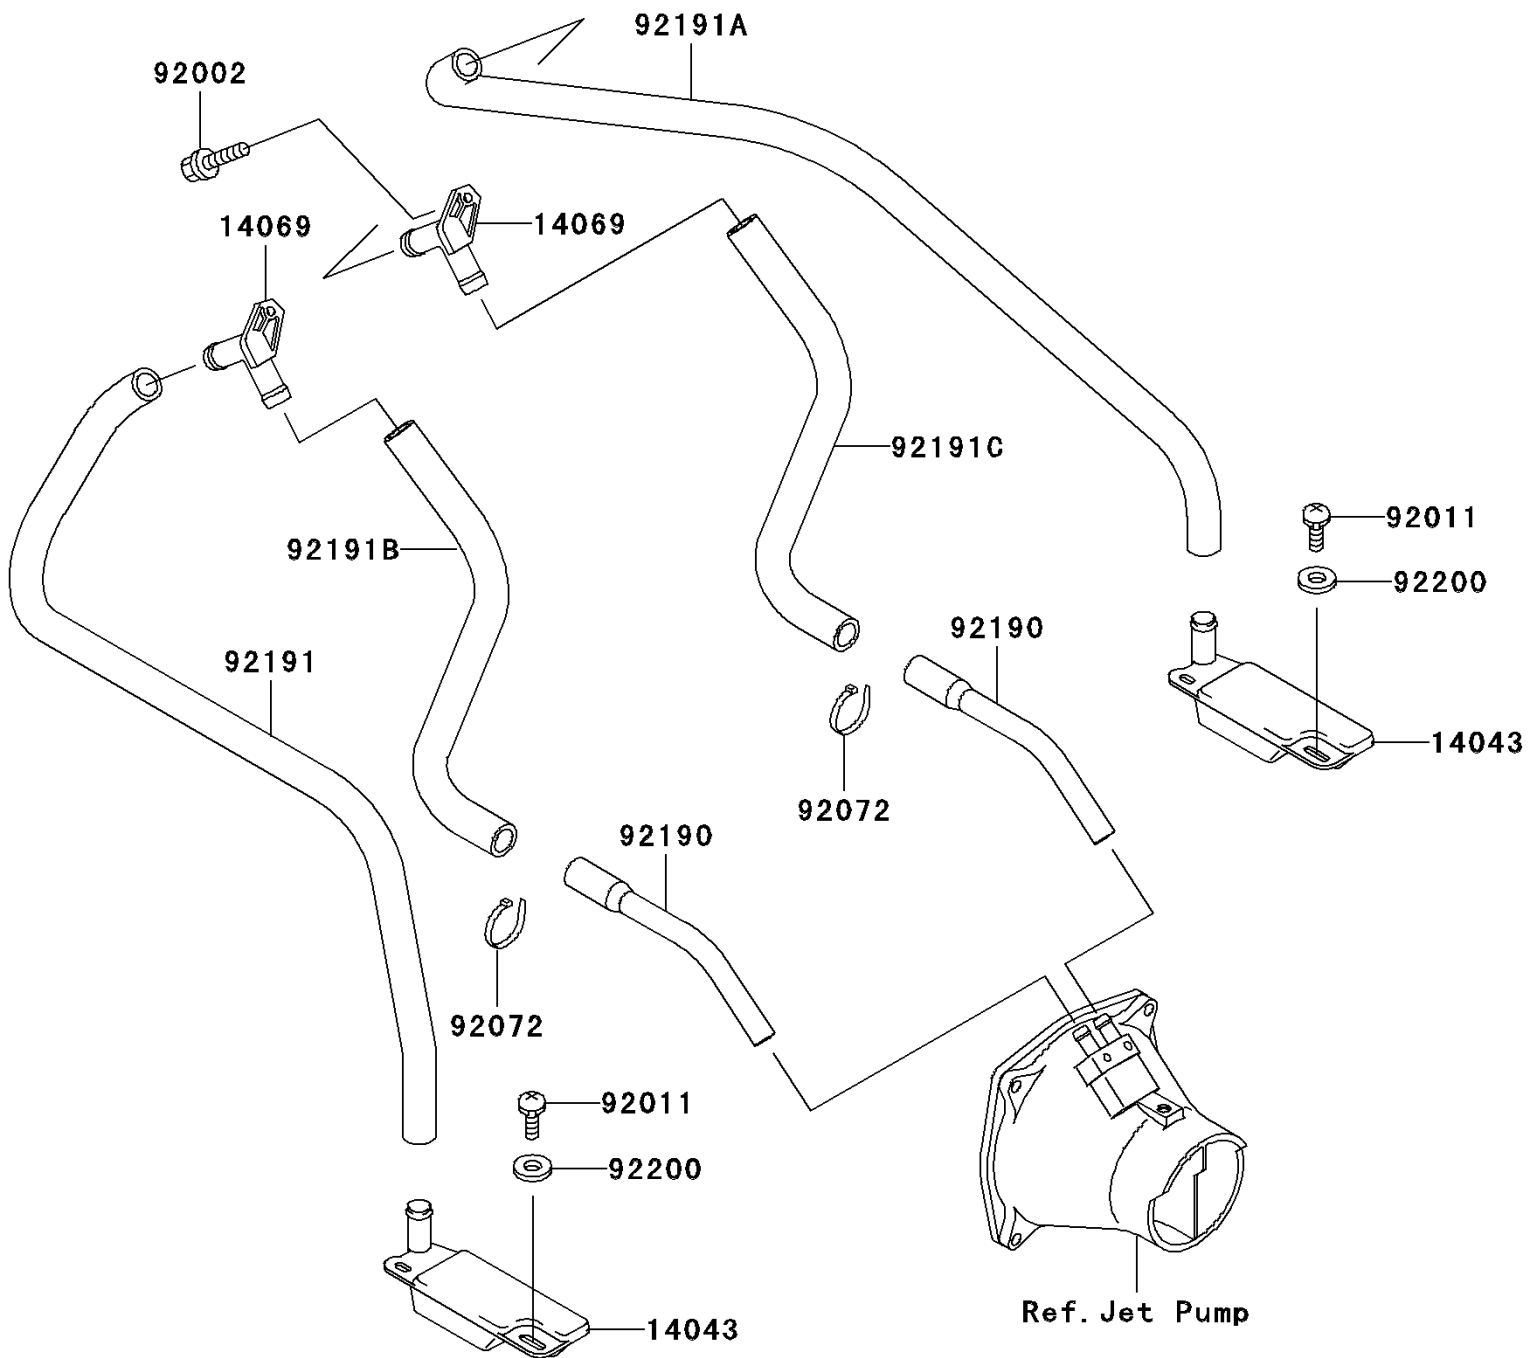

2003 JET SKI® 900 STX® PARTS DIAGRAM

Bilge System

F3145

2003 JET SKI® 900 STX® PARTS LIST

Bilge System

ITEM NAME	PART NUMBER	QUANTITY
FILTER (Ref # 14043)	14043-3708	1
BREATHER (Ref # 14069)	14069-3708	1
BOLT,6X16 (Ref # 92002)	92002-3728	1
SCREW,TAPPING (Ref # 92011)	92011-561	1
BAND,L=201 (Ref # 92072)	92072-3778	1
TUBE,HULL-NOZZLE (Ref # 92190)	92190-3971	1
TUBE,FILTER-BREATHER(LH) (Ref # 92191)	92191-3821	1
TUBE,FILTER-BREATHER(RH) (Ref # 92191A)	92191-3822	1
TUBE,BILGE BREATHER-HULL,LEFT (Ref # 92191B)	92191-3927	1
TUBE,BILGE BREATHER-HULL,RIGHT (Ref # 92191C)	92191-3928	1
WASHER,5.9X16X1.5 (Ref # 92200)	92200-3714	1