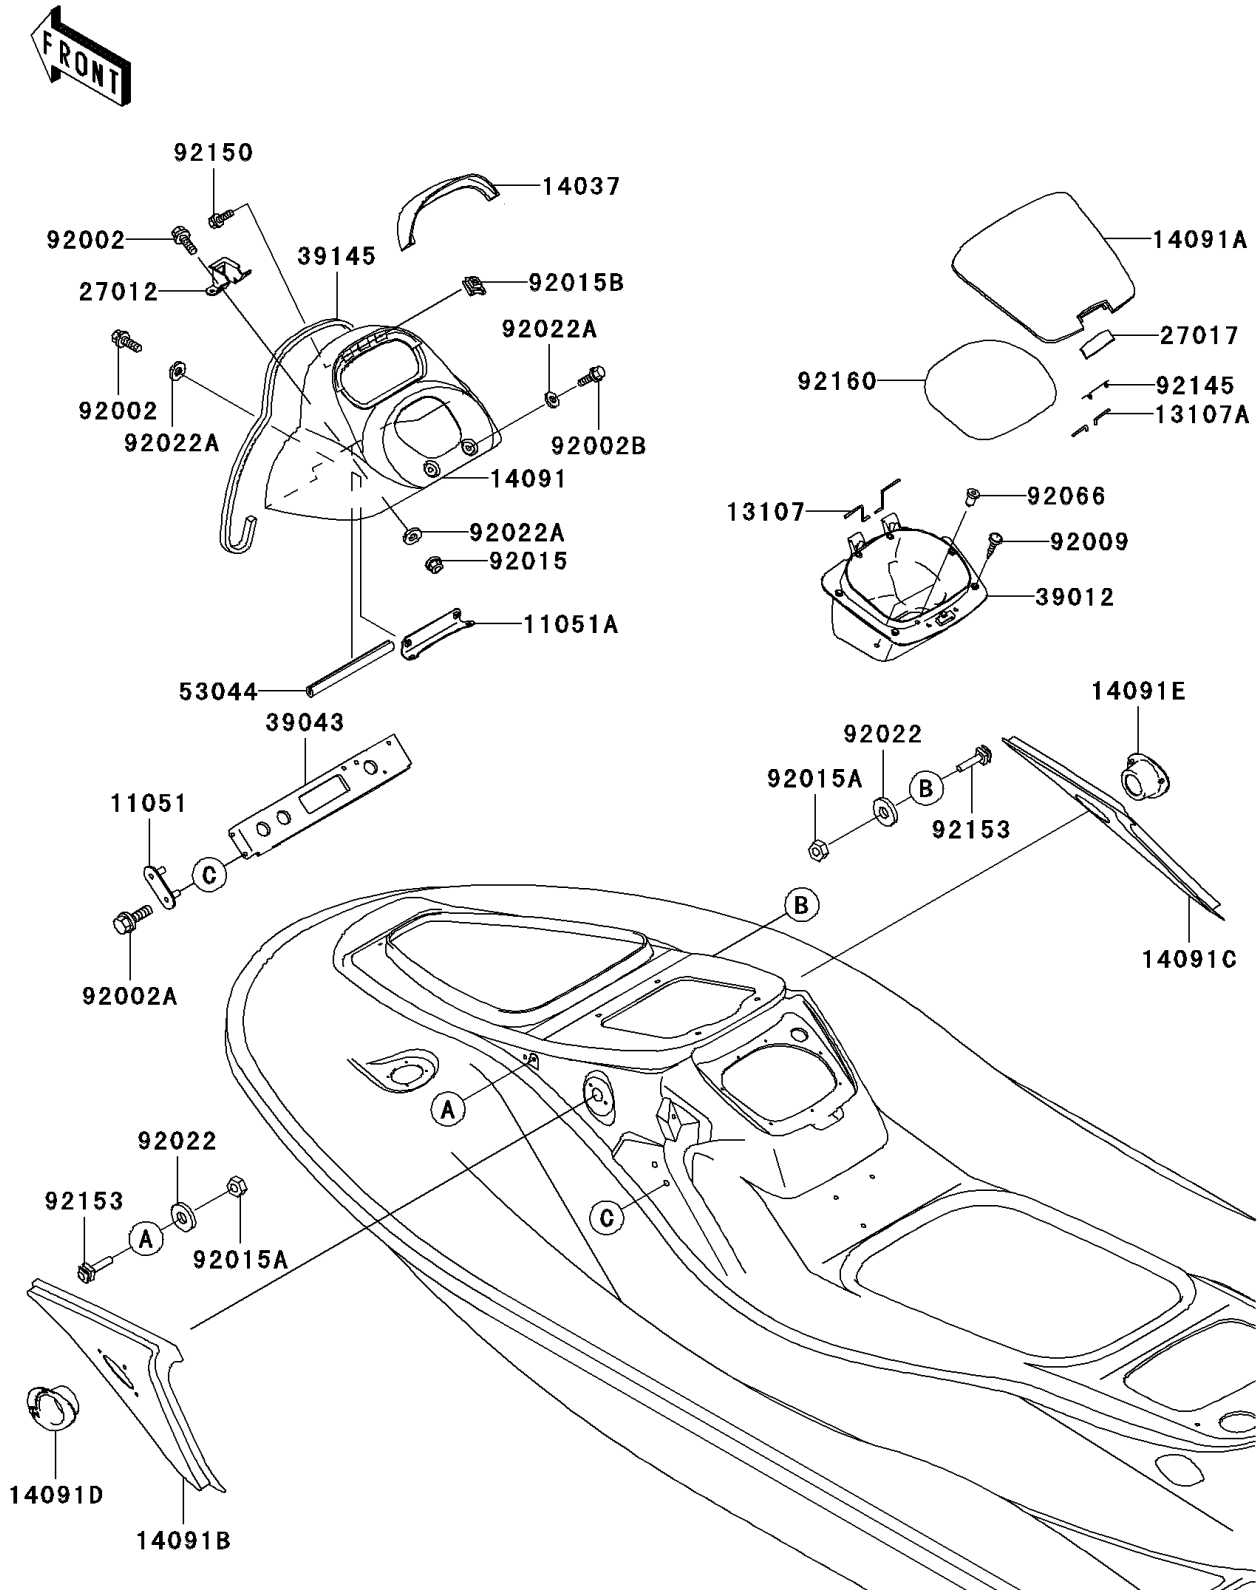

2003 JET SKI® 900 STX® PARTS DIAGRAM

Hull Middle Fittings

F3136

2003 JET SKI® 900 STX® PARTS LIST

Hull Middle Fittings

ITEM NAME	PART NUMBER	QUANTITY
BRACKET,CROSSMEMBER (Ref # 11051)	11051-3782	1
BRACKET (Ref # 11051A)	11051-3811	1
SHAFT (Ref # 13107)	13107-3761	1
SHAFT (Ref # 13107A)	13107-3769	1
SCREEN,METER,M.S.BLUE (Ref # 14037)	14037-3709-HM	1
COVER,HANDLE,M.S.BLUE (Ref # 14091)	14091-3703-HM	1
COVER,CENTER STORAGE,J.WHITE (Ref # 14091A)	14091-3710-8C	1
COVER,SIDE,LH,M.S.BLUE (Ref # 14091B)	14091-3713-HM	1
COVER,SIDE,RH,M.S.BLUE (Ref # 14091C)	14091-3714-HM	1
COVER,CHOKE KNOB,F.BLACK (Ref # 14091D)	14091-3715-6Z	1
COVER,FUEL KNOB,F.BLACK (Ref # 14091E)	14091-3716-6Z	1
HOOK (Ref # 27012)	27012-3830	1
LOCK,CENTER STORAGE (Ref # 27017)	27017-3725	1
CASE-STORAGE (Ref # 39012)	39012-3735	1
CROSSMEMBER-COMP (Ref # 39043)	39043-3703	1
TRIM-SEAL,L=900 (Ref # 39145)	39145-3772	1
TRIM,L=180 (Ref # 53044)	53044-3755	1
BOLT,6X25 (Ref # 92002)	92002-3714	1
BOLT,6X30 (Ref # 92002A)	92002-3726	1
BOLT,6X12 (Ref # 92002B)	92002-3763	1
SCREW,TAPPING,5X20 (Ref # 92009)	92009-3716	1
NUT,6MM (Ref # 92015)	92015-3767	1
NUT,LOCK,5MM (Ref # 92015A)	92015-3798	1
NUT,CLIP,5MM (Ref # 92015B)	92015-3830	1
WASHER,5X16X1.5 (Ref # 92022)	92022-3041	1
WASHER,6.5X20X1.5 (Ref # 92022A)	92022-3710	1
PLUG (Ref # 92066)	92066-3773	1
SPRING (Ref # 92145)	92145-3711	1
BOLT,5X16 (Ref # 92150)	92150-3778	1

2003 JET SKI® 900 STX® PARTS LIST

Hull Middle Fittings

ITEM NAME	PART NUMBER	QUANTITY
BOLT,5MM (Ref # 92153)	92153-3703	1
DAMPER (Ref # 92160)	92160-3933	1