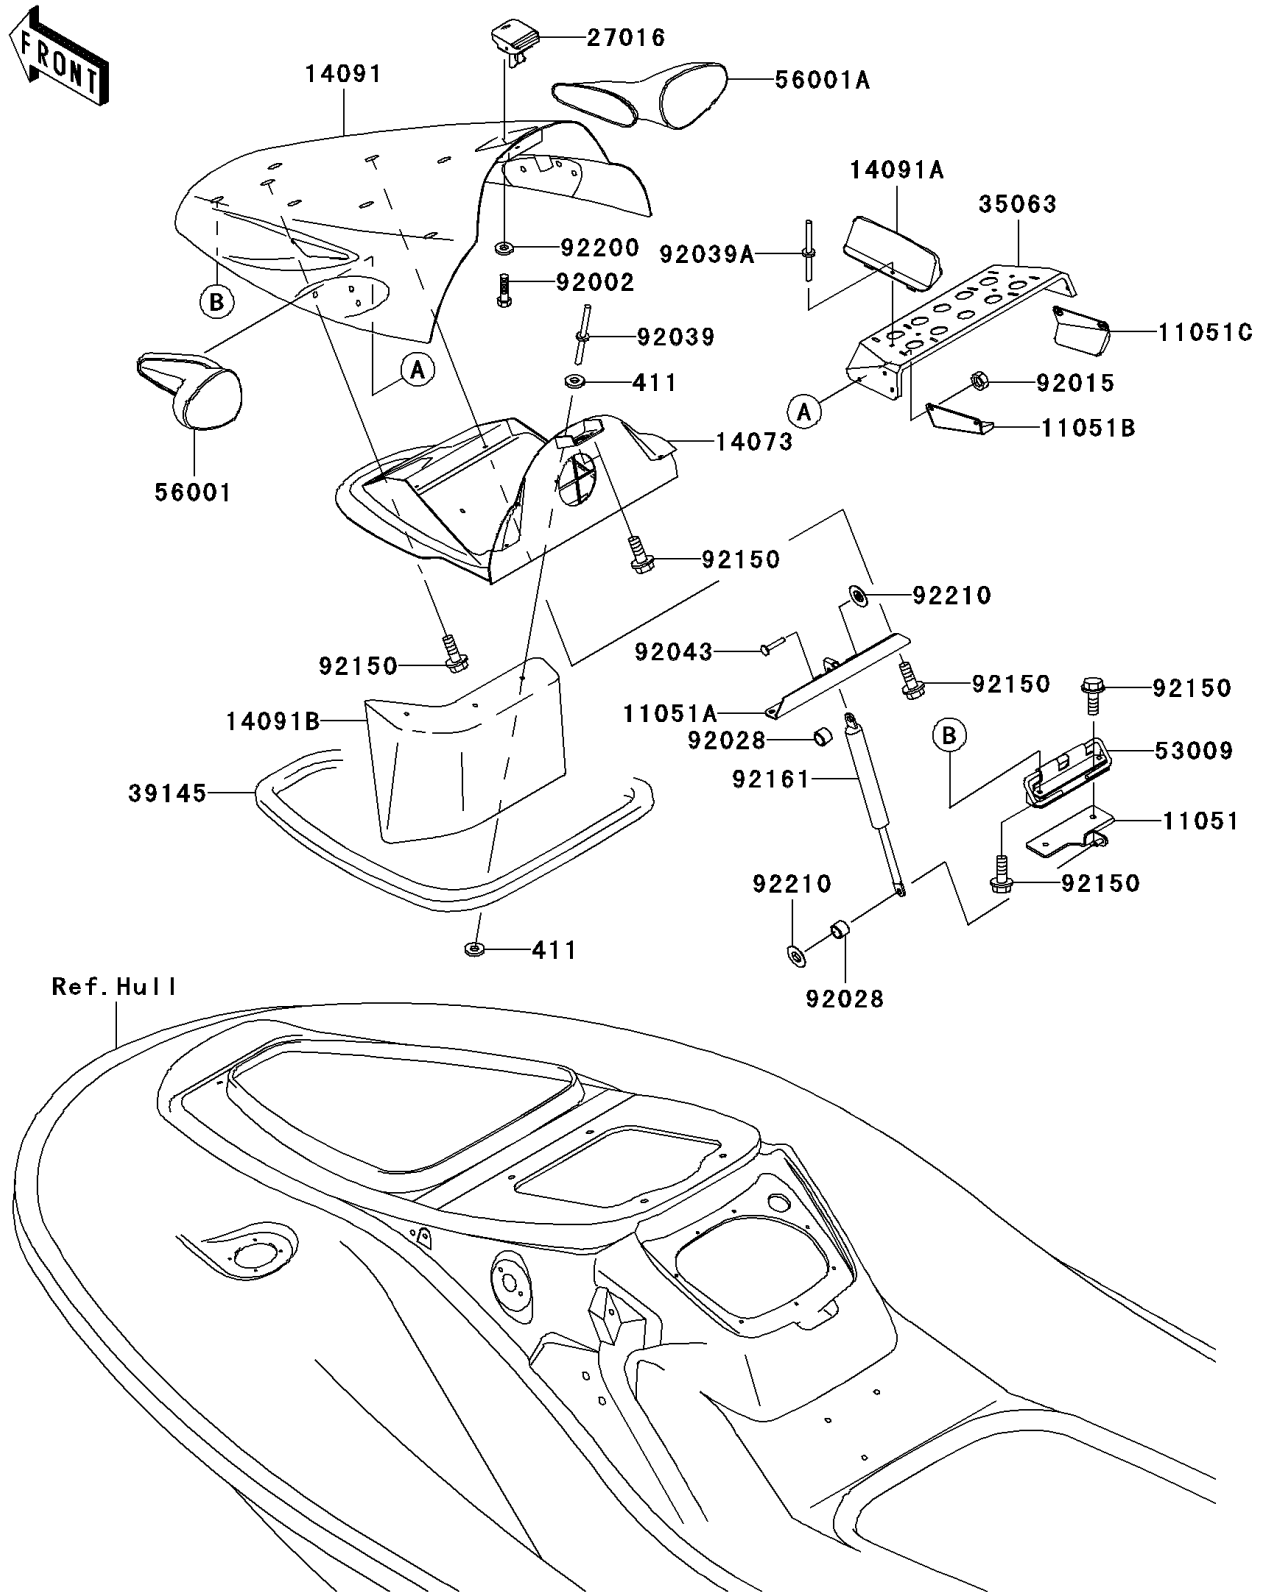

## 2003 JET SKI® 900 STX® PARTS DIAGRAM

Hull Front Fittings

F3135

## 2003 JET SKI® 900 STX® PARTS LIST

Hull Front Fittings

ITEM NAME	PART NUMBER	QUANTITY
WASHER-PLAIN,5MM (Ref # 411)	411S0500	1
BRACKET (Ref # 11051)	11051-3741	1
BRACKET (Ref # 11051A)	11051-3766	1
BRACKET,HATCH,LH (Ref # 11051B)	11051-3798	1
BRACKET,HATCH,RH (Ref # 11051C)	11051-3799	1
DUCT,FR (Ref # 14073)	14073-3777	1
COVER,HATCH,M.S.BLUE (Ref # 14091)	14091-3704-HM	1
COVER (Ref # 14091A)	14091-3707	1
COVER,FRONT DUCT (Ref # 14091B)	14091-3722	1
LOCK-ASSY,HATCH COVER (Ref # 27016)	27016-3756	1
STAY,MIRROR (Ref # 35063)	35063-3703	1
TRIM-SEAL,L=1380 (Ref # 39145)	39145-3776	1
HINGE,HATCH COVER (Ref # 53009)	53009-3725	1
MIRROR-ASSY,LH,M.S.BLUE (Ref # 56001)	56001-3719-GW	1
MIRROR-ASSY,RH,M.S.BLUE (Ref # 56001A)	56001-3720-GW	1
BOLT,5X16 (Ref # 92002)	92002-3747	1
NUT,LOCK,6MM (Ref # 92015)	92015-3766	1
BUSHING (Ref # 92028)	92028-3765	1
RIVET (Ref # 92039)	92039-3714	1
RIVET,4.8MM (Ref # 92039A)	92039-3719	1
PIN,6X33 (Ref # 92043)	92043-3748	1
BOLT,6X18 (Ref # 92150)	92150-3729	1
DAMPER (Ref # 92161)	92161-3705	1
WASHER,5.9X16X1.5 (Ref # 92200)	92200-3714	1
NUT,SPEED,6MM (Ref # 92210)	92210-3739	1