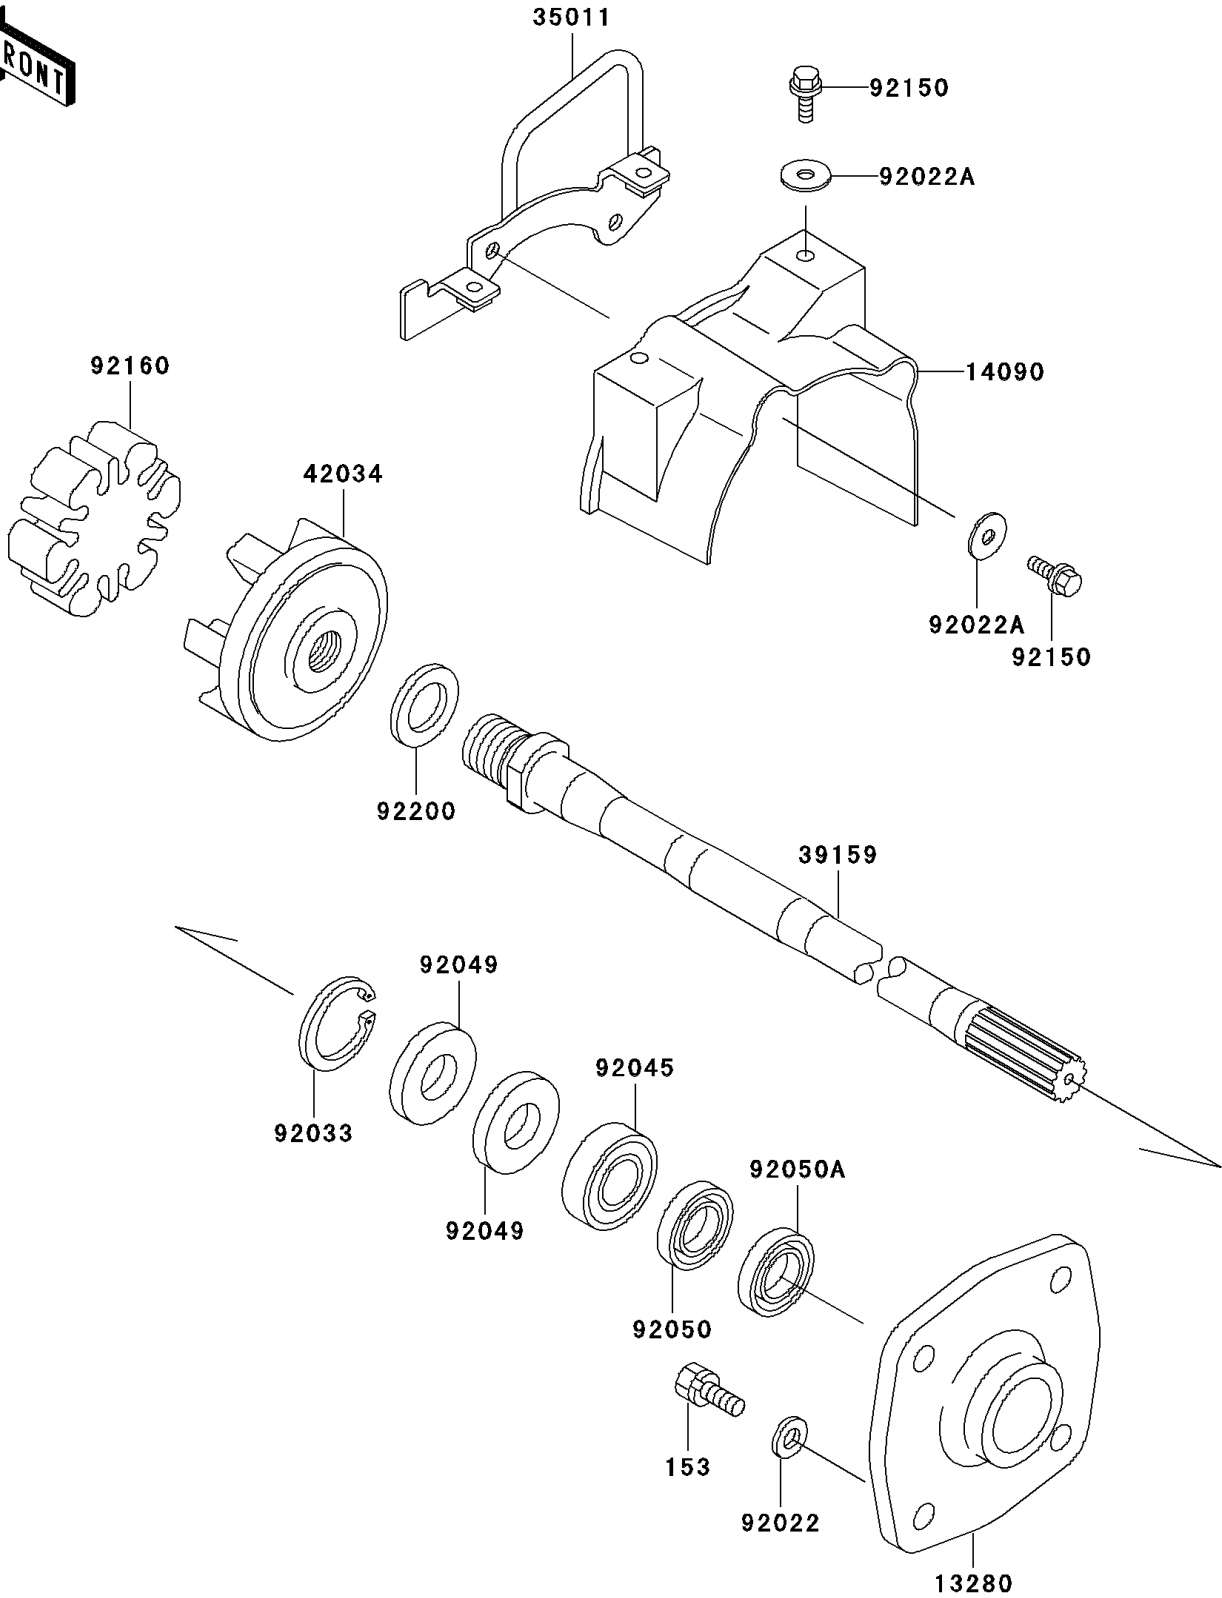

## 2003 JET SKI® 900 STX® PARTS DIAGRAM

Drive Shaft

E3134

## 2003 JET SKI® 900 STX® PARTS LIST

Drive Shaft

ITEM NAME	PART NUMBER	QUANTITY
BOLT-WS-SMALL (Ref # 153)	153R0830	1
HOLDER (Ref # 13280)	13280-3730	1
COVER,COUPLING (Ref # 14090)	14090-3789	1
STAY (Ref # 35011)	35011-3715	1
SHAFT-DRIVE (Ref # 39159)	39159-3732	1
COUPLING (Ref # 42034)	42034-3709	1
WASHER,8.2X18X1.5 (Ref # 92022)	92022-1964	1
WASHER,6.5X20X1.5 (Ref # 92022A)	92022-3710	1
RING-SNAP,42MM (Ref # 92033)	92033-3713	1
BEARING-BALL,60042RD (Ref # 92045)	92045-3705	1
SEAL-OIL,S620426 (Ref # 92049)	92049-3707	1
SEAL-OIL,SCY20368 (Ref # 92050)	92050-502	1
SEAL-OIL,SC20367 (Ref # 92050A)	92050-503	1
BOLT,6X18 (Ref # 92150)	92150-3729	1
DAMPER,COUPLING (Ref # 92160)	92160-3883	1
WASHER,24X32X2.0 (Ref # 92200)	92200-3739	1