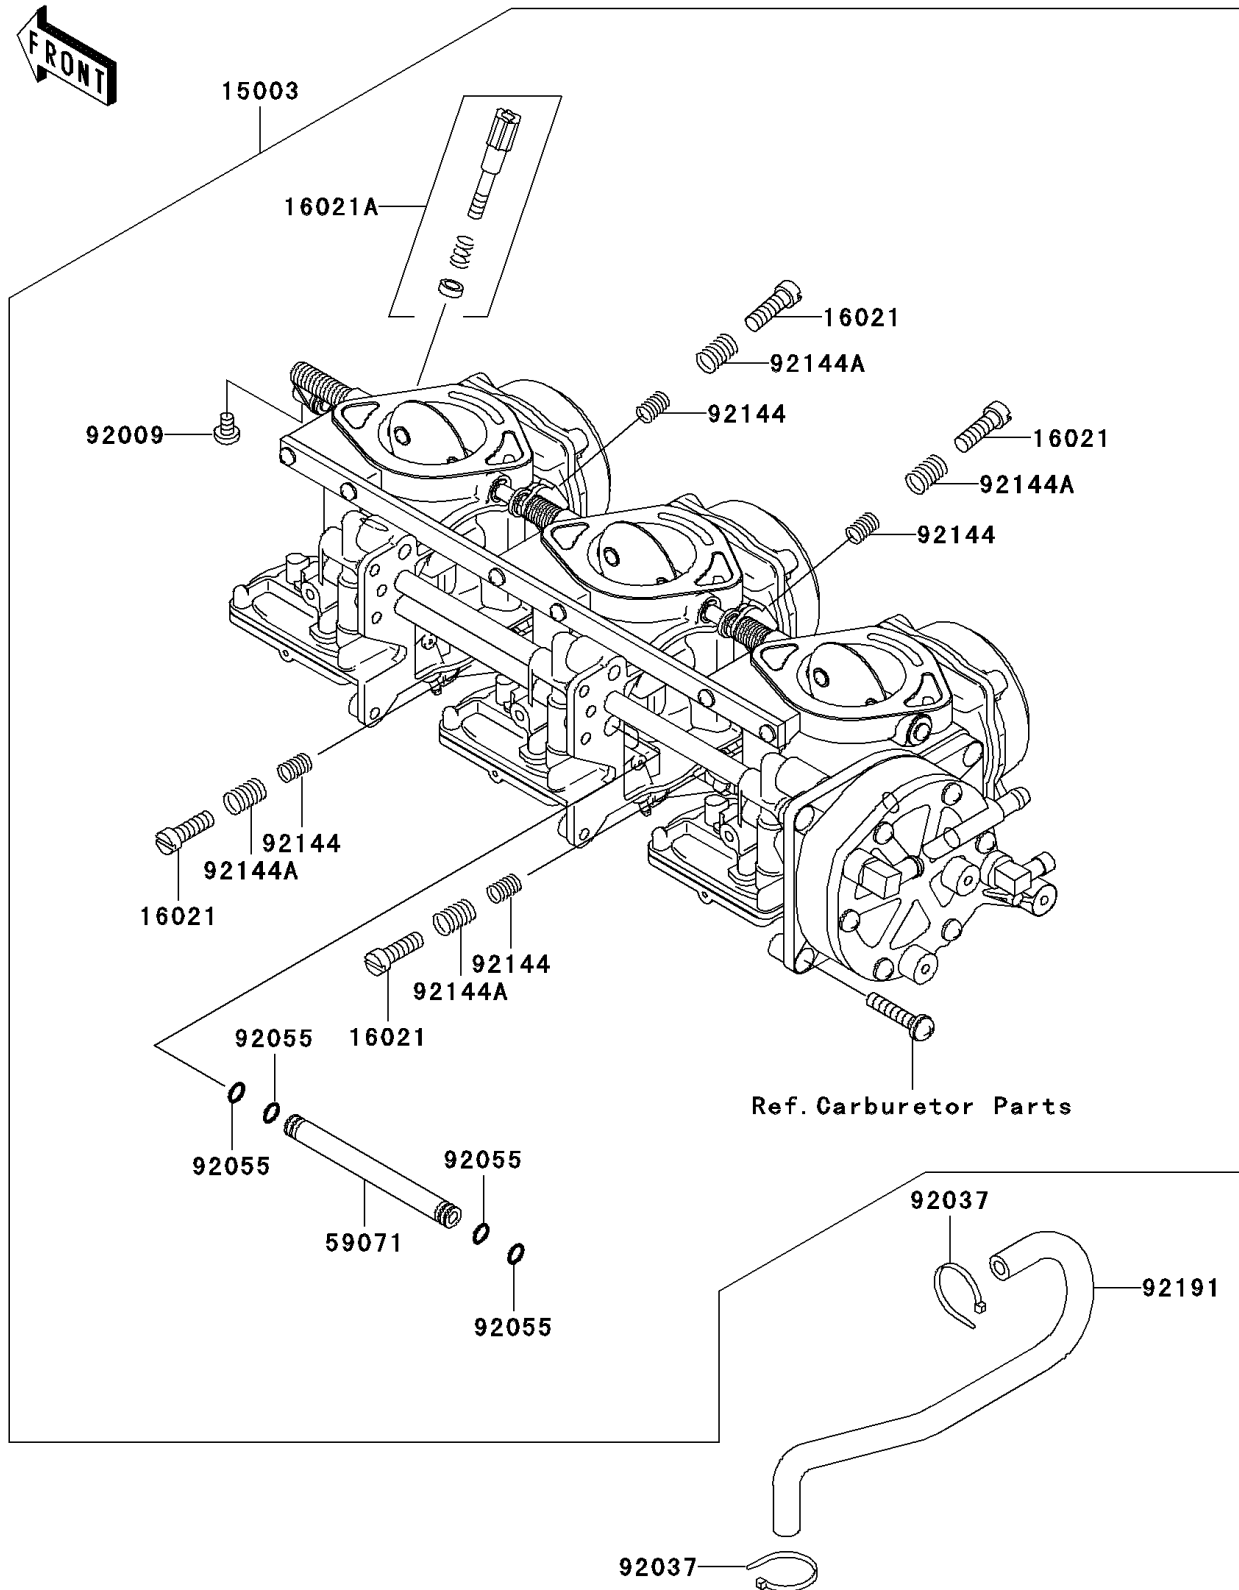

2003 JET SKI® 900 STX® PARTS DIAGRAM

Carburetor

E1611

2003 JET SKI® 900 STX® PARTS LIST

Carburetor

ITEM NAME	PART NUMBER	QUANTITY
CARBURETOR-ASSY (Ref # 15003)	15003-3735	1
SCREW-THROTTLE STOP (Ref # 16021)	16021-3704	1
SCREW-THROTTLE STOP (Ref # 16021A)	16021-3707	1
JOINT (Ref # 59071)	59071-3762	1
SCREW,4X6 (Ref # 92009)	92009-3786	1
CLAMP (Ref # 92037)	92037-1173	1
RING-O (Ref # 92055)	92055-1246	1
SPRING,ADJUST SCREW (Ref # 92144)	92144-3704	1
SPRING,THROTTLE STOP SCREW (Ref # 92144A)	92144-3745	1
TUBE (Ref # 92191)	92191-3902	1