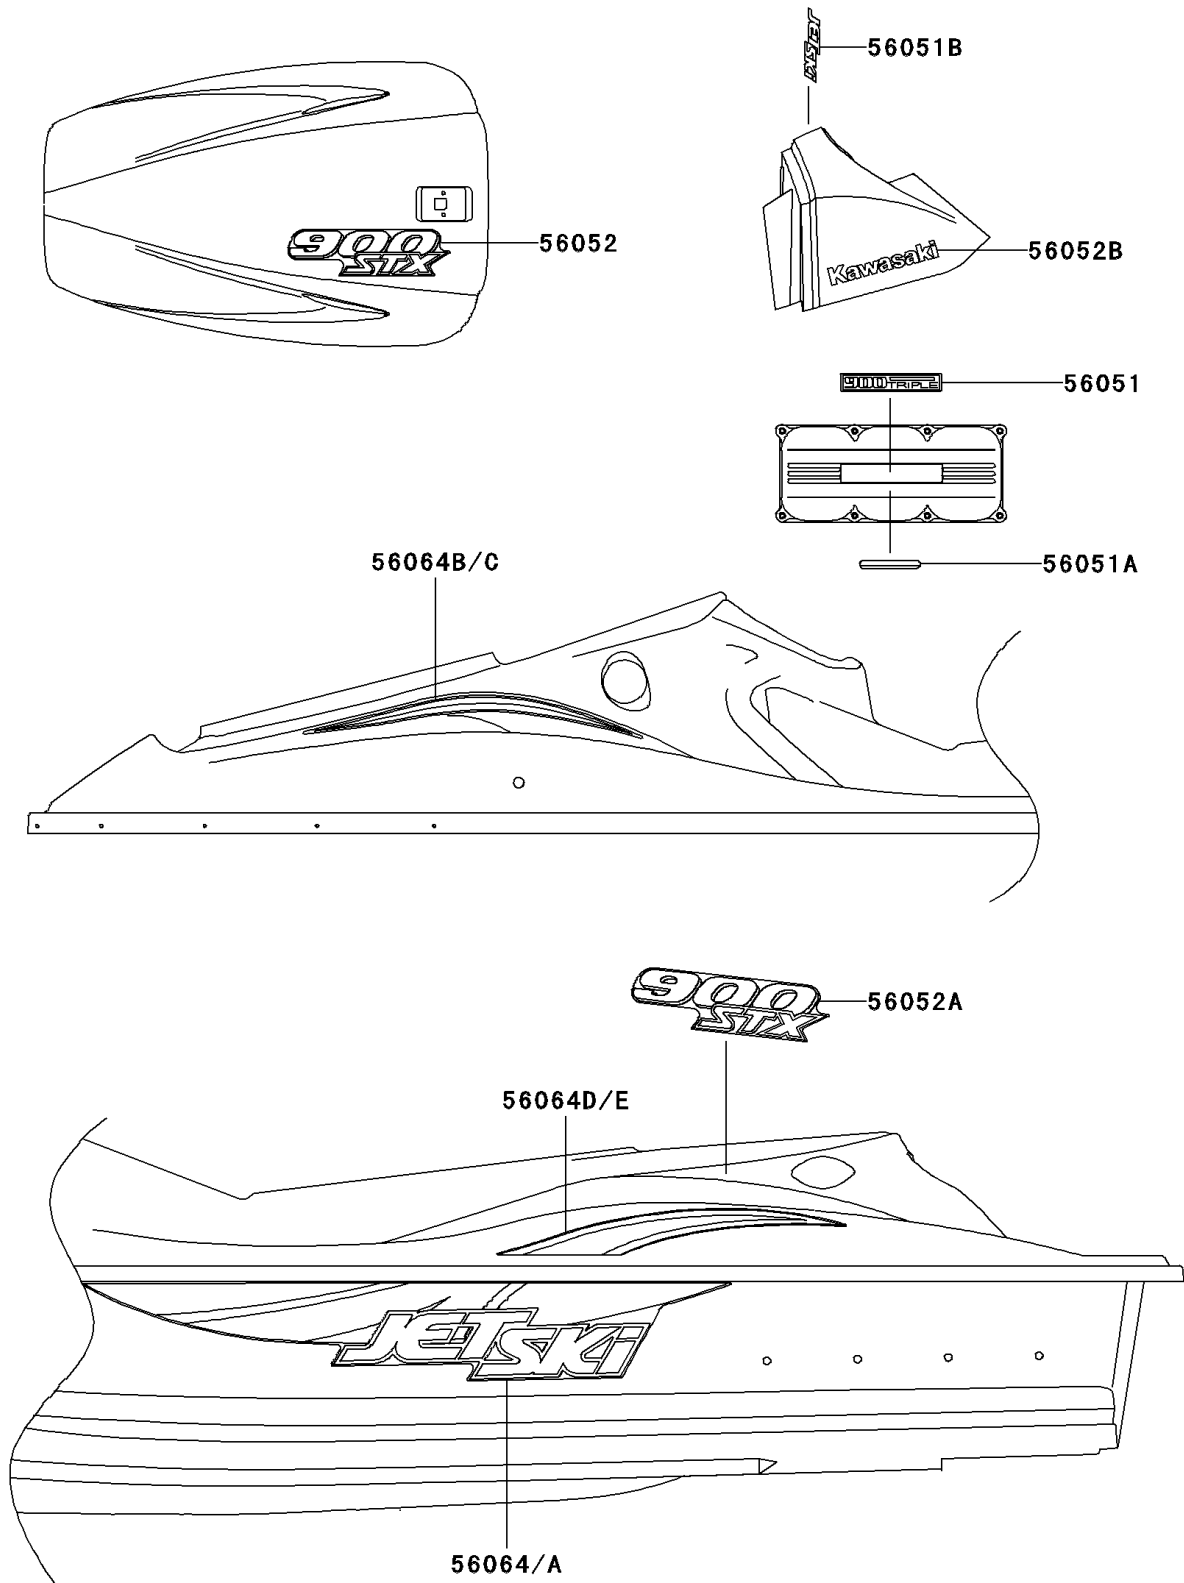

## 2001 JET SKI® 900 STX® PARTS DIAGRAM

Decals(JT900-C1)

F3880

## 2001 JET SKI® 900 STX® PARTS LIST

Decals(JT900-C1)

ITEM NAME	PART NUMBER	QUANTITY
MARK,900 TRIPLE (Ref # 56051)	56051-3743	1
MARK,INTAKE COVER (Ref # 56051A)	56051-3809	1
MARK,METER COVER,JET SKI (Ref # 56051B)	56051-3816	1
MARK,HATCH COVER,900 STX (Ref # 56052)	56052-3746	1
MARK,DECK,900 STX (Ref # 56052A)	56052-3747	1
MARK,HANDLE COVER,KAWASAKI (Ref # 56052B)	56052-3748	1
PATTERN,HULL,LH (Ref # 56064)	56064-3725	1
PATTERN,HULL,RH (Ref # 56064A)	56064-3726	1
PATTERN,DECK,FR,LH (Ref # 56064B)	56064-3727	1
PATTERN,DECK,FR,RH (Ref # 56064C)	56064-3728	1
PATTERN,DECK,SEAT,LH (Ref # 56064D)	56064-3729	1
PATTERN,DECK,SEAT,RH (Ref # 56064E)	56064-3730	1