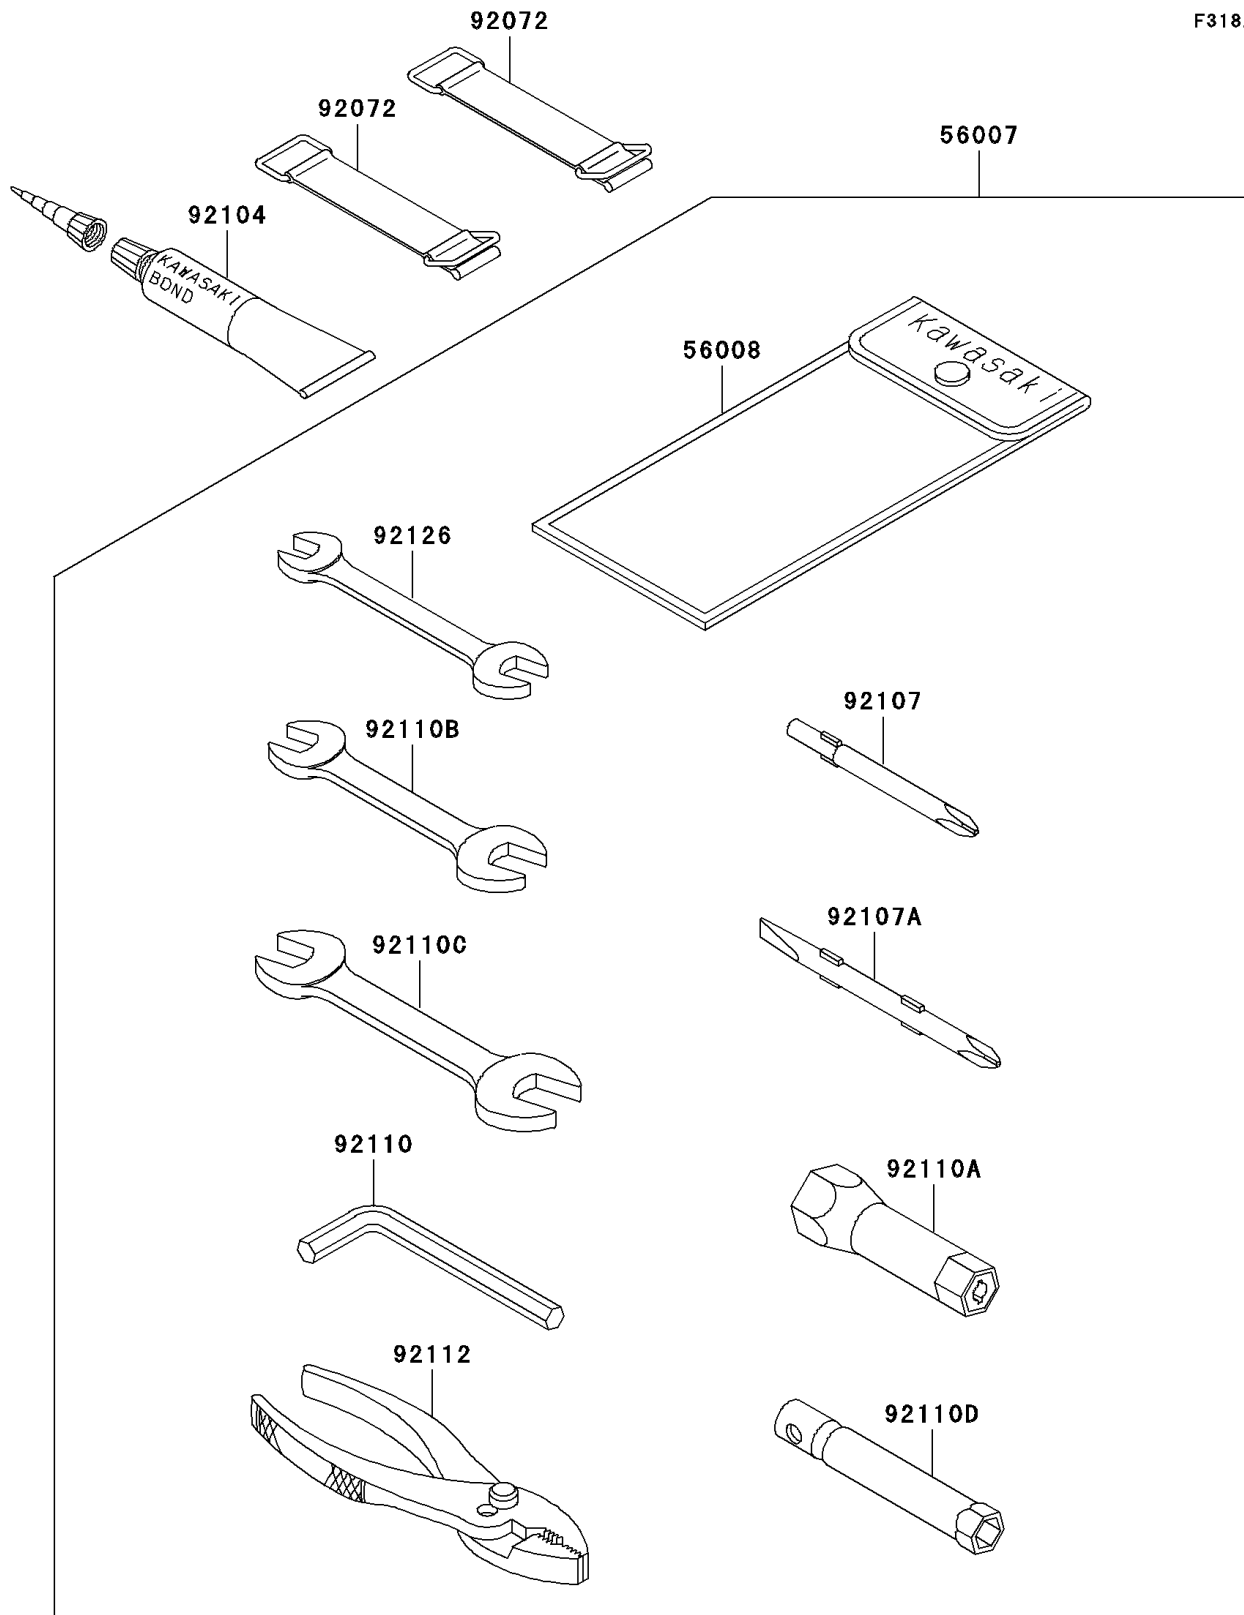

2001 JET SKI® 900 STX® PARTS DIAGRAM

Owner's Tools

F3182

2001 JET SKI® 900 STX® PARTS LIST

Owner's Tools

ITEM NAME	PART NUMBER	QUANTITY
TOOL-KIT (Ref # 56007)	56007-3711	1
BAG,TOOL (Ref # 56008)	56008-006	1
BAND,L=50 (Ref # 92072)	92072-3853	1
GASKET-LIQUID,TUBE,100G,SILVER (Ref # 92104)	92104-002	1
TOOL-DRIVER,#3PHILLIPS (Ref # 92107)	92107-005	1
TOOL-DRIVER,#2PHILLIPS&SLOT (Ref # 92107A)	92107-1051	1
TOOL-WRENCH,ALLEN,5MM (Ref # 92110)	92110-1015	1
TOOL-WRENCH,BOX,21MM (Ref # 92110A)	92110-1113	1
TOOL-WRENCH,OPEN END,10X12 (Ref # 92110B)	92110-1152	1
TOOL-WRENCH,OPEN END,14X17 (Ref # 92110C)	92110-1153	1
TOOL-WRENCH,BOX,10MM (Ref # 92110D)	92110-1156	1
TOOL-PLIERS (Ref # 92112)	92112-1001	1
TOOL-WRENCH,OPEN END,8X10 (Ref # 92126)	92126-004	1